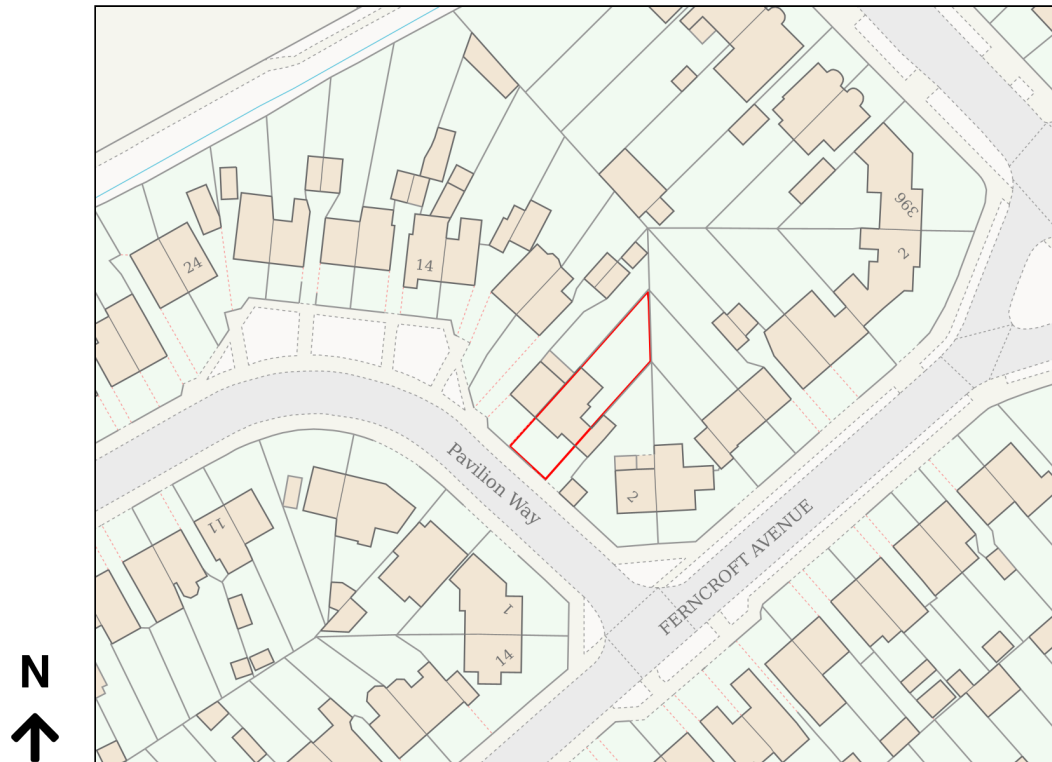

# Location Plan

Site Address: 4, Pavilion Way, Ruislip, HA4 9JN

Date Produced: 08-Apr-2026

Scale: 1:1250 @A4

Planning Portal Reference: PP-14839431v1