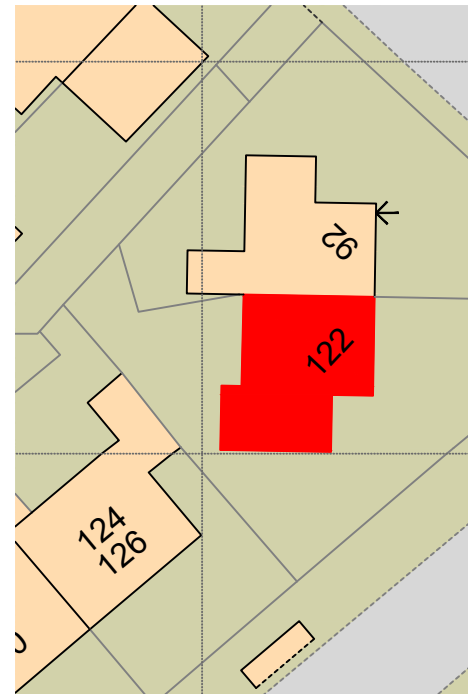

Site plan (1:1250)

Block plan (1:500)

Client:  
 Mr Akhtar Hussain  
 122 Windsor Avenue  
 Hillingdon  
 MIDDLESEX  
 UB10 9BB

Drawing Title:  
 SITE & BLOCK PLANS

SCALE: VARIES @ A4  
 Drawn by: Margaret Leo  
 Drawing no: 200  
 Date: March 2026