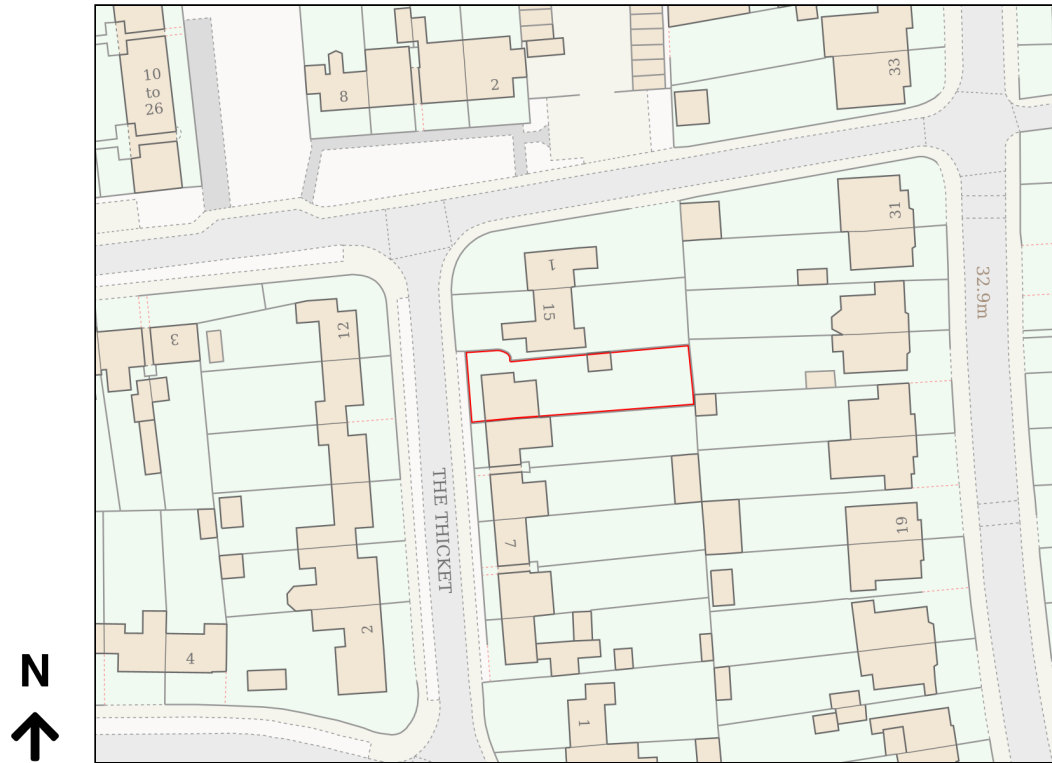

Location Plan

Site Address: 13, The Thicket, West Drayton, UB7 8AS

Date Produced: 25-Mar-2026

Scale: 1:1250 @A4

Planning Portal Reference: PP-14809283v1