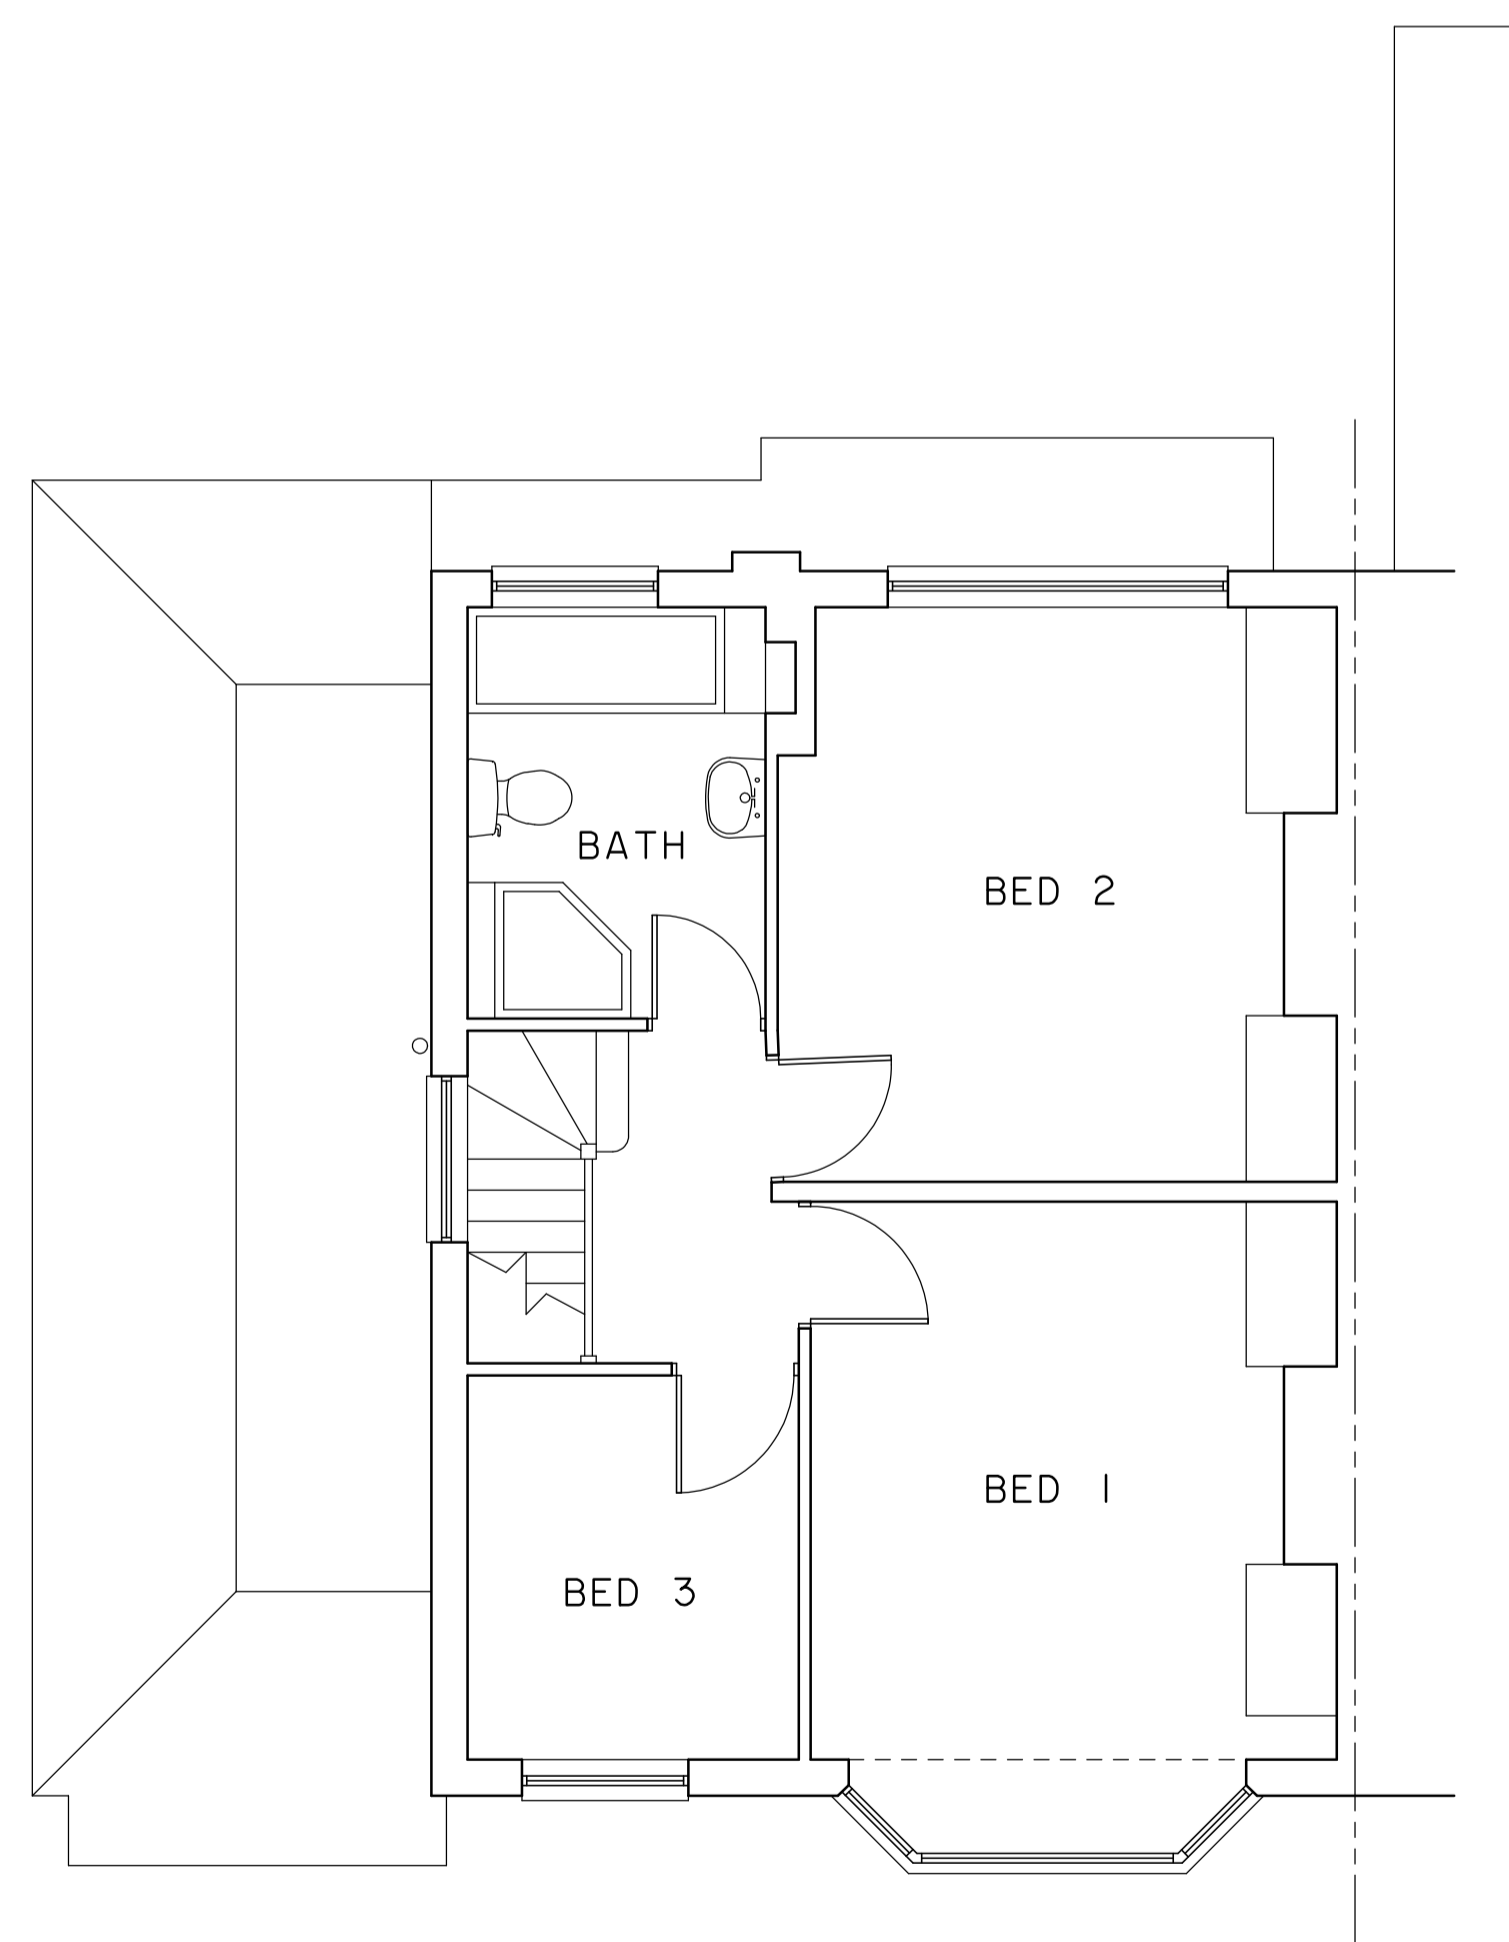

FRONT

R H SIDE

REAR

L H SIDE

GROUND FLOOR

FIRST FLOOR

CLIVE BALDWIN *Building Design*

Witches Moon, Stony Lane, Little Kingshill, Bucks. HP16 0DS.

Telephone: 01494 936869

**60 HILLINGDON HILL
UXBRIDGE**

Survey

Scale: 1:50, 1:100 @ A1

Date: NOVEMBER 2023

2339/01

Scale this drawing for Planning purposes only.
All dimensions are to be checked on site and any discrepancies reported.