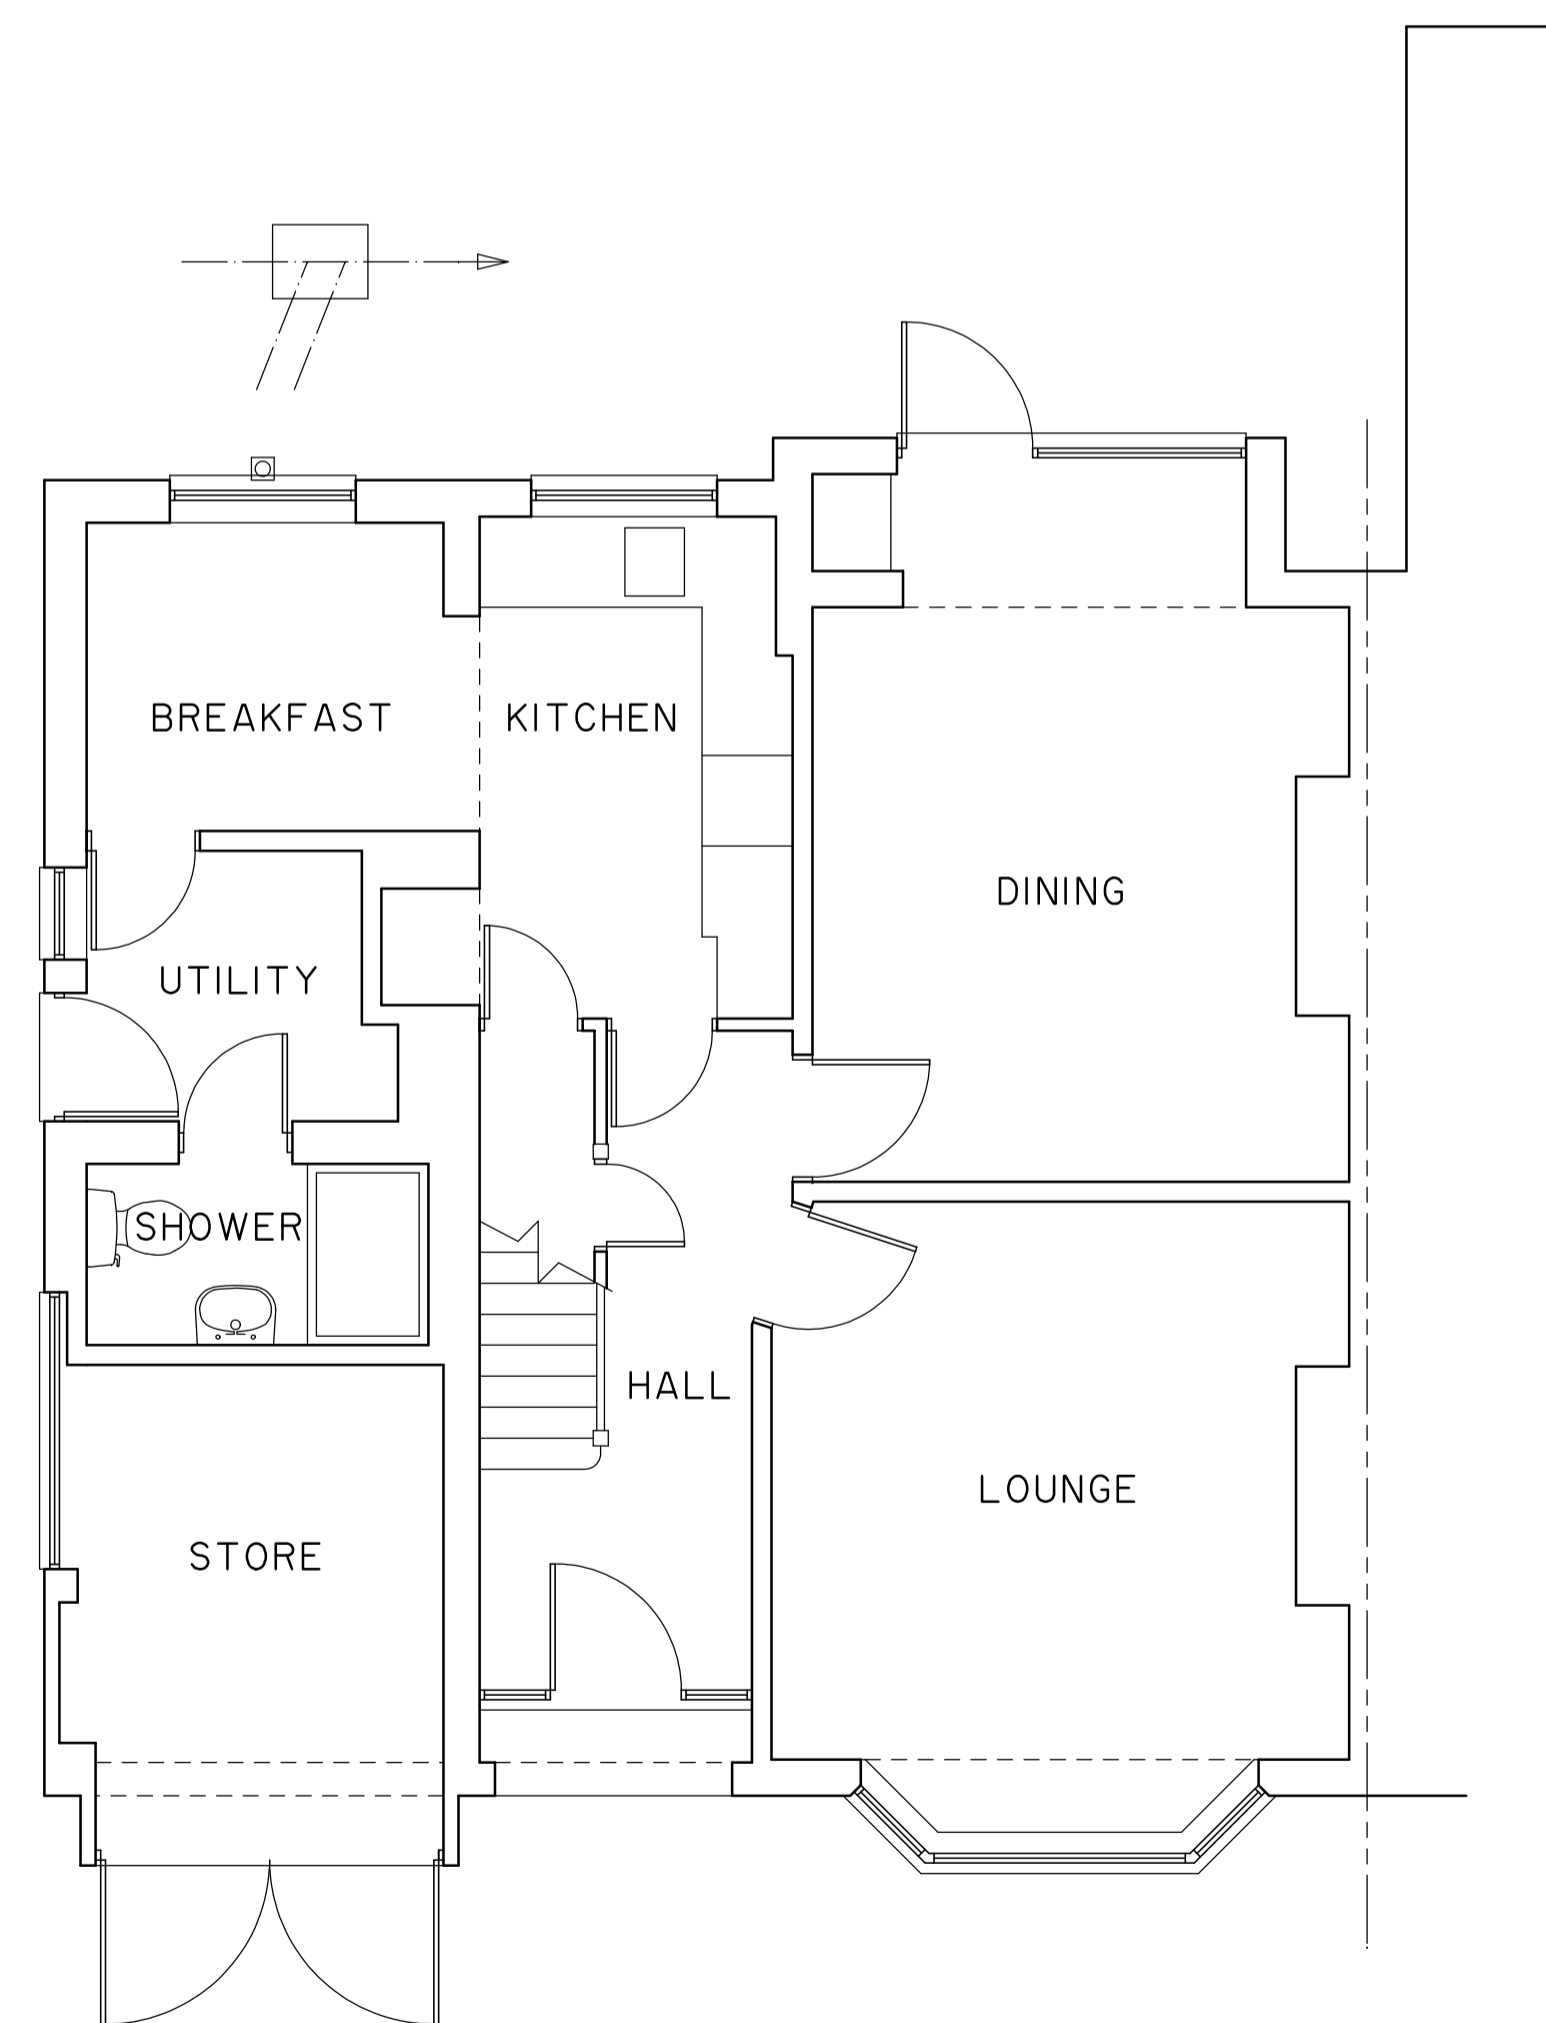

FRONT

R H SIDE

REAR

L H SIDE

GROUND FLOOR

FIRST FLOOR

CLIVE BALDWIN *Building Design*

Witches Moon, Stony Lane, Little Kingshill, Bucks. HP16 0DS.

Telephone: 01494 936869

**60 HILLINGDON HILL
UXBRIDGE**

Survey

Scale: 1:50, 1:100 @ A1

Date: NOVEMBER 2023

2339/01

Scale this drawing for Planning purposes only.
All dimensions are to be checked on site and any discrepancies reported.