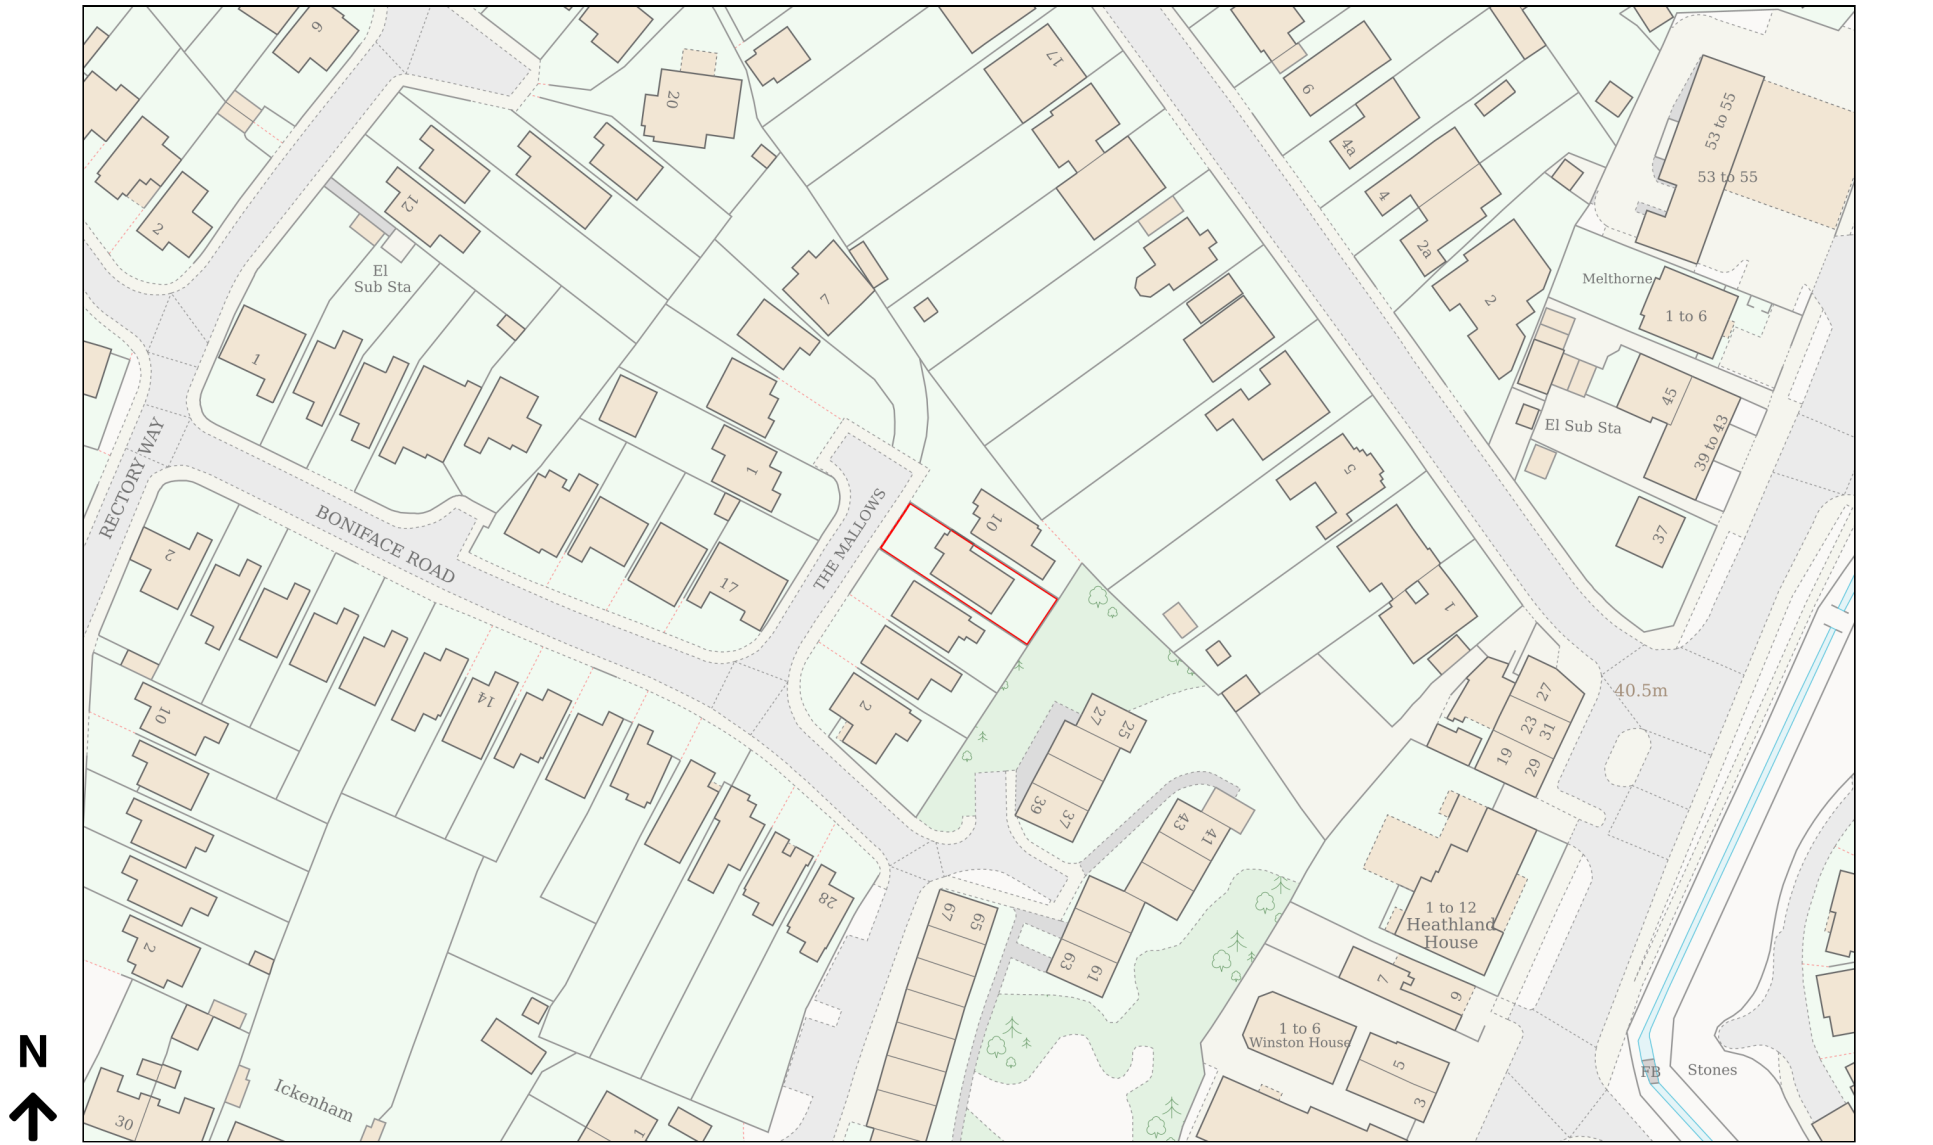

Location Plan

Site Address: 8, The Mallows, Ickenham, UB10 8BX

Date Produced: 02-Jun-2026

Scale: 1:1250 @A4

Planning Portal Reference: PP-14976939v1