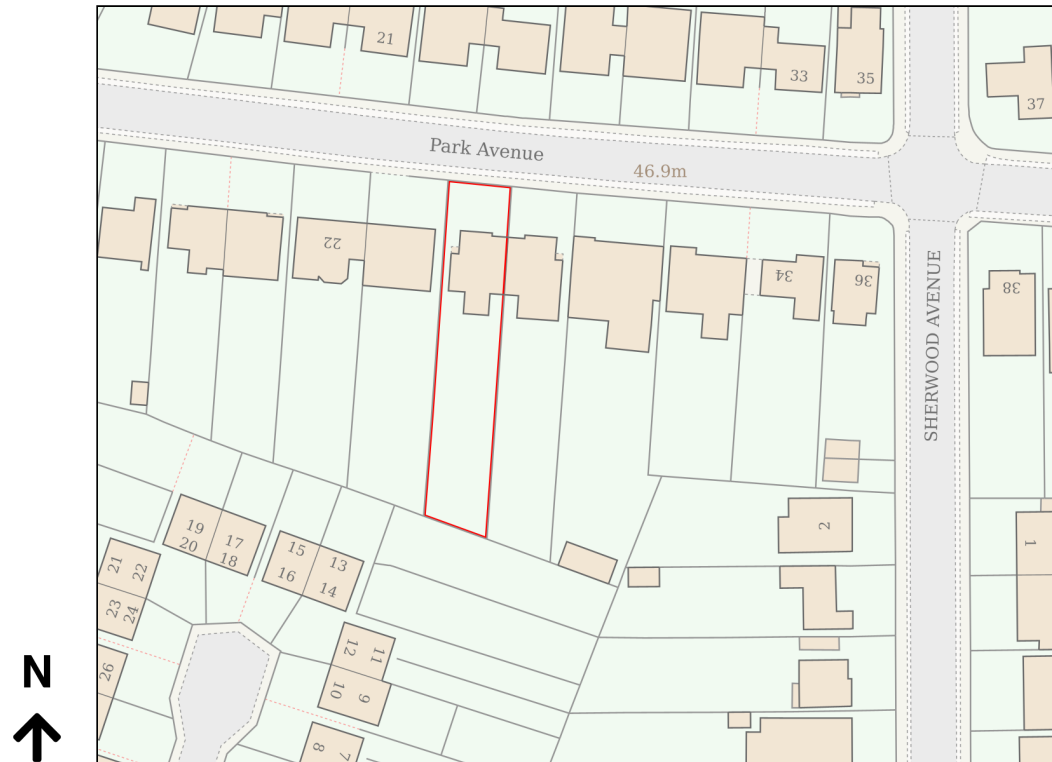

Location Plan

Site Address: 26, Park Avenue, Ruislip, HA4 7UQ

Date Produced: 09-Mar-2026

Scale: 1:1250 @A4

Planning Portal Reference: PP-14570914v1