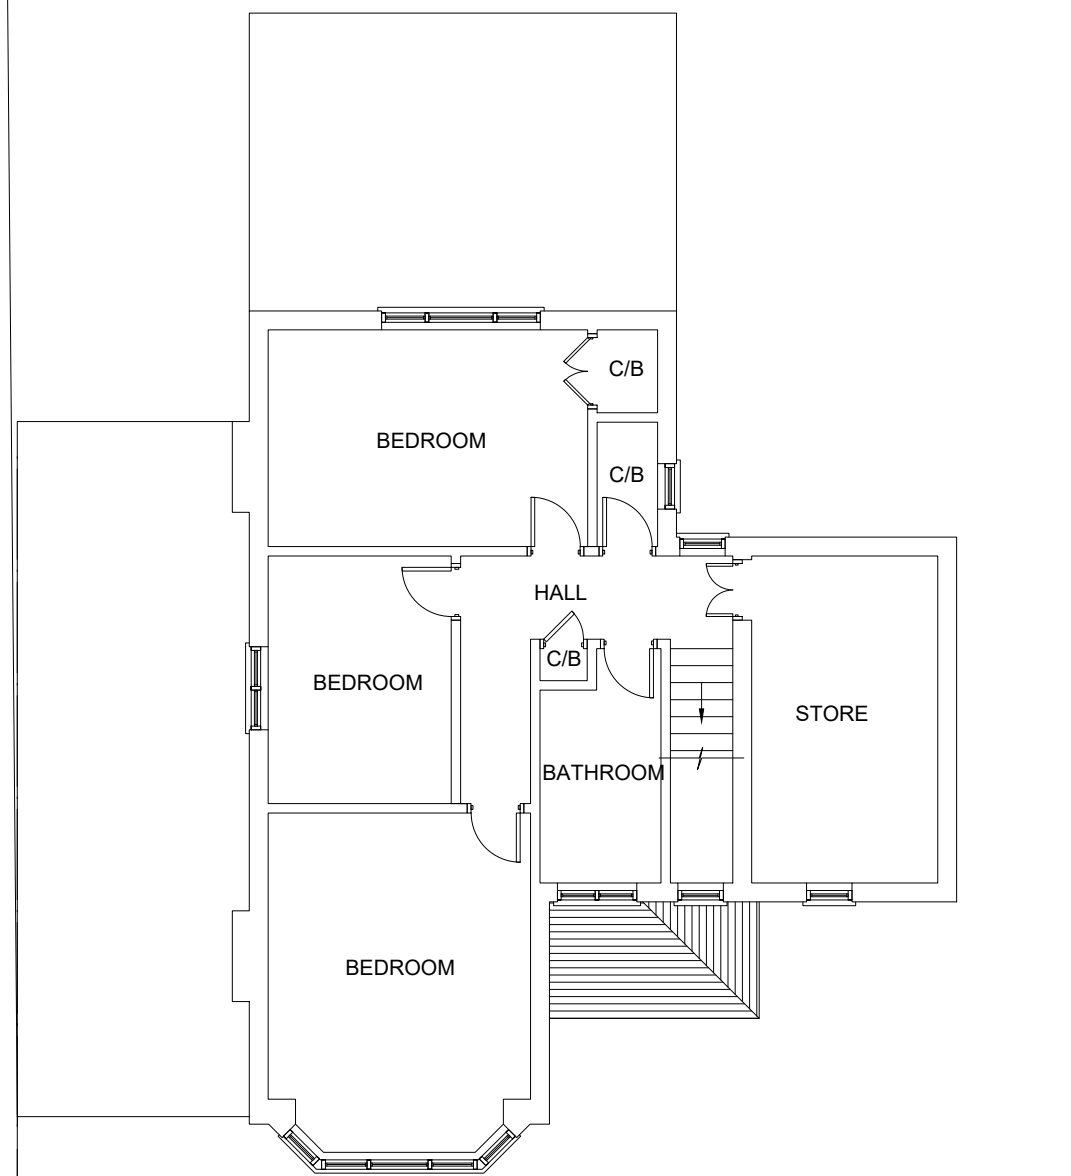

Pre Existing Ground Floor Plan

Pre Existing First Floor Plan

Project <b>143 Long Lane, Hillingdon, UB10 9JN</b>		
Drawing Title <b>Pre Existing Floor Plans</b>		
Drawing Title	<b>143 /P/H</b>	Rev.
Rev.	Scale: <b>none</b>	Date: <b>Jan 2026</b>