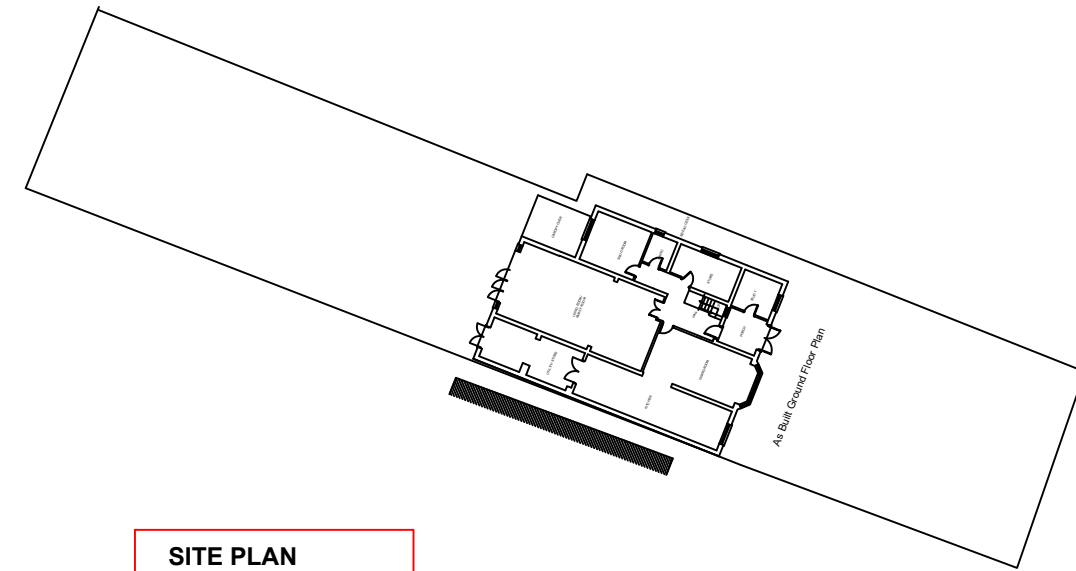

SITE LOCATION PLAN
AREA 2 HA
SCALE 1:1250 on A4
CENTRE COORDINATES: 507518, 183671

Supplied by Streetwise Maps Ltd
www.streetwise.net
 Licence No: 100047474
 06/02/2026 23:58

SITE PLAN
1:500 SCALE

LOCATION PLAN
1:1250 SCALE

Project 143 Long Lane, Hillingdon, UB10 9JN		
Drawing Title Location Plan & As Built Site Plan		
Drawing Title	143 /P/A	Rev.
Rev.	Scale: 1/1250 1: 500	Date: Jan 2026