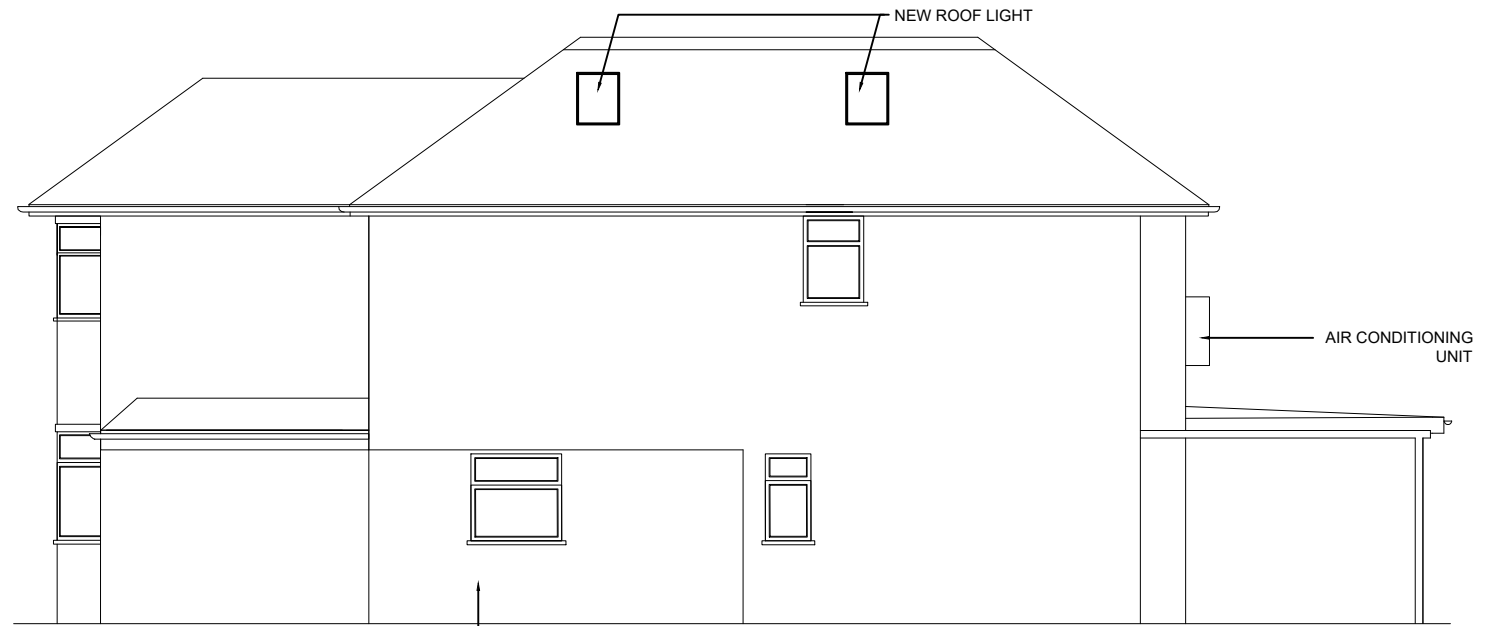

As Built Front Elevation

As Built Side Elevation

As Built Rear Elevation

As Built Side Elevation

Project <b>143 Long Lane, Hillingdon, UB10 9JN</b>		
Drawing Title <b>As Built Elevations</b>		
Drawing Title	<b>143 /P/F</b>	Rev.
Rev.	Scale: <b>1/100</b>	Date: <b>Jan 2026</b>