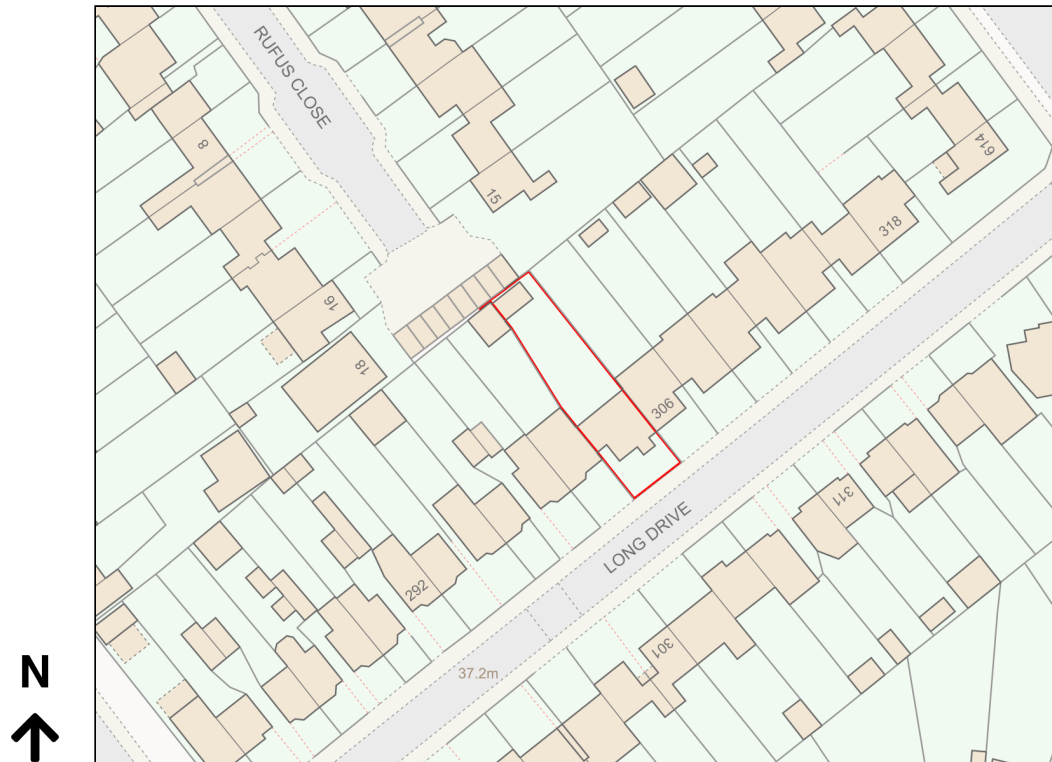

Location Plan

Site Address: 304, Long Drive, Ruislip, HA4 0HZ

Date Produced: 08-Apr-2024

Scale: 1:1250 @A4

Planning Portal Reference: PP-12959144v1