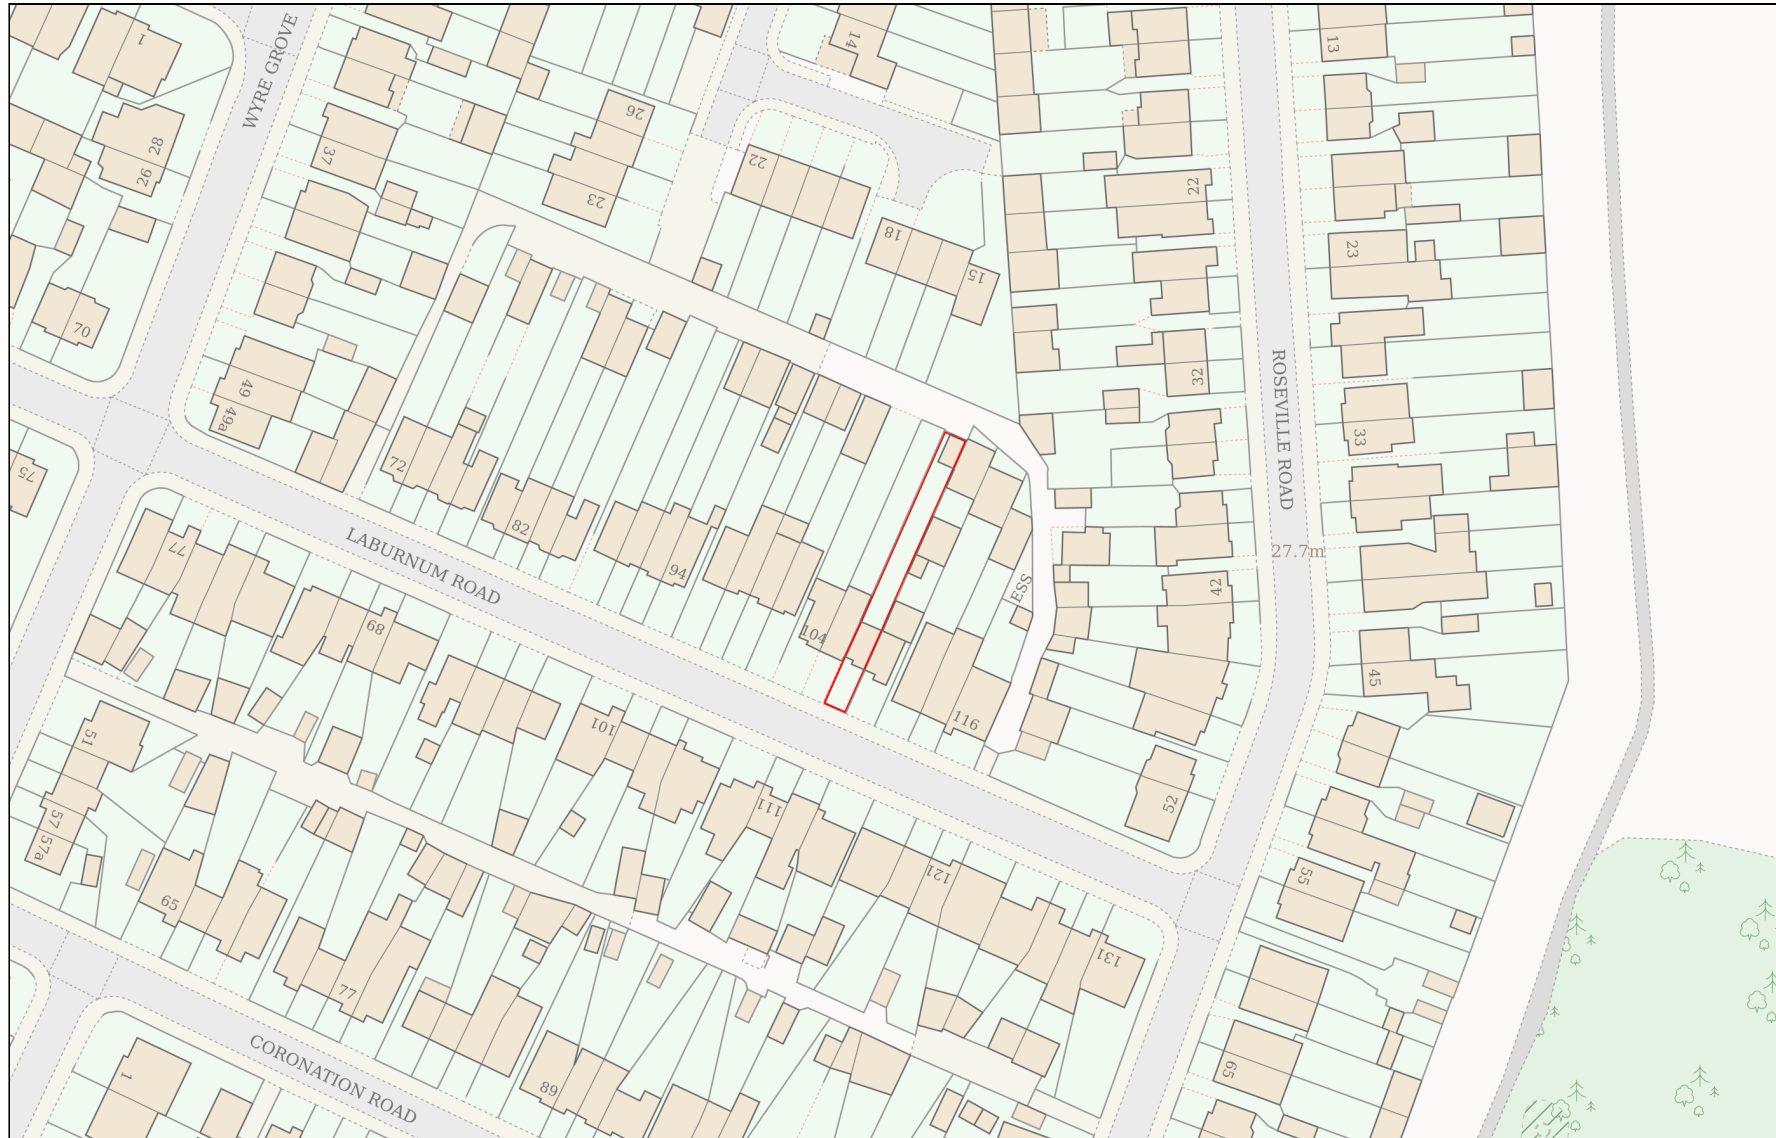

Location Plan

Site Address: 108, Laburnum Road, Hayes, UB3 4JZ

Date Produced: 23-Apr-2026

Scale: 1:1250 @A4

Planning Portal Reference: PP-14879784v1