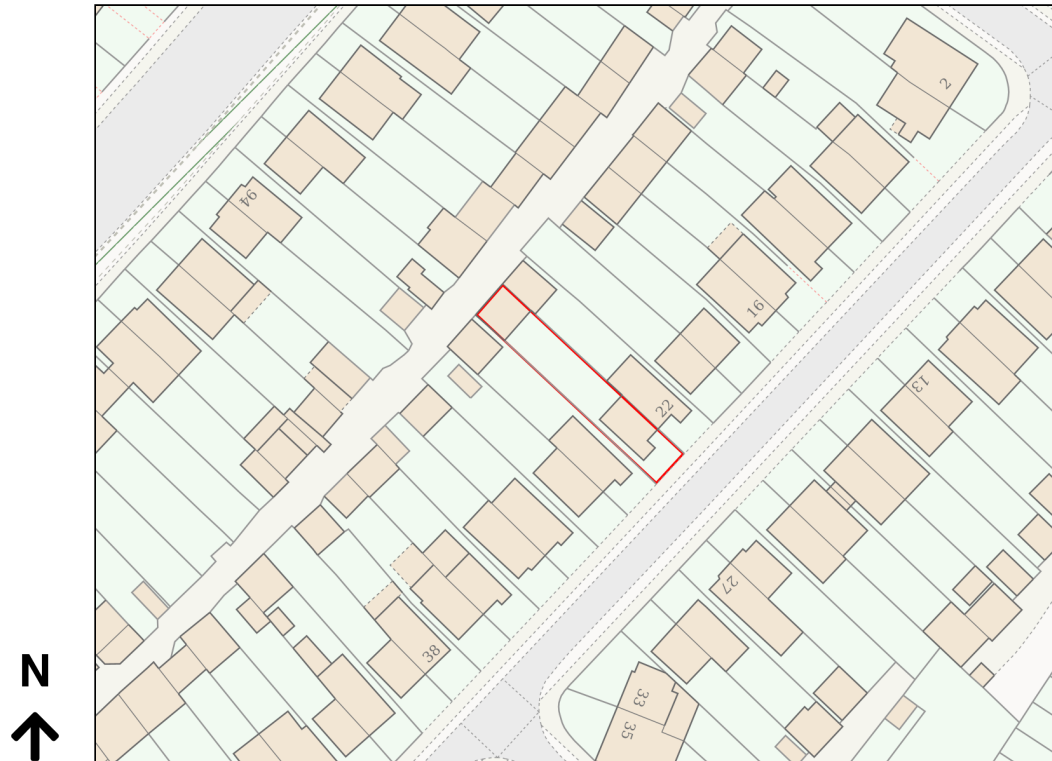

Location Plan

Site Address: 24, Wimborne Avenue, Hayes, UB4 0HG

Date Produced: 23-Apr-2026

Scale: 1:1250 @A4

Planning Portal Reference: PP-14876155v1