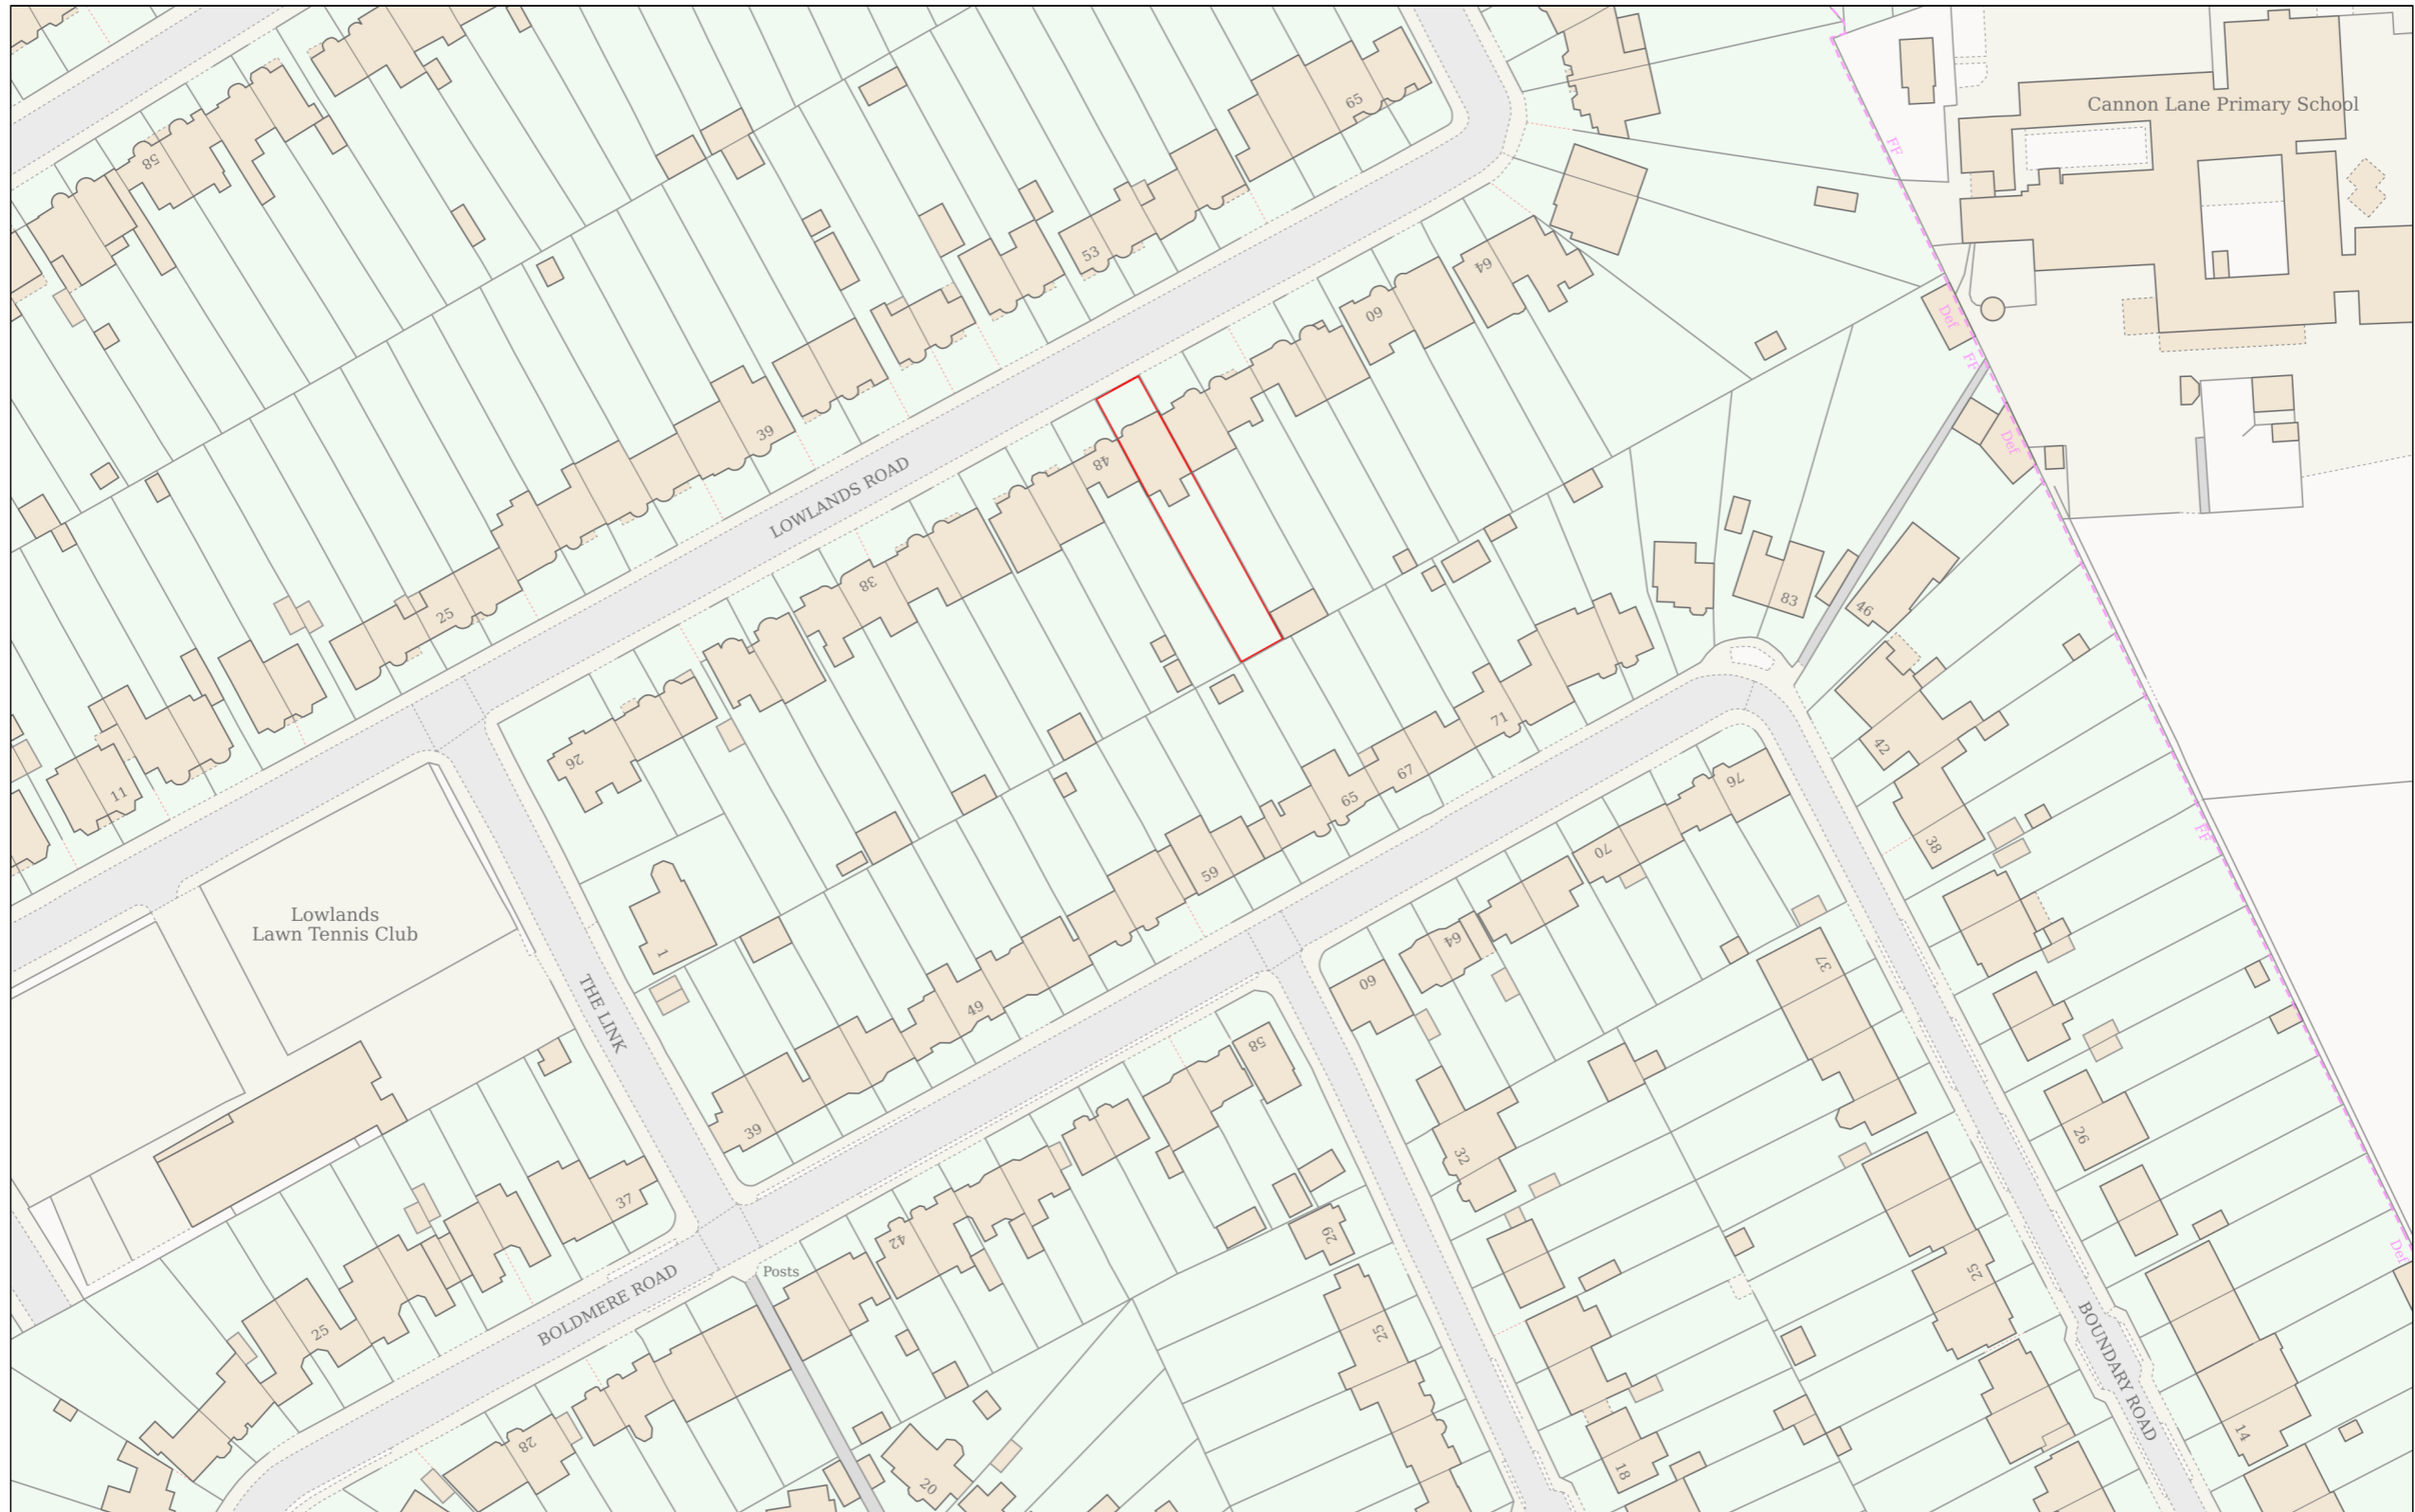

# Location Plan

Site Address: 50, Lowlands Road, Eastcote, HA5 1TU

Date Produced: 26-Mar-2026

Scale: 1:1250 @A3

Planning Portal Reference: PP-14813963v1