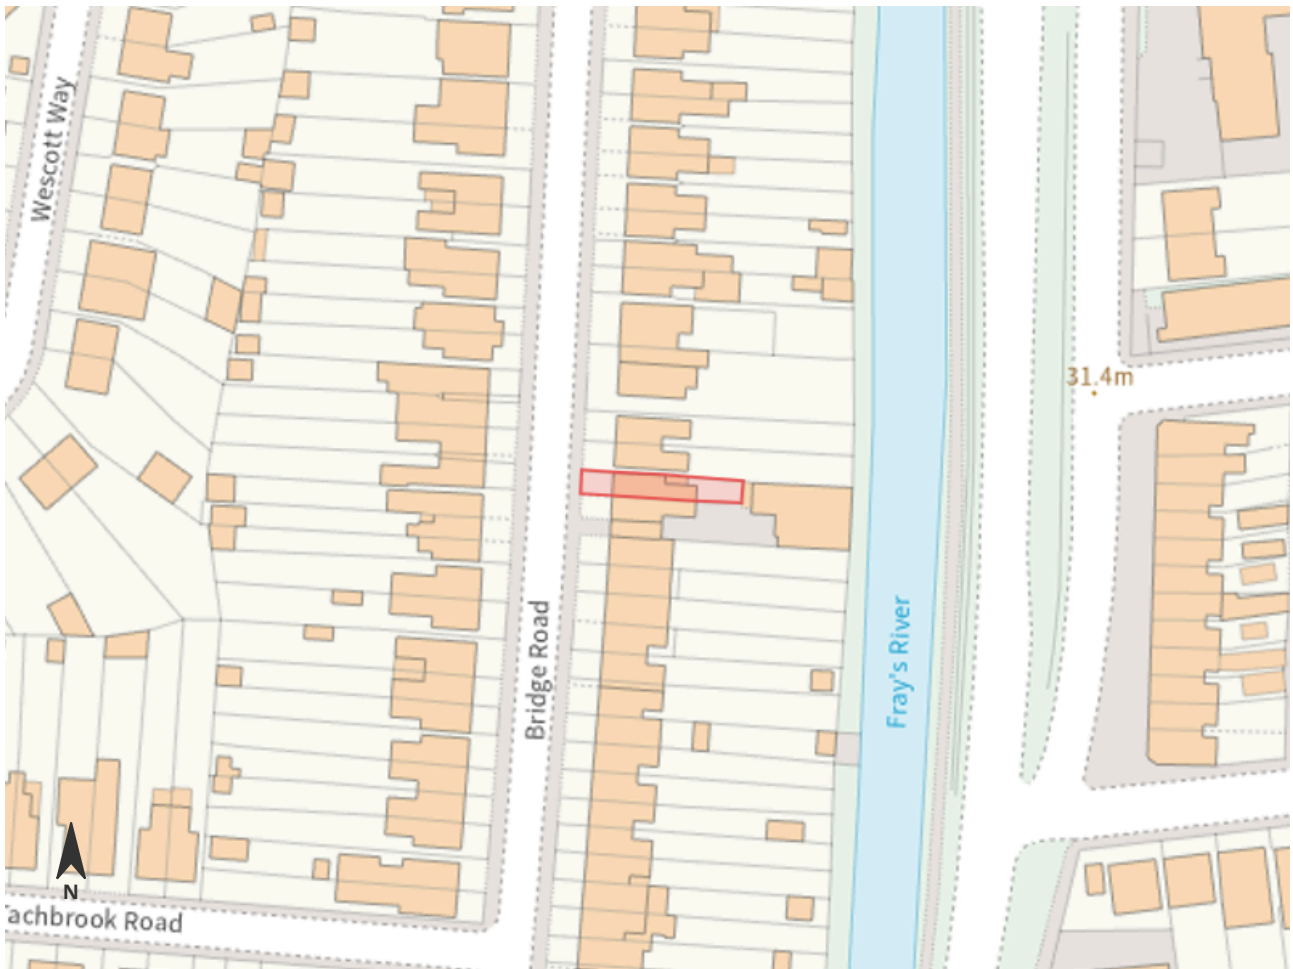

Location Plan

Address: 74 Bridge Road, Uxbridge, UB8 2QW

Document Reference no.:
#2685

Scale 1:1,250

© Crown copyright and database rights 2026
Ordnance Survey AC0000872527