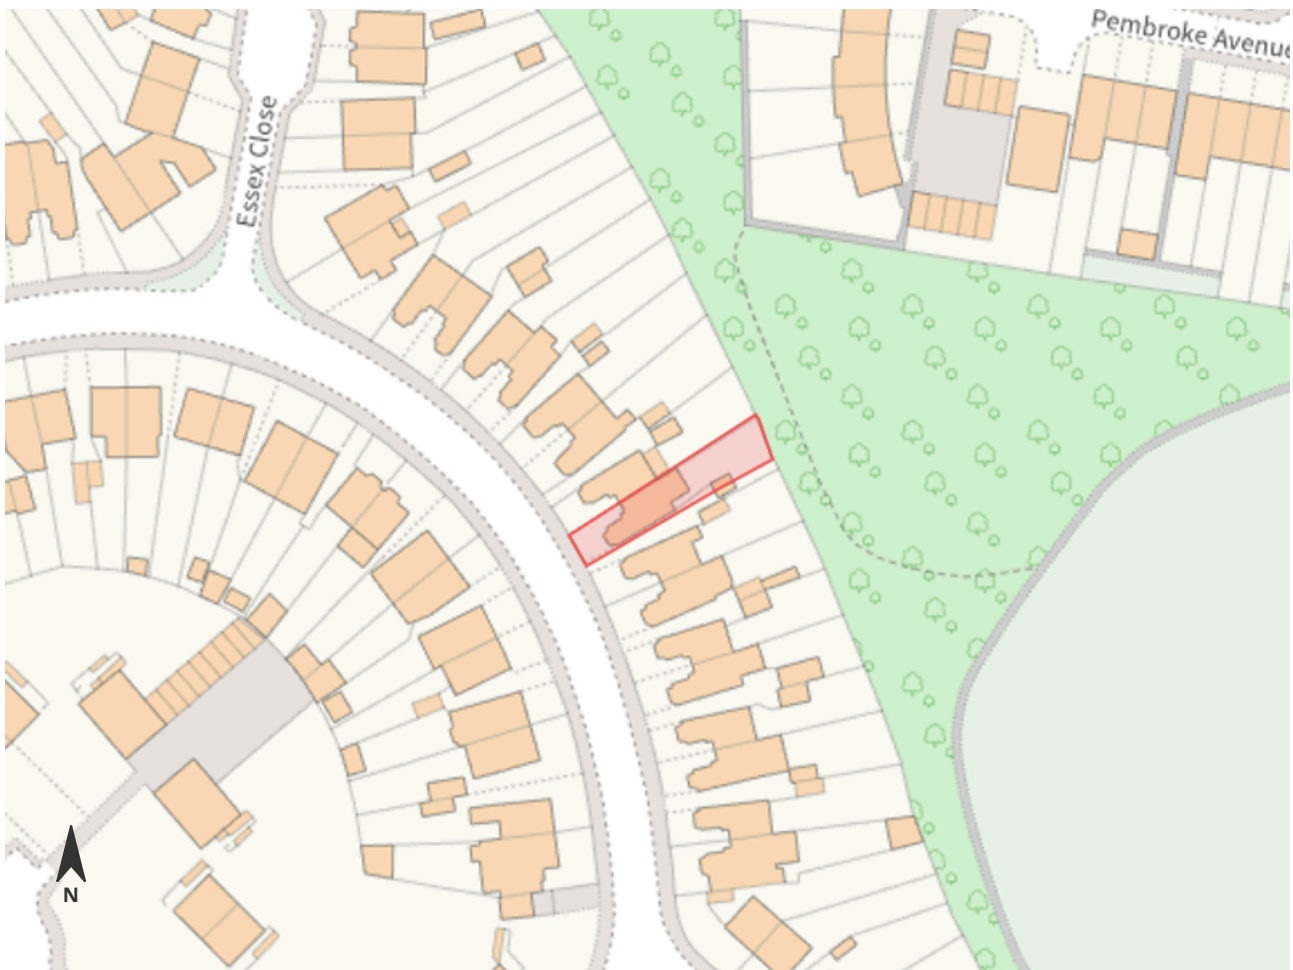

Location Plan

Address: 115 Cardinal Road, Ruislip, HA4 9PY

Document Reference no.:
#1377

Scale 1:1,250

© Crown copyright and database rights 2026
Ordnance Survey AC0000872527