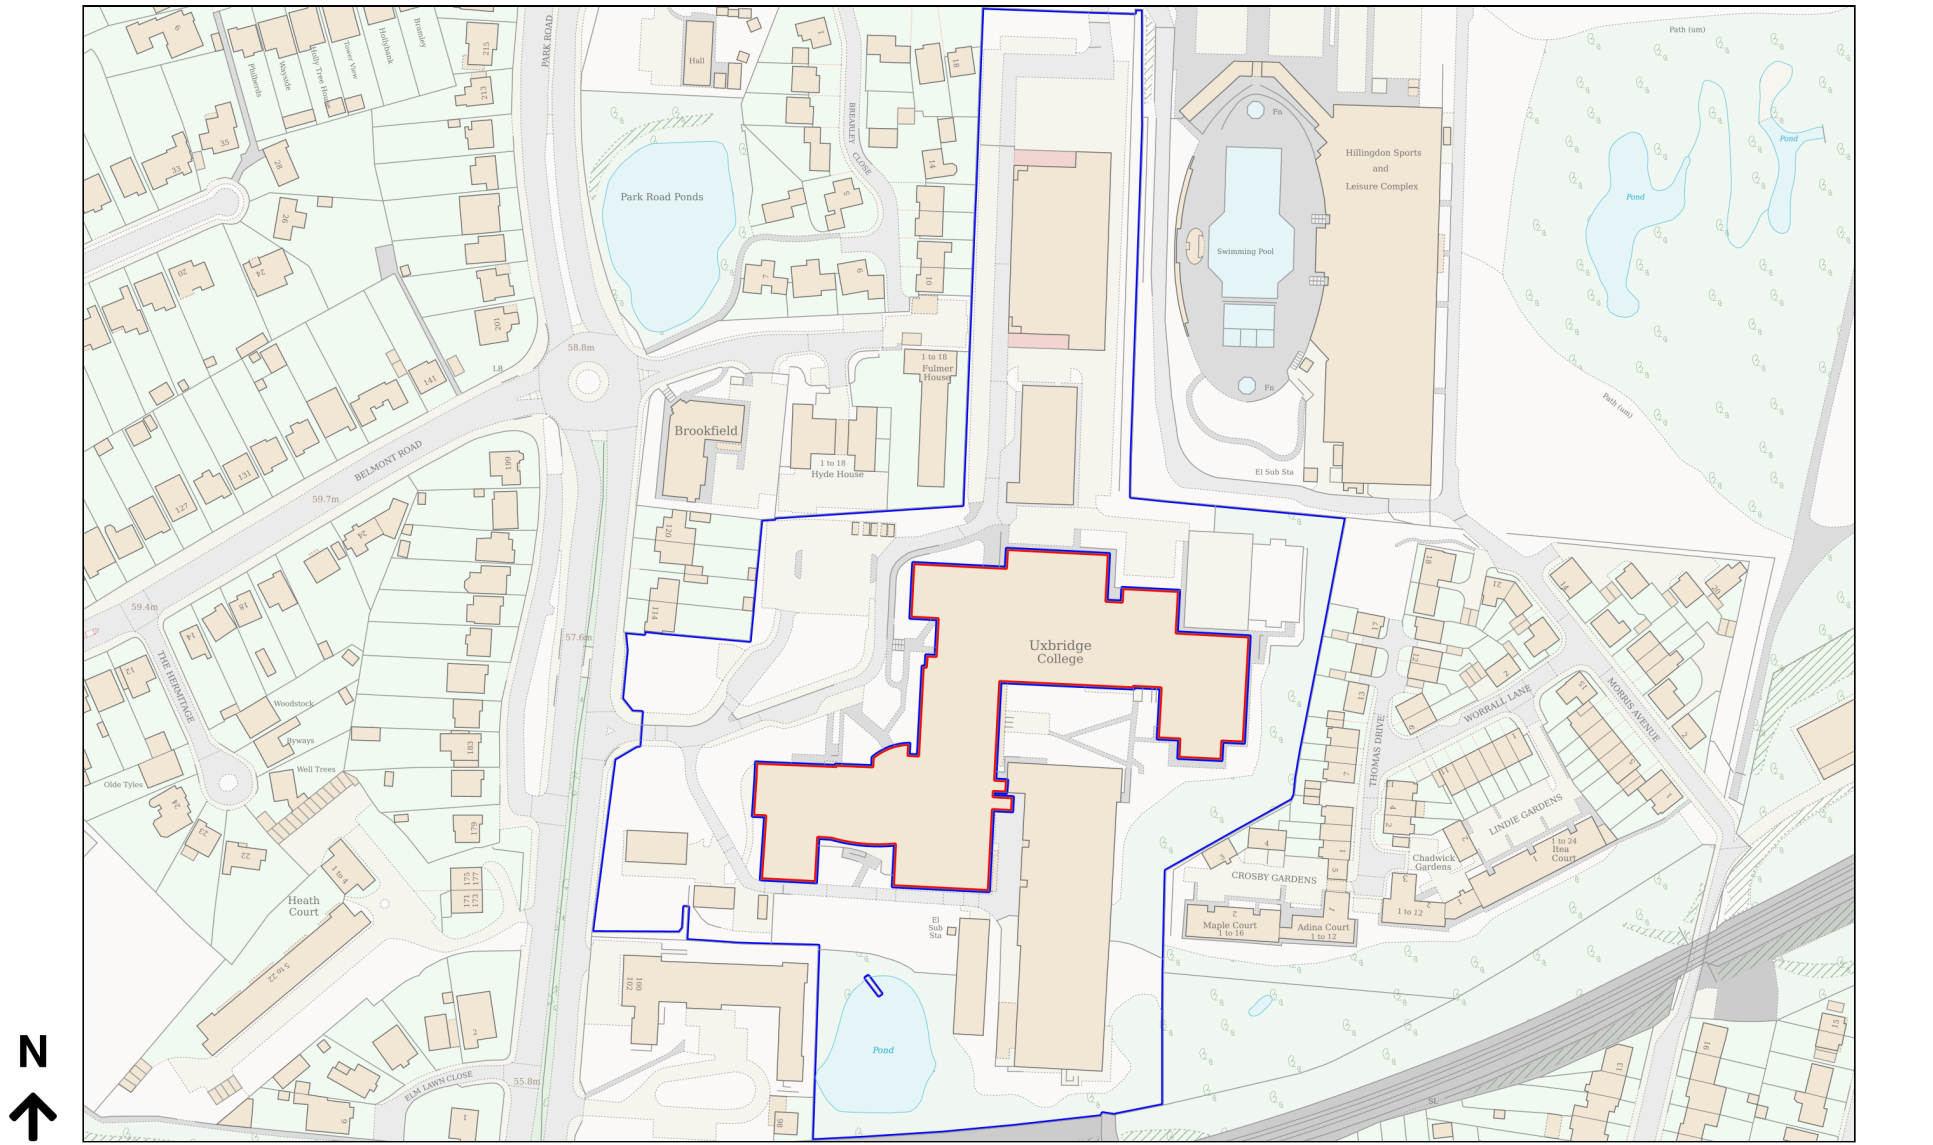

# Location Plan

Site Address: Uxbridge College, Park Road, Uxbridge, UB8 1NQ

Date Produced: 01-May-2026

Scale: 1:2500 @A4

Planning Portal Reference: PP-14897199v1