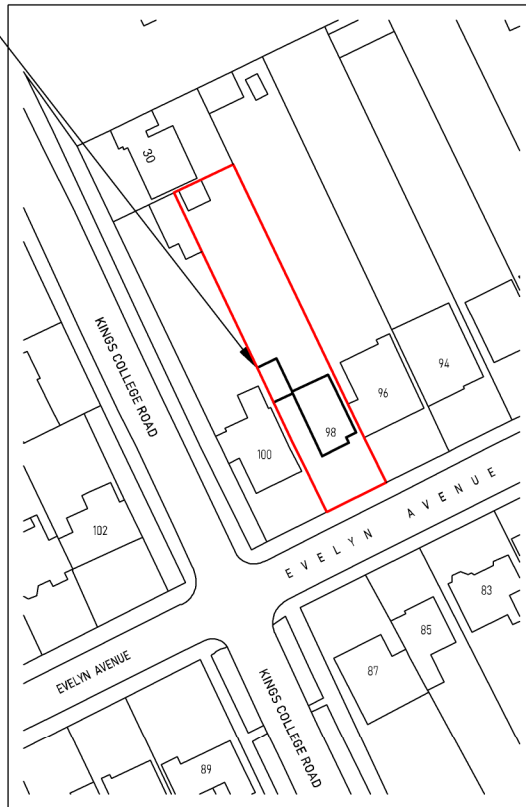

SCALE BAR (m)

APPLICATION SITE  
EDGED IN RED

Ordnance Survey (c) Crown Copyright 2025. All rights reserved. Licence number 100053143

SITE LOCATION PLAN

SCALE 1:1250

© Copyright Dusek Ltd

drawing: <b>SITE LOCATION PLAN</b>	scale: <b>1 : 1250 A4</b>	date: <b>13 / 05 / 26</b>	JACK DUSEK & CO. ARCHITECTURE + PLANNING T: 01895 831551 E: design@jackdusek.co.uk	
	drawing no: <b>761 / P3 / 4</b>	drawn: <b>SC</b>		
project: <b>98 EVELYN AVENUE, RUISLIP, HA4 8AJ</b>	client: <b>MR K MORBEY</b>			