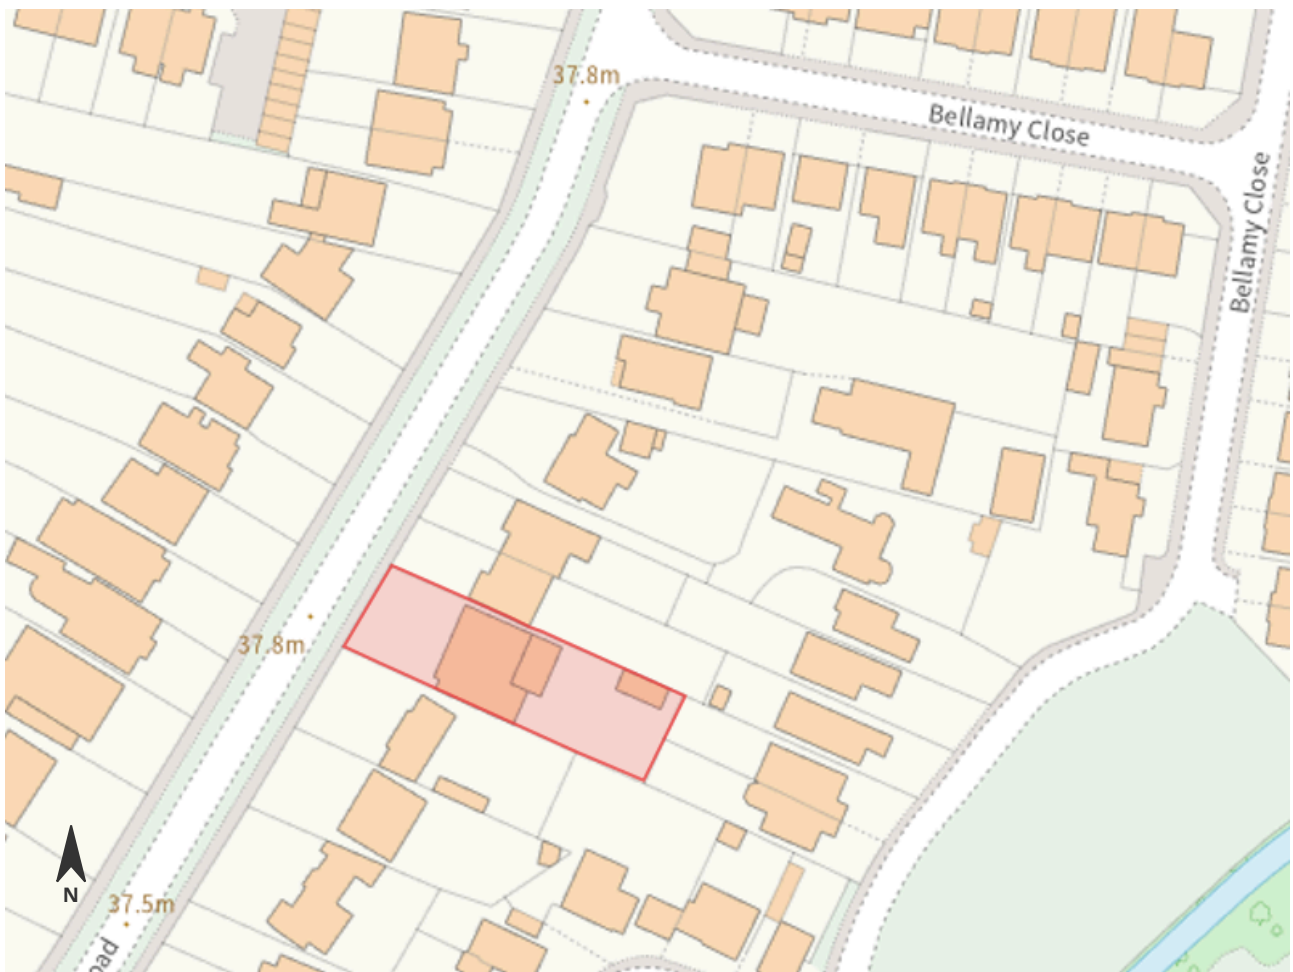

Location Plan

Address: 29 Thornhill Road, Ickenham, Uxbridge, UB10 8SG

Document Reference no.:
#2052

Scale 1:1,250

© Crown copyright and database rights 2026
Ordnance Survey AC0000872527