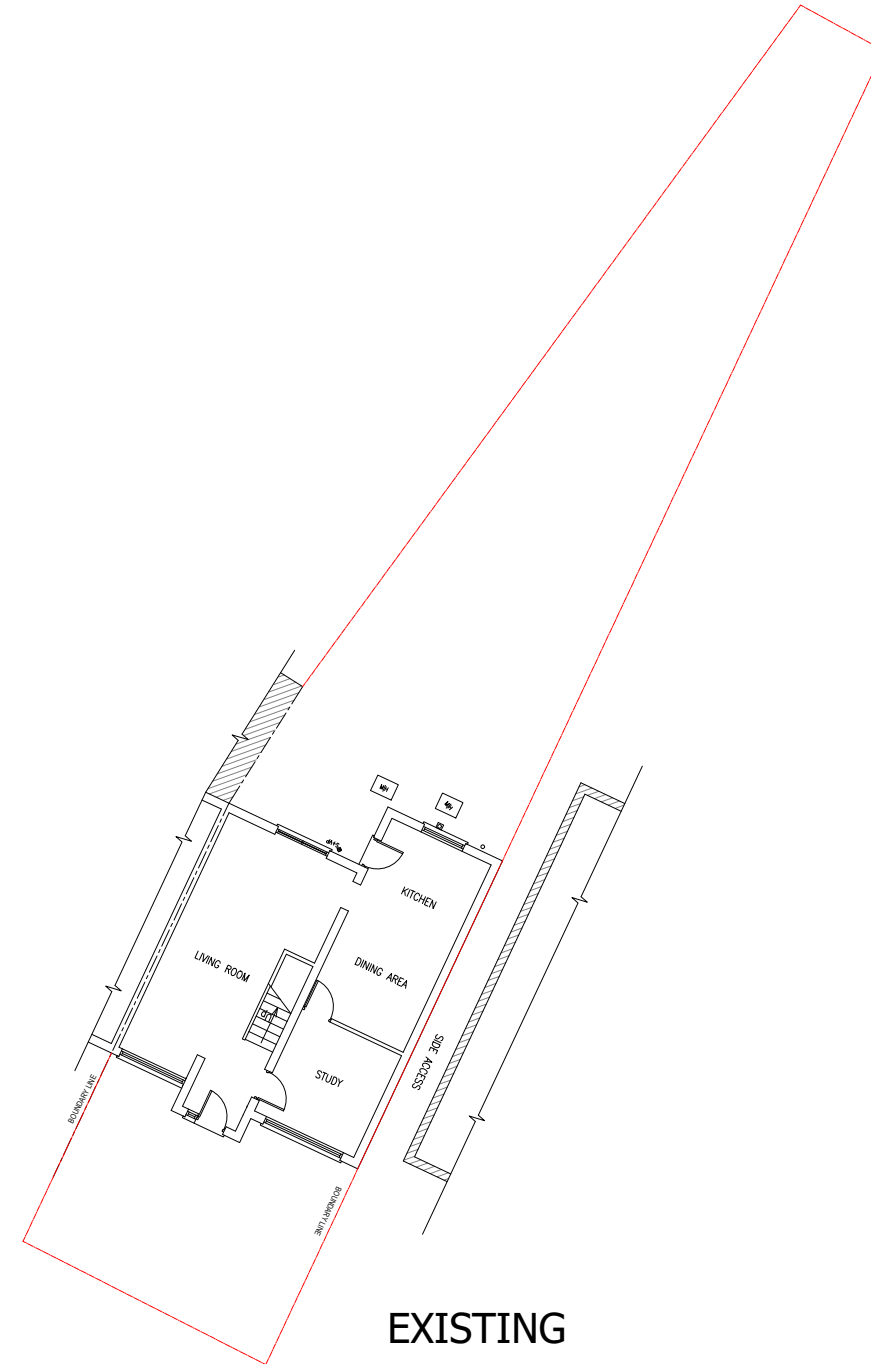

APPLICATION FOR PLANNING PERMISSION

95 CORONATION ROAD HAYES UB3 4JU
 SITE LOCATION PLAN
 AREA 2 HA
 SCALE 1:1250 on A3
 CENTRE COORDINATES: 510163, 178573

Supplied by Streetwise Maps Ltd
www.streetwise.net
 Licence No: 100047474
 09/11/2021 19:36

LOCATION PLAN
 SCALE - 1: 1250.

SITE PLAN
 SCALE - 1: 200.

PROJECT:	95 Coronation Road, Hayes, UB3 4JU
DRAWING:	Location Plan & Site Plan
SCALE:	1:1250 / 1:200 @A3
DATE:	SEPTEMBER 2021
PAGE NO:	95/PI/01
STATUS:	PLANNING DRAWINGS

All dimensions to be checked on site prior to CONSTRUCTION.