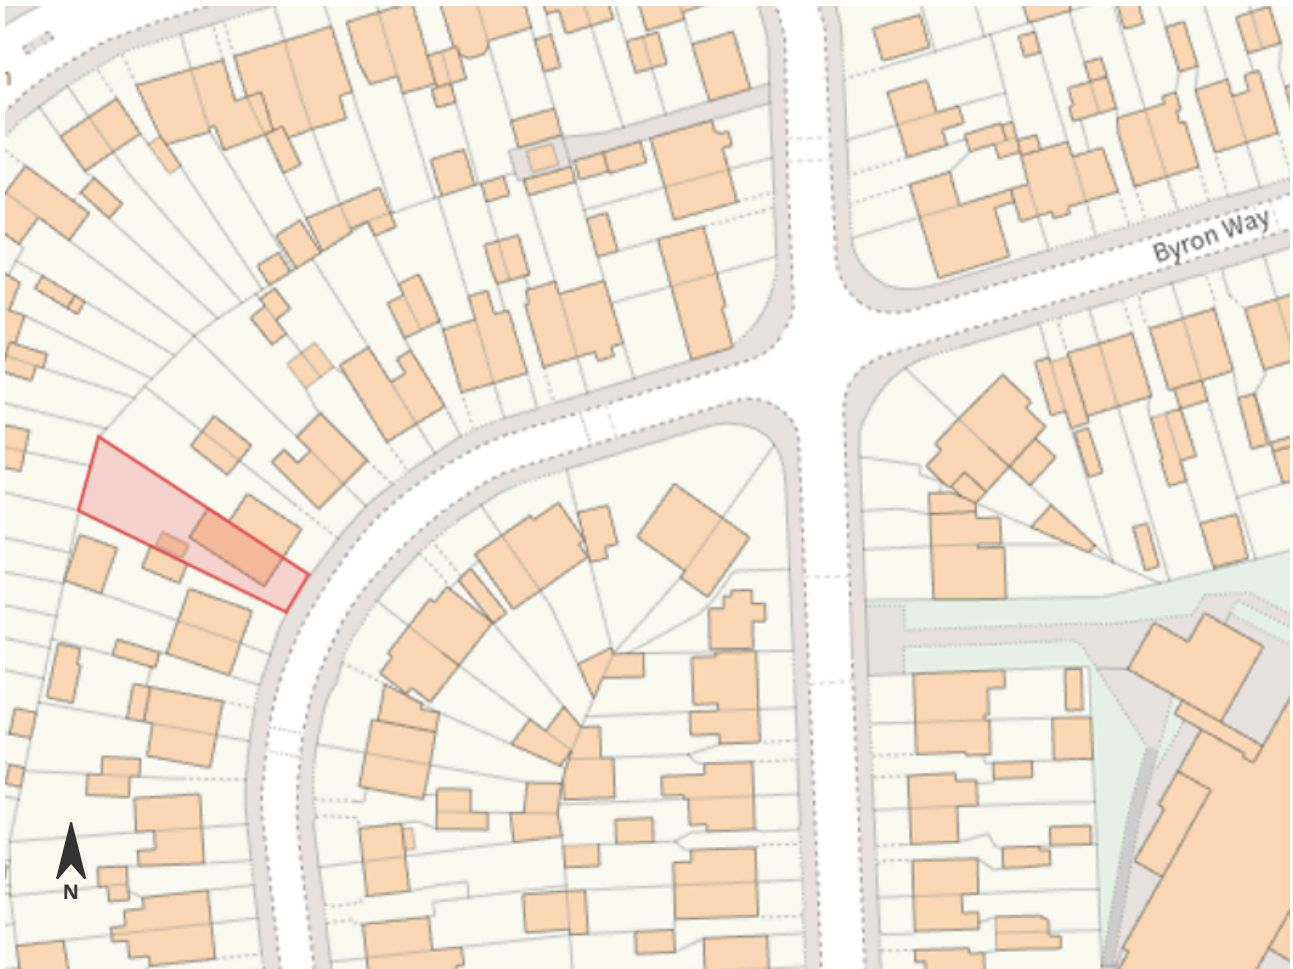

Location Plan

Address: 73 Mansfield Drive, Hayes, UB4 8EB

Document Reference no.:
#2350

Scale 1:1,250

© Crown copyright and database rights 2026
Ordnance Survey AC0000872527