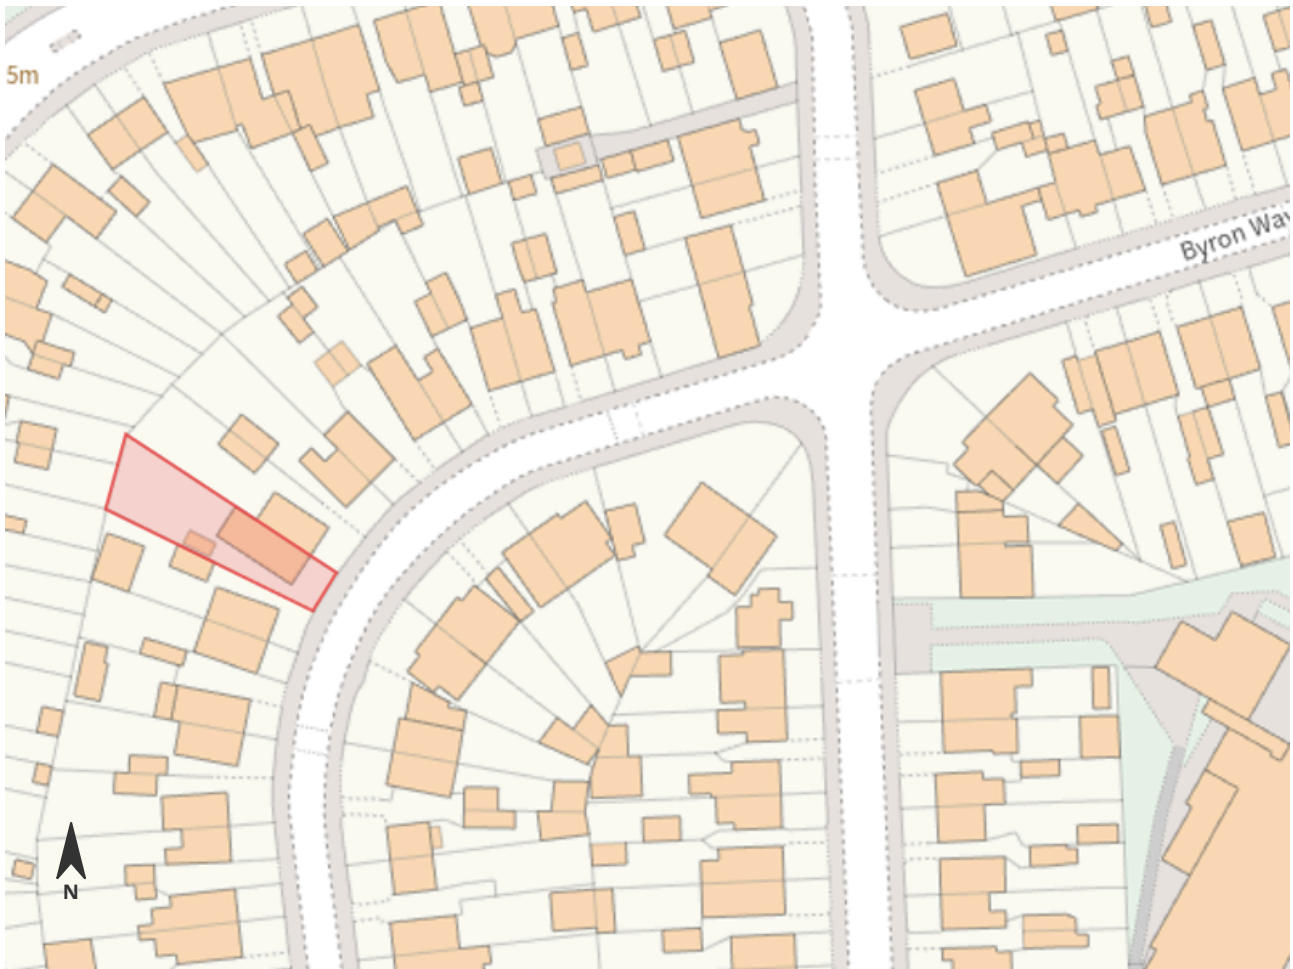

Location Plan

Address: 73 Mansfield Drive, Hayes, UB4 8EB

Document Reference no.:
#2345

Scale 1:1,250

© Crown copyright and database rights 2026
Ordnance Survey AC0000872527