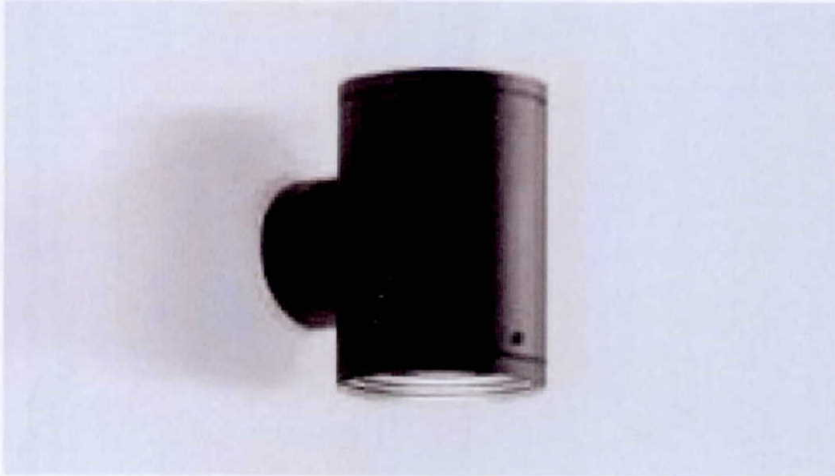

HIL/7/4/NR

West Drayton Station External Lighting Specification For Approval

Column-mounted luminaires
Double sided 'up-down' beam unit
Exterior protection rating IP65
Bega type 6617 or similar approved

Floor recessed up-lighters
Drive-over in-ground luminaire
Exterior protection rating IP68
Bega type 7076 or similar approved