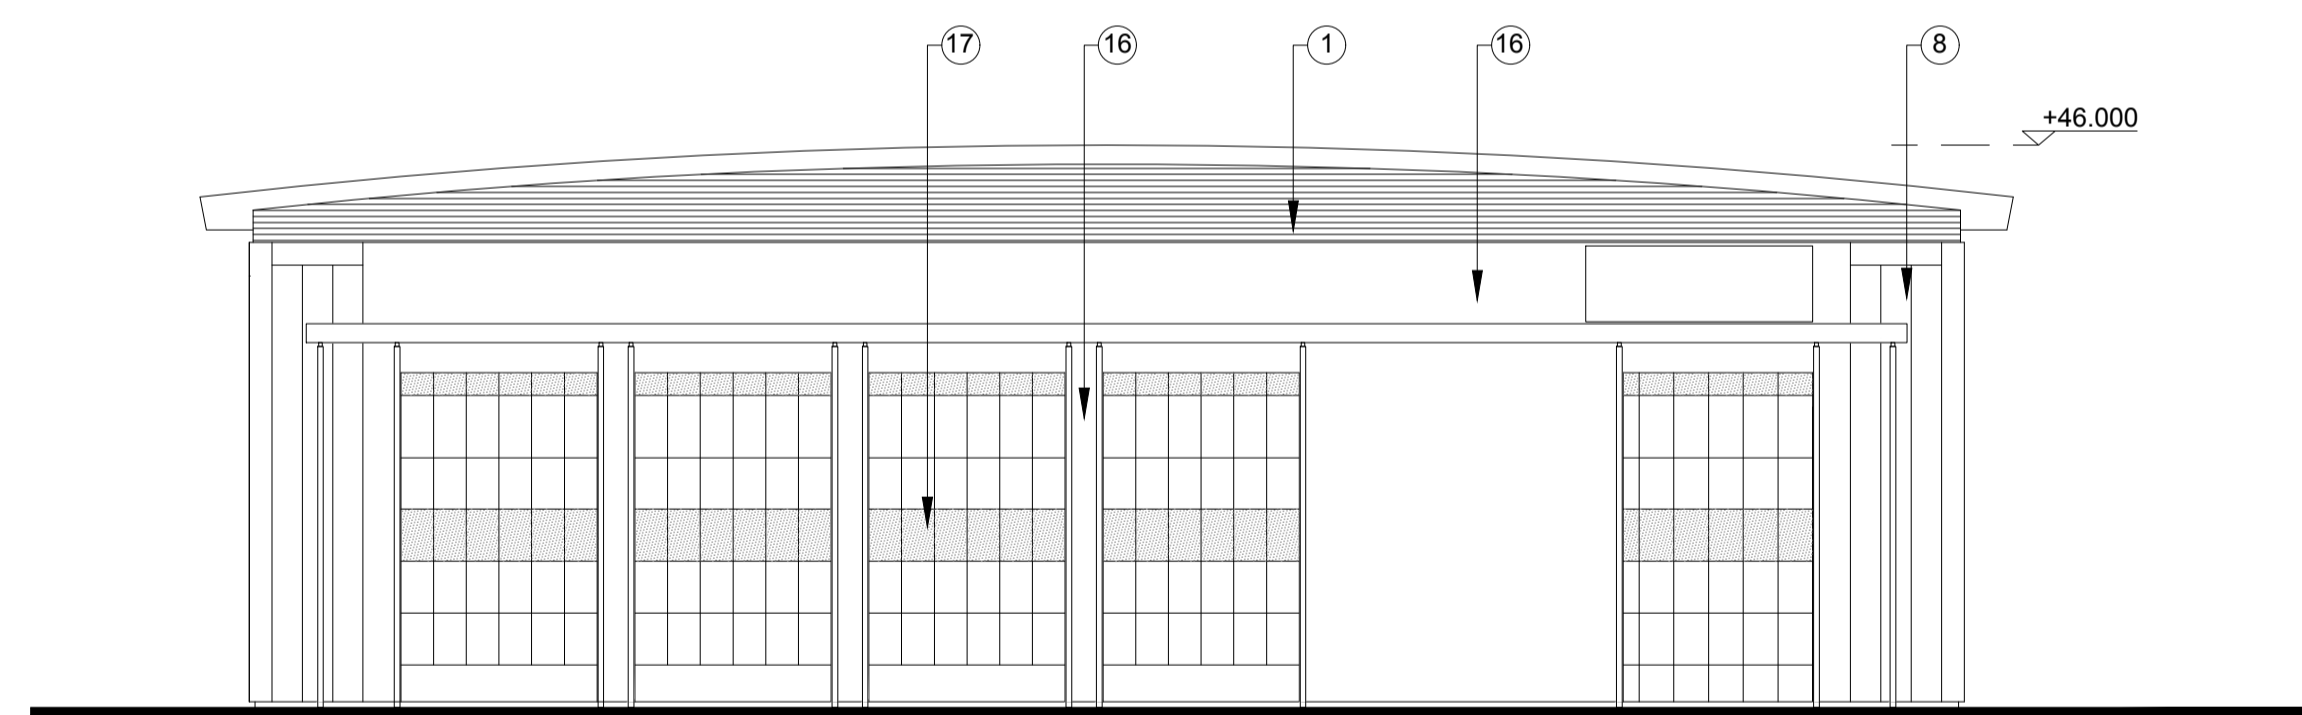

WEST ELEVATION

EAST ELEVATION

NORTH ELEVATION

SOUTH ELEVATION

SCHEDULE OF FACING MATERIALS

1	Profiled Wall Cladding 1	Horizontally laid trapezoidal profiled steel cladding Finish: Colourcoat Prisma: Silver metallic RAL 9006
2	Profiled Wall Cladding 2	Vertically laid trapezoidal profiled steel cladding Finish: Colourcoat Prisma: Grey Aluminium RAL 9007
3	Flat Panel Wall Cladding 1	Flat metal faced composite cladding panels Finish: Colourcoat Prisma Colour: Silver metallic RAL 9006
4	Flat Panel Wall Cladding 2	Rainscreen cladding panels Finish: Colourcoat Prisma Colour: Silver Metallic RAL 9006 (Light Grey)
5	Flat Panel Wall Cladding 3	Rainscreen cladding panels Finish: Colourcoat Prisma Colour: Sirius (Mid Grey)
6	Flat Panel Wall Cladding 4	Rainscreen cladding panels Finish: Colourcoat Prisma Colour: Orion (Darker)
7	White Feature Band	Vertical & horizontal feature band Colour: Colourcoat Prisma: White RAL 9010
8	Dark Grey Flat Panel	Flat metal faced composite cladding panels Colour: Colourcoat Prisma: Zeus
9	Curtain Walling / Windows	Clear Anti-Sun double glazing in polyester powder coated aluminium curtain walling system. Colour: Slate Grey RAL 7012
10	Canopy	Powder coated aluminium entrance canopy with bullnose edge Finish: Polyester Powder Coat Colour: Grey Aluminium RAL 9007
11	Loading Doors	Aluminium faced composite sectional doors Finish: Matching adjacent cladding
12	Personnel Doors	Steel doors and frames Finish: Colourcoat Prisma: Matching adjacent cladding or Silver Metallic (RAL 9006)
13	Eaves/verge flashing	Powder coated aluminium eaves/verge flashing and soffit Colour: Grey Aluminium RAL 9007
14	Roof	1000 x 32R profiled steel roof decking with GRP rooflights Finish: HPS200 Colour: Albatross
15	Brise Soleil	To match cladding. Grey Aluminium RAL 9007
16	Render	Smooth concrete render Colour: White RAL 9010
17	Spandrel Panels	In polyester powder coated aluminium curtain walling system Colour: Mint