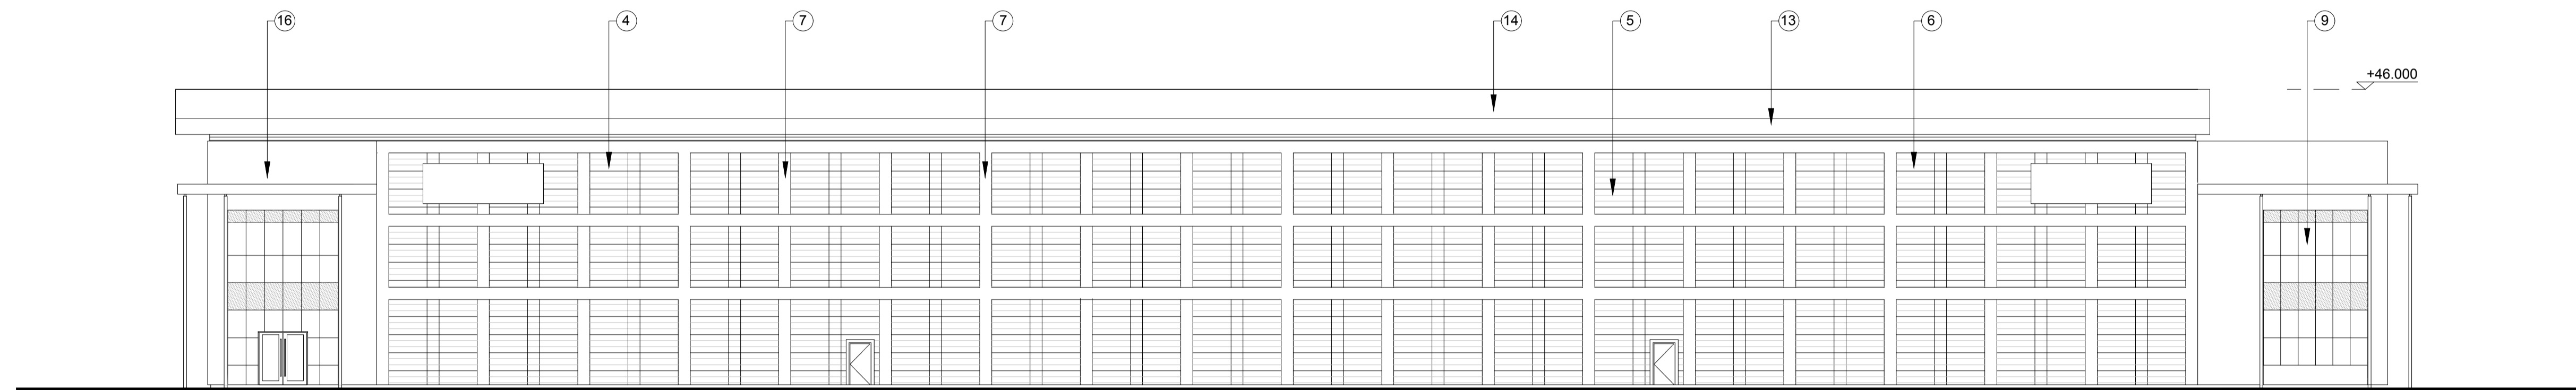

WEST ELEVATION

EAST ELEVATION

NORTH ELEVATION

SOUTH ELEVATION

SCHEDULE OF FACING MATERIALS

1	Profiled Wall Cladding 1	Horizontally laid trapezoidal profiled steel cladding Finish: Colourcoat Prisma: Silver metallic RAL 9006
2	Profiled Wall Cladding 2	Vertically laid trapezoidal profiled steel cladding Finish: Colourcoat Prisma: Grey Aluminium RAL 9007
3	Flat Panel Wall Cladding 1	Flat metal faced composite cladding panels Finish: Colourcoat Prisma Colour: Silver metallic RAL 9006
4	Flat Panel Wall Cladding 2	Rainscreen cladding panels Finish: Colourcoat Prisma Colour: Silver Metallic RAL 9006 (Light Grey)
5	Flat Panel Wall Cladding 3	Rainscreen cladding panels Finish: Colourcoat Prisma Colour: Sirius (Mid Grey)
6	Flat Panel Wall Cladding 4	Rainscreen cladding panels Finish: Colourcoat Prisma Colour: Orion (Darker)
7	White Feature Band	Vertical & horizontal feature band Colour: Colourcoat Prisma: White RAL 9010
8	Dark Grey Flat Panel	Flat metal faced composite cladding panels Colour: Colourcoat Prisma: Zeus
9	Curtain Walling / Windows	Clear Anti-Sun double glazing in polyester powder coated aluminium curtain walling system. Colour: Slate Grey RAL 7012
10	Canopy	Powder coated aluminium entrance canopy with bullnose edge Finish: Polyester Powder Coat Colour: Grey Aluminium RAL 9007
11	Loading Doors	Aluminium faced composite sectional doors Finish: Matching adjacent cladding
12	Personnel Doors	Steel doors and frames Finish: Colourcoat Prisma: Matching adjacent cladding or Silver Metallic (RAL 9006)
13	Eaves/verge flashing	Powder coated aluminium eaves/verge flashing and soffit Colour: Grey Aluminium RAL 9007
14	Roof	1000 x 32R profiled steel roof decking with GRP rooflights Finish: HPS200 Colour: Albatross
15	Brise Soleil	To match cladding. Grey Aluminium RAL 9007
16	Render	Smooth concrete render Colour: White RAL 9010
17	Spandrel Panels	In polyester powder coated aluminium curtain walling system Colour: Mint