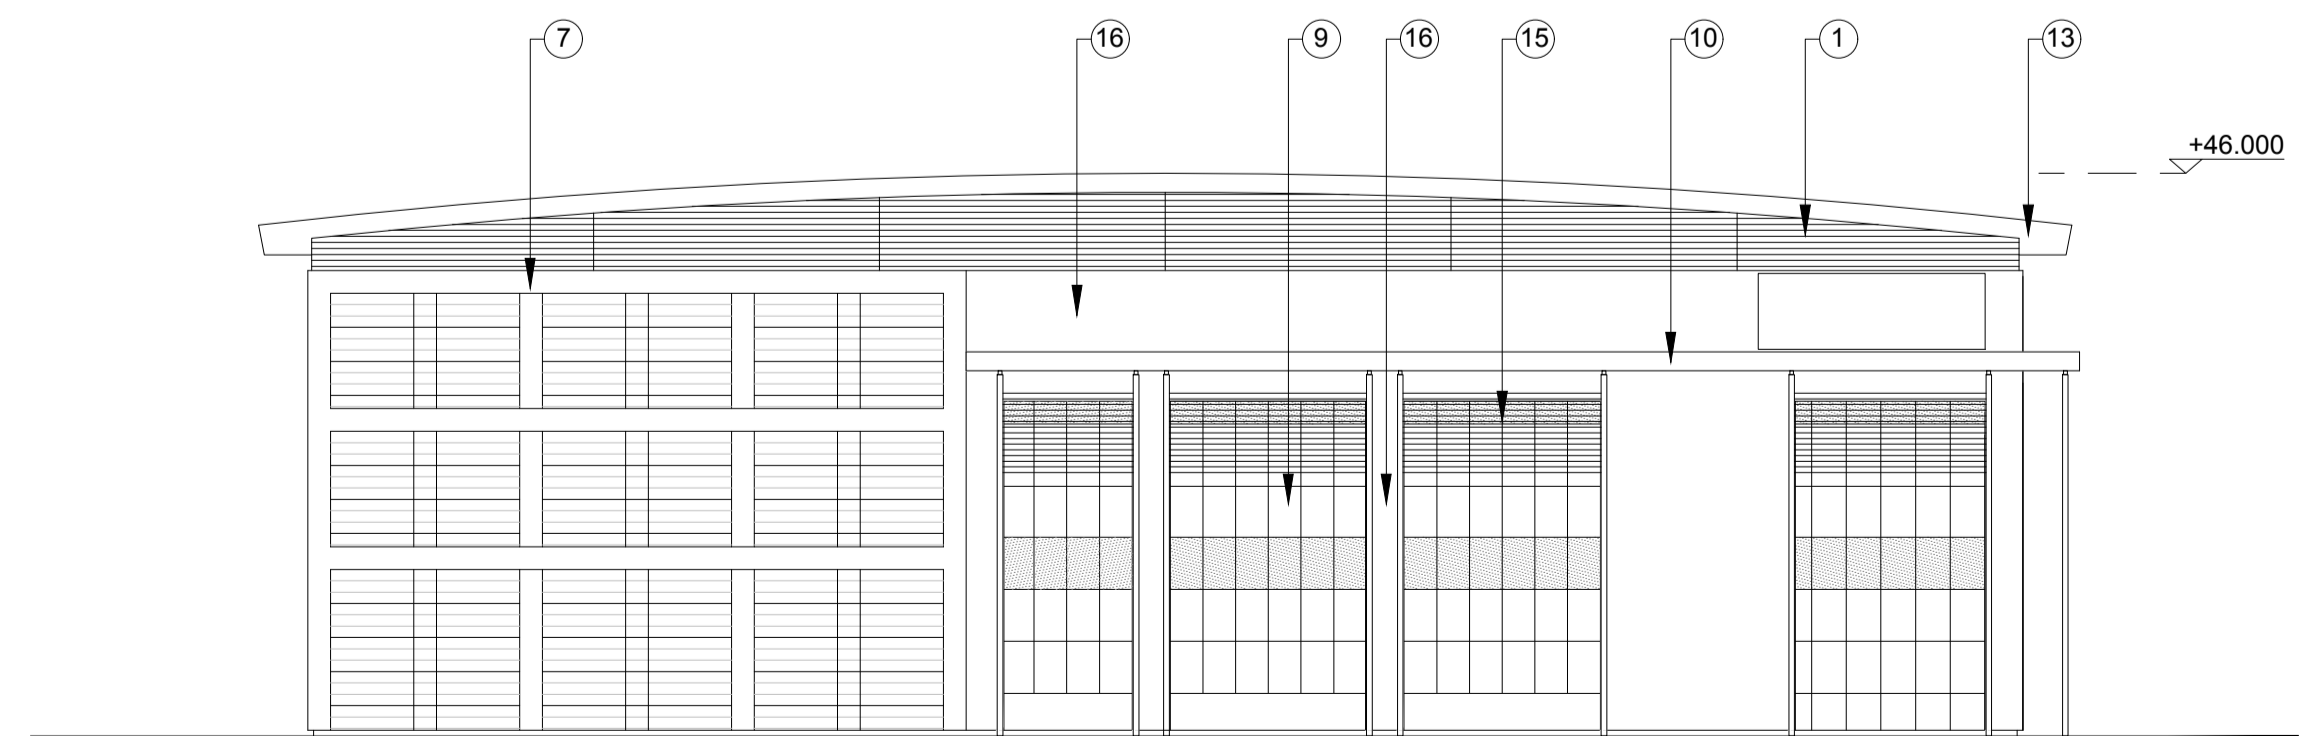

WEST ELEVATION

EAST ELEVATION

NORTH ELEVATION

SOUTH ELEVATION

SCHEDULE OF FACING MATERIALS

1	Profiled Wall Cladding 1	Horizontally laid trapezoidal profiled steel cladding Finish: Colourcoat Prisma: Silver metallic RAL 9006
2	Profiled Wall Cladding 2	Vertically laid trapezoidal profiled steel cladding Finish: Colourcoat Prisma: Grey Aluminium RAL 9007
3	Flat Panel Wall Cladding 1	Flat metal faced composite cladding panels Finish: Colourcoat Prisma Colour: Silver metallic RAL 9006
4	Flat Panel Wall Cladding 2	Rainscreen cladding panels Finish: Colourcoat Prisma Colour: Silver Metallic RAL 9006 (Light Grey)
5	Flat Panel Wall Cladding 3	Rainscreen cladding panels Finish: Colourcoat Prisma Colour: Sirius (Mid Grey)
6	Flat Panel Wall Cladding 4	Rainscreen cladding panels Finish: Colourcoat Prisma Colour: Orion (Darker)
7	White Feature Band	Vertical & horizontal feature band Colour: Colourcoat Prisma: White RAL 9010
8	Dark Grey Flat Panel	Flat metal faced composite cladding panels Colour: Colourcoat Prisma: Zeus
9	Curtain Walling / Windows	Clear Anti-Sun double glazing in polyester powder coated aluminium curtain walling system. Colour: Slate Grey RAL 7012
10	Canopy	Powder coated aluminium entrance canopy with bullnose edge Finish: Polyester Powder Coat Colour: Grey Aluminium RAL 9007
11	Loading Doors	Aluminium faced composite sectional doors Finish: Matching adjacent cladding
12	Personnel Doors	Steel doors and frames Finish: Colourcoat Prisma: Matching adjacent cladding or Silver Metallic (RAL 9006)
13	Eaves/verge flashing	Powder coated aluminium eaves/verge flashing and soffit Colour: Grey Aluminium RAL 9007
14	Roof	1000 x 32R profiled steel roof decking with GRP rooflights Finish: HPS200 Colour: Albatross
15	Brise Soleil	To match cladding. Grey Aluminium RAL 9007
16	Render	Smooth concrete render Colour: White RAL 9010
17	Spandrel Panels	In polyester powder coated aluminium curtain walling system Colour: Mint