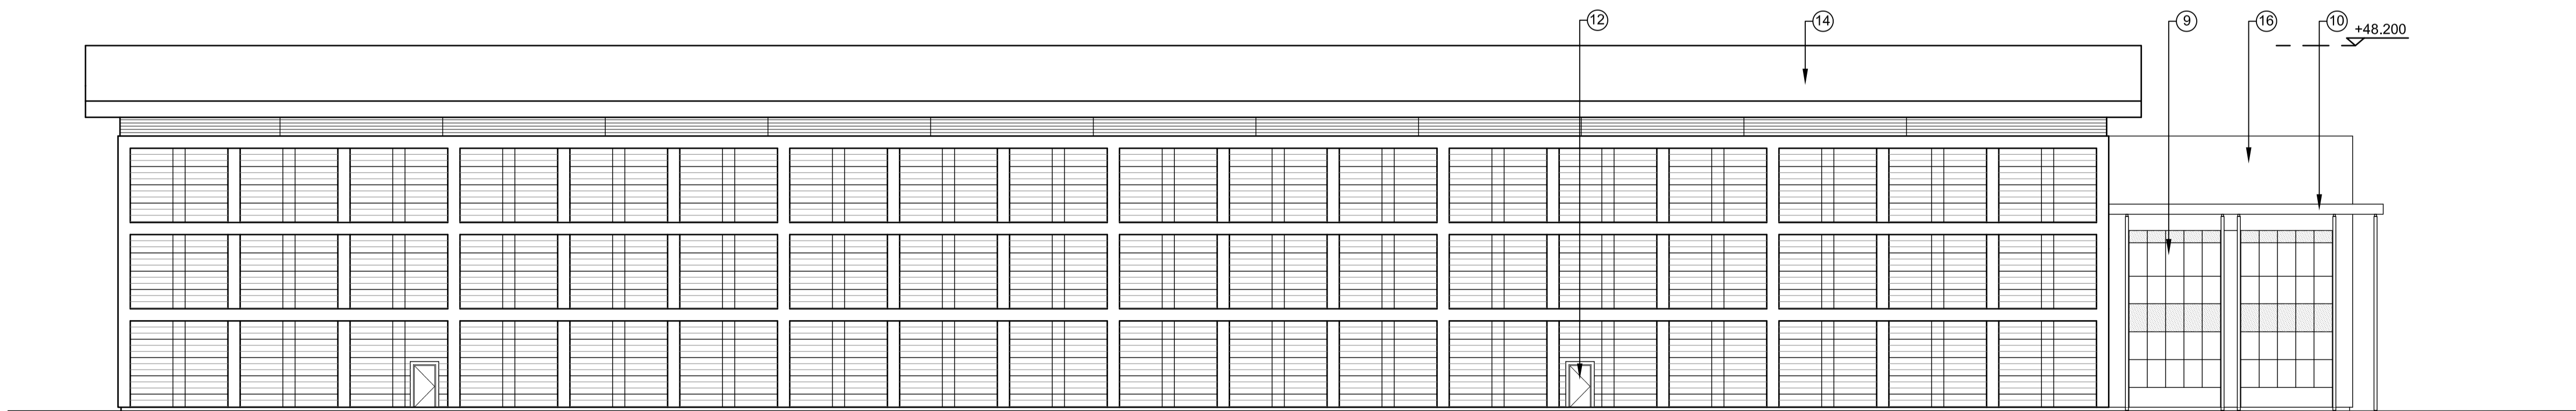

WEST ELEVATION

EAST ELEVATION

NORTH ELEVATION

SOUTH ELEVATION

SCHEDULE OF FACING MATERIALS

1	Profiled Wall Cladding 1	Horizontally laid trapezoidal profiled steel cladding Finish: Colourcoat Prisma: Silver metallic RAL 9006
2	Profiled Wall Cladding 2	Vertically laid trapezoidal profiled steel cladding Finish: Colourcoat Prisma: Grey Aluminium RAL 9007
3	Flat Panel Wall Cladding 1	Flat metal faced composite cladding panels Finish: Colourcoat Prisma Colour: Silver metallic RAL 9006
4	Flat Panel Wall Cladding 2	Rainscreen cladding panels Finish: Colourcoat Prisma Colour: Silver Metallic RAL 9006 (Light Grey)
5	Flat Panel Wall Cladding 3	Rainscreen cladding panels Finish: Colourcoat Prisma Colour: Sirius (Mid Grey)
6	Flat Panel Wall Cladding 4	Rainscreen cladding panels Finish: Colourcoat Prisma Colour: Orion (Darker Grey)
7	White Feature Band	Vertical & horizontal feature band Colour: Colourcoat Prisma: White RAL 9010
8	Dark Grey Flat Panel	Flat metal faced composite cladding panels Colour: Colourcoat Prisma: Zeus
9	Curtain Walling / Windows	Clear Anti-Sun double glazing in polyester powder coated aluminium curtain walling system. Colour: Slate Grey RAL 7012
10	Canopy	Powder coated aluminium entrance canopy with bullnose edge Finish: Polyester Powder Coat Colour: Grey Aluminium RAL 9007
11	Loading Doors	Aluminium faced composite sectional doors Finish: Matching adjacent cladding
12	Personnel Doors	Steel doors and frames Finish: Colourcoat Prisma: Matching adjacent cladding or Silver Metallic (RAL 9006)
13	Eaves/verge flashing	Powder coated aluminium eaves/verge flashing and soffit Colour: Grey Aluminium RAL 9007
14	Roof	1000 x 32R profiled steel roof decking with GRP rooflights Finish: HPS200 Colour: Albatross
15	Brise Soleil	To match canopy, Grey Aluminium RAL 9007
16	Render	Smooth concrete render Colour: White RAL 9010
17	Spandrel Panels	In polyester powder coated aluminium curtain walling system Colour: Slate Grey RAL 7012