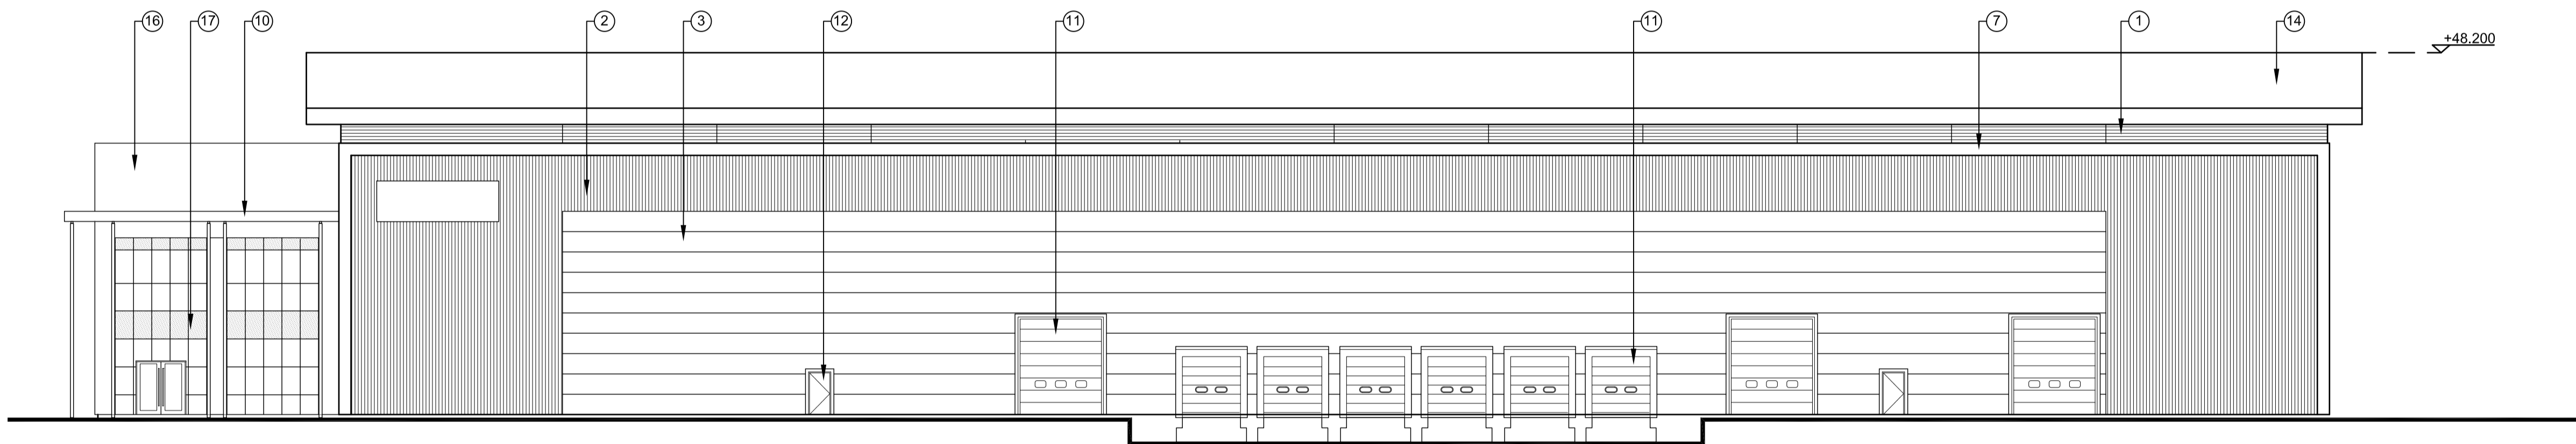

WEST ELEVATION

EAST ELEVATION

NORTH ELEVATION

SOUTH ELEVATION

SCHEDULE OF FACING MATERIALS

1	Profiled Wall Cladding 1	Horizontally laid trapezoidal profiled steel cladding Finish: Colourcoat Prisma: Silver metallic RAL 9006
2	Profiled Wall Cladding 2	Vertically laid trapezoidal profiled steel cladding Finish: Colourcoat Prisma: Grey Aluminium RAL 9007
3	Flat Panel Wall Cladding 1	Flat metal faced composite cladding panels Finish: Colourcoat Prisma Colour: Silver metallic RAL 9006
4	Flat Panel Wall Cladding 2	Rainscreen cladding panels Finish: Colourcoat Prisma Colour: Silver Metallic RAL 9006 (Light Grey)
5	Flat Panel Wall Cladding 3	Rainscreen cladding panels Finish: Colourcoat Prisma Colour: Sirius (Mid Grey)
6	Flat Panel Wall Cladding 4	Rainscreen cladding panels Finish: Colourcoat Prisma Colour: Orion (Darker Grey)
7	White Feature Band	Vertical & horizontal feature band Colour: Colourcoat Prisma: White RAL 9010
8	Dark Grey Flat Panel	Flat metal faced composite cladding panels Colour: Colourcoat Prisma: Zeus
9	Curtain Walling / Windows	Clear Anti-Sun double glazing in polyester powder coated aluminium curtain walling system. Colour: Slate Grey RAL 7012
10	Canopy	Powder coated aluminium entrance canopy with bullnose edge Finish: Polyester Powder Coat Colour: Grey Aluminium RAL 9007
11	Loading Doors	Aluminium faced composite sectional doors Finish: Matching adjacent cladding
12	Personnel Doors	Steel doors and frames Finish: Colourcoat Prisma: Matching adjacent cladding or Silver Metallic (RAL 9006)
13	Eaves/verge flashing	Powder coated aluminium eaves/verge flashing and soffit Colour: Grey Aluminium RAL 9007
14	Roof	1000 x 32R profiled steel roof decking with GRP rooflights Finish: HPS200 Colour: Albatross
15	Brise Soleil	To match canopy, Grey Aluminium RAL 9007
16	Render	Smooth concrete render Colour: White RAL 9010
17	Spandrel Panels	In polyester powder coated aluminium curtain walling system Colour: Slate Grey RAL 7012