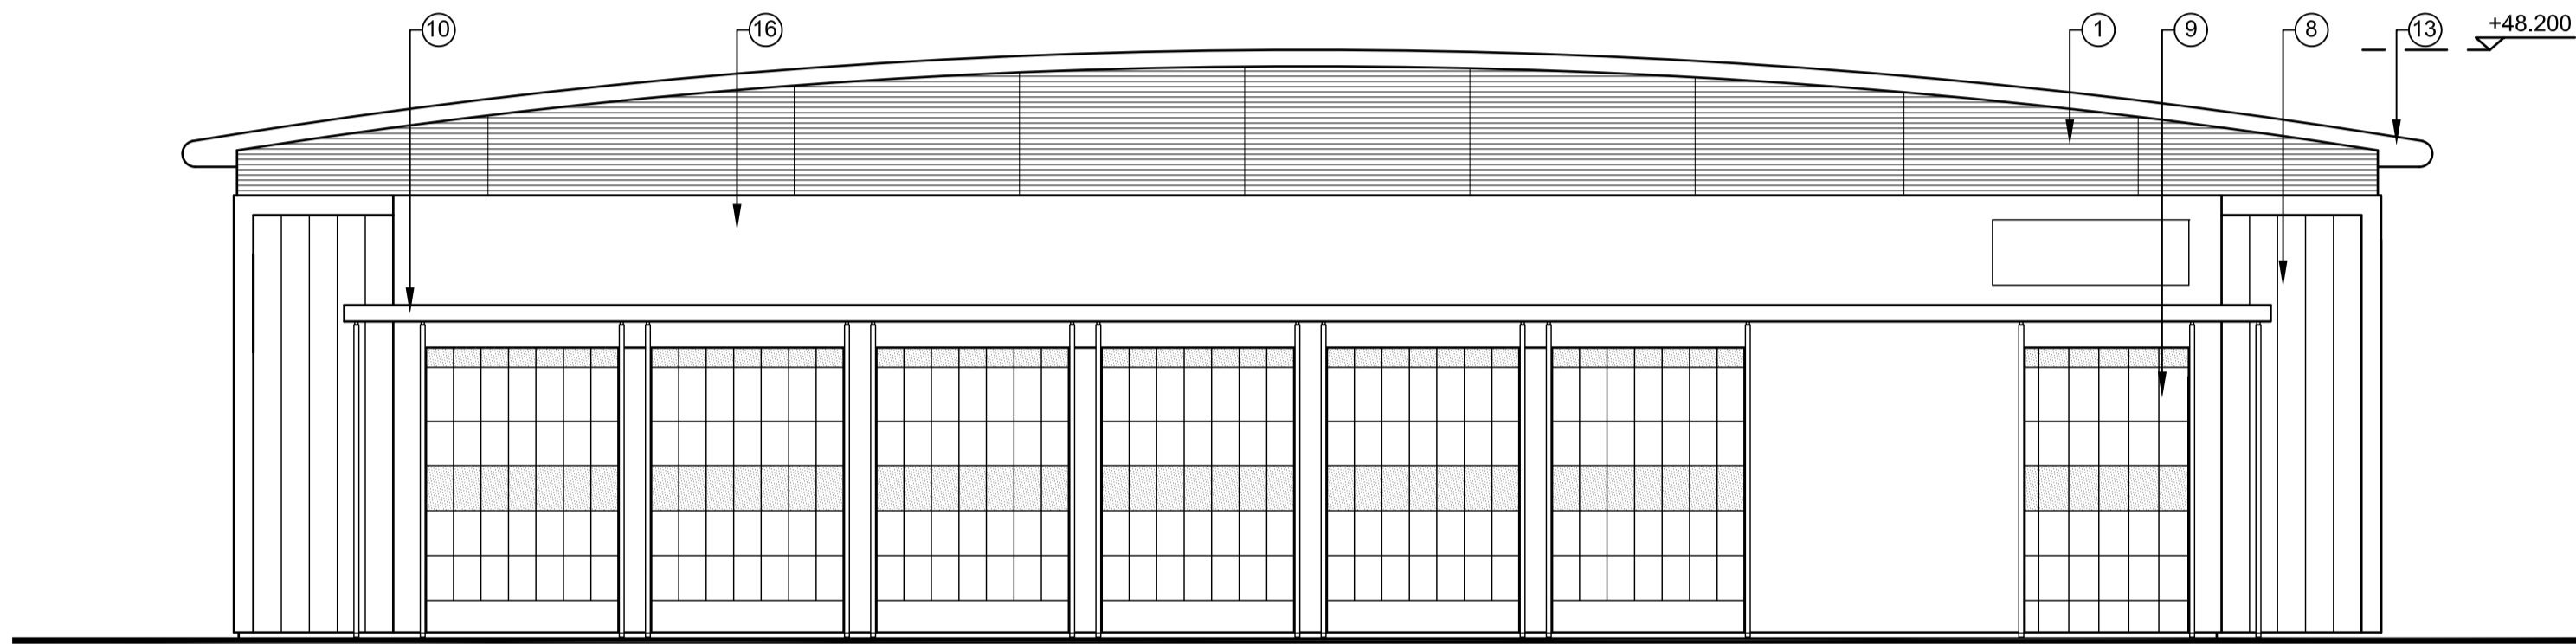

WEST ELEVATION

EAST ELEVATION

NORTH ELEVATION

SOUTH ELEVATION

SCHEDULE OF FACING MATERIALS

1	Profiled Wall Cladding 1	Horizontally laid trapezoidal profiled steel cladding Finish: Colourcoat Prisma: Silver metallic RAL 9006
2	Profiled Wall Cladding 2	Vertically laid trapezoidal profiled steel cladding Finish: Colourcoat Prisma: Grey Aluminium RAL 9007
3	Flat Panel Wall Cladding 1	Flat metal faced composite cladding panels Finish: Colourcoat Prisma Colour: Silver metallic RAL 9006
4	Flat Panel Wall Cladding 2	Rainscreen cladding panels Finish: Colourcoat Prisma Colour: Silver Metallic RAL 9006 (Light Grey)
5	Flat Panel Wall Cladding 3	Rainscreen cladding panels Finish: Colourcoat Prisma Colour: Sirius (Mid Grey)
6	Flat Panel Wall Cladding 4	Rainscreen cladding panels Finish: Colourcoat Prisma Colour: Orion (Darker Grey)
7	White Feature Band	Vertical & horizontal feature band Colour: Colourcoat Prisma: White RAL 9010
8	Dark Grey Flat Panel	Flat metal faced composite cladding panels Colour: Colourcoat Prisma: Zeus
9	Curtain Walling / Windows	Clear Anti-Sun double glazing in polyester powder coated aluminium curtain walling system. Colour: Slate Grey RAL 7012
10	Canopy	Powder coated aluminium entrance canopy with bullnose edge Finish: Polyester Powder Coat Colour: Grey Aluminium RAL 9007
11	Loading Doors	Aluminium faced composite sectional doors Finish: Matching adjacent cladding
12	Personnel Doors	Steel doors and frames Finish: Colourcoat Prisma: Matching adjacent cladding or Silver Metallic (RAL 9006)
13	Eaves/verge flashing	Powder coated aluminium eaves/verge flashing and soffit Colour: Grey Aluminium RAL 9007
14	Roof	1000 x 32R profiled steel roof decking with GRP rooflights Finish: HPS200 Colour: Albatross
15	Brise Soleil	To match canopy, Grey Aluminium RAL 9007
16	Render	Smooth concrete render Colour: White RAL 9010
17	Spandrel Panels	In polyester powder coated aluminium curtain walling system Colour: Slate Grey RAL 7012