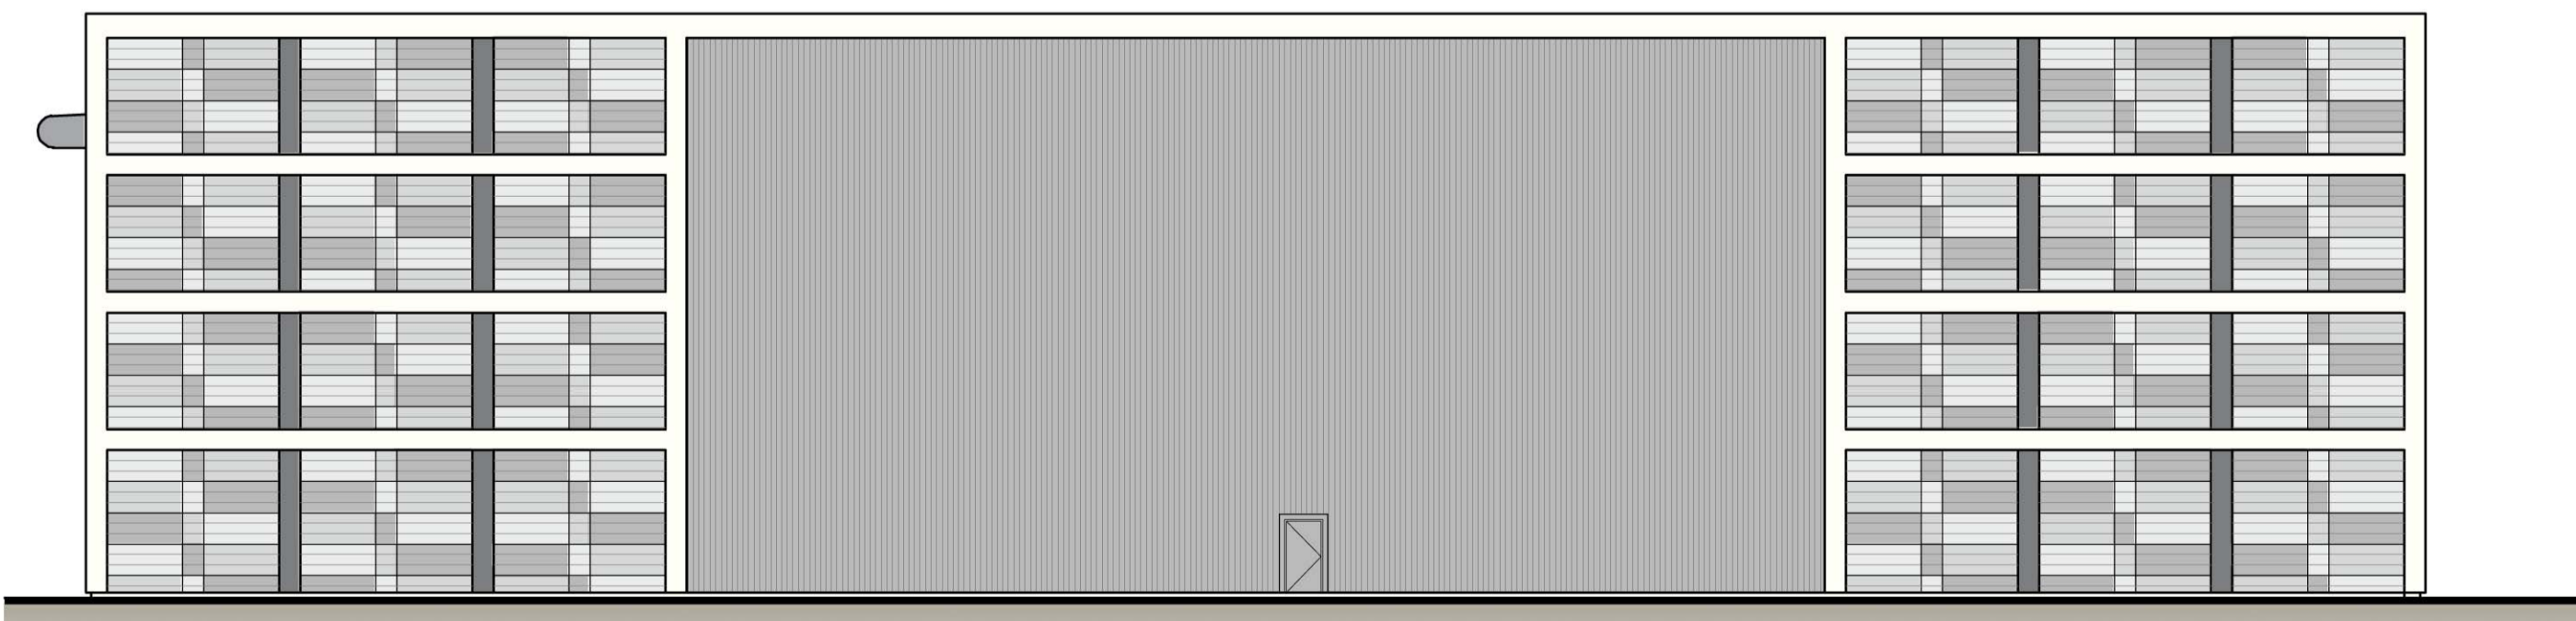

WEST ELEVATION

BARRATT LONDON  SEGRO EAST ELEVATION

NORTH ELEVATION

SOUTH ELEVATION

DETAIL EAST ELEVATION

DATE	REV	DESCRIPTION	CHK
CONSULTANTS DWG NO:			