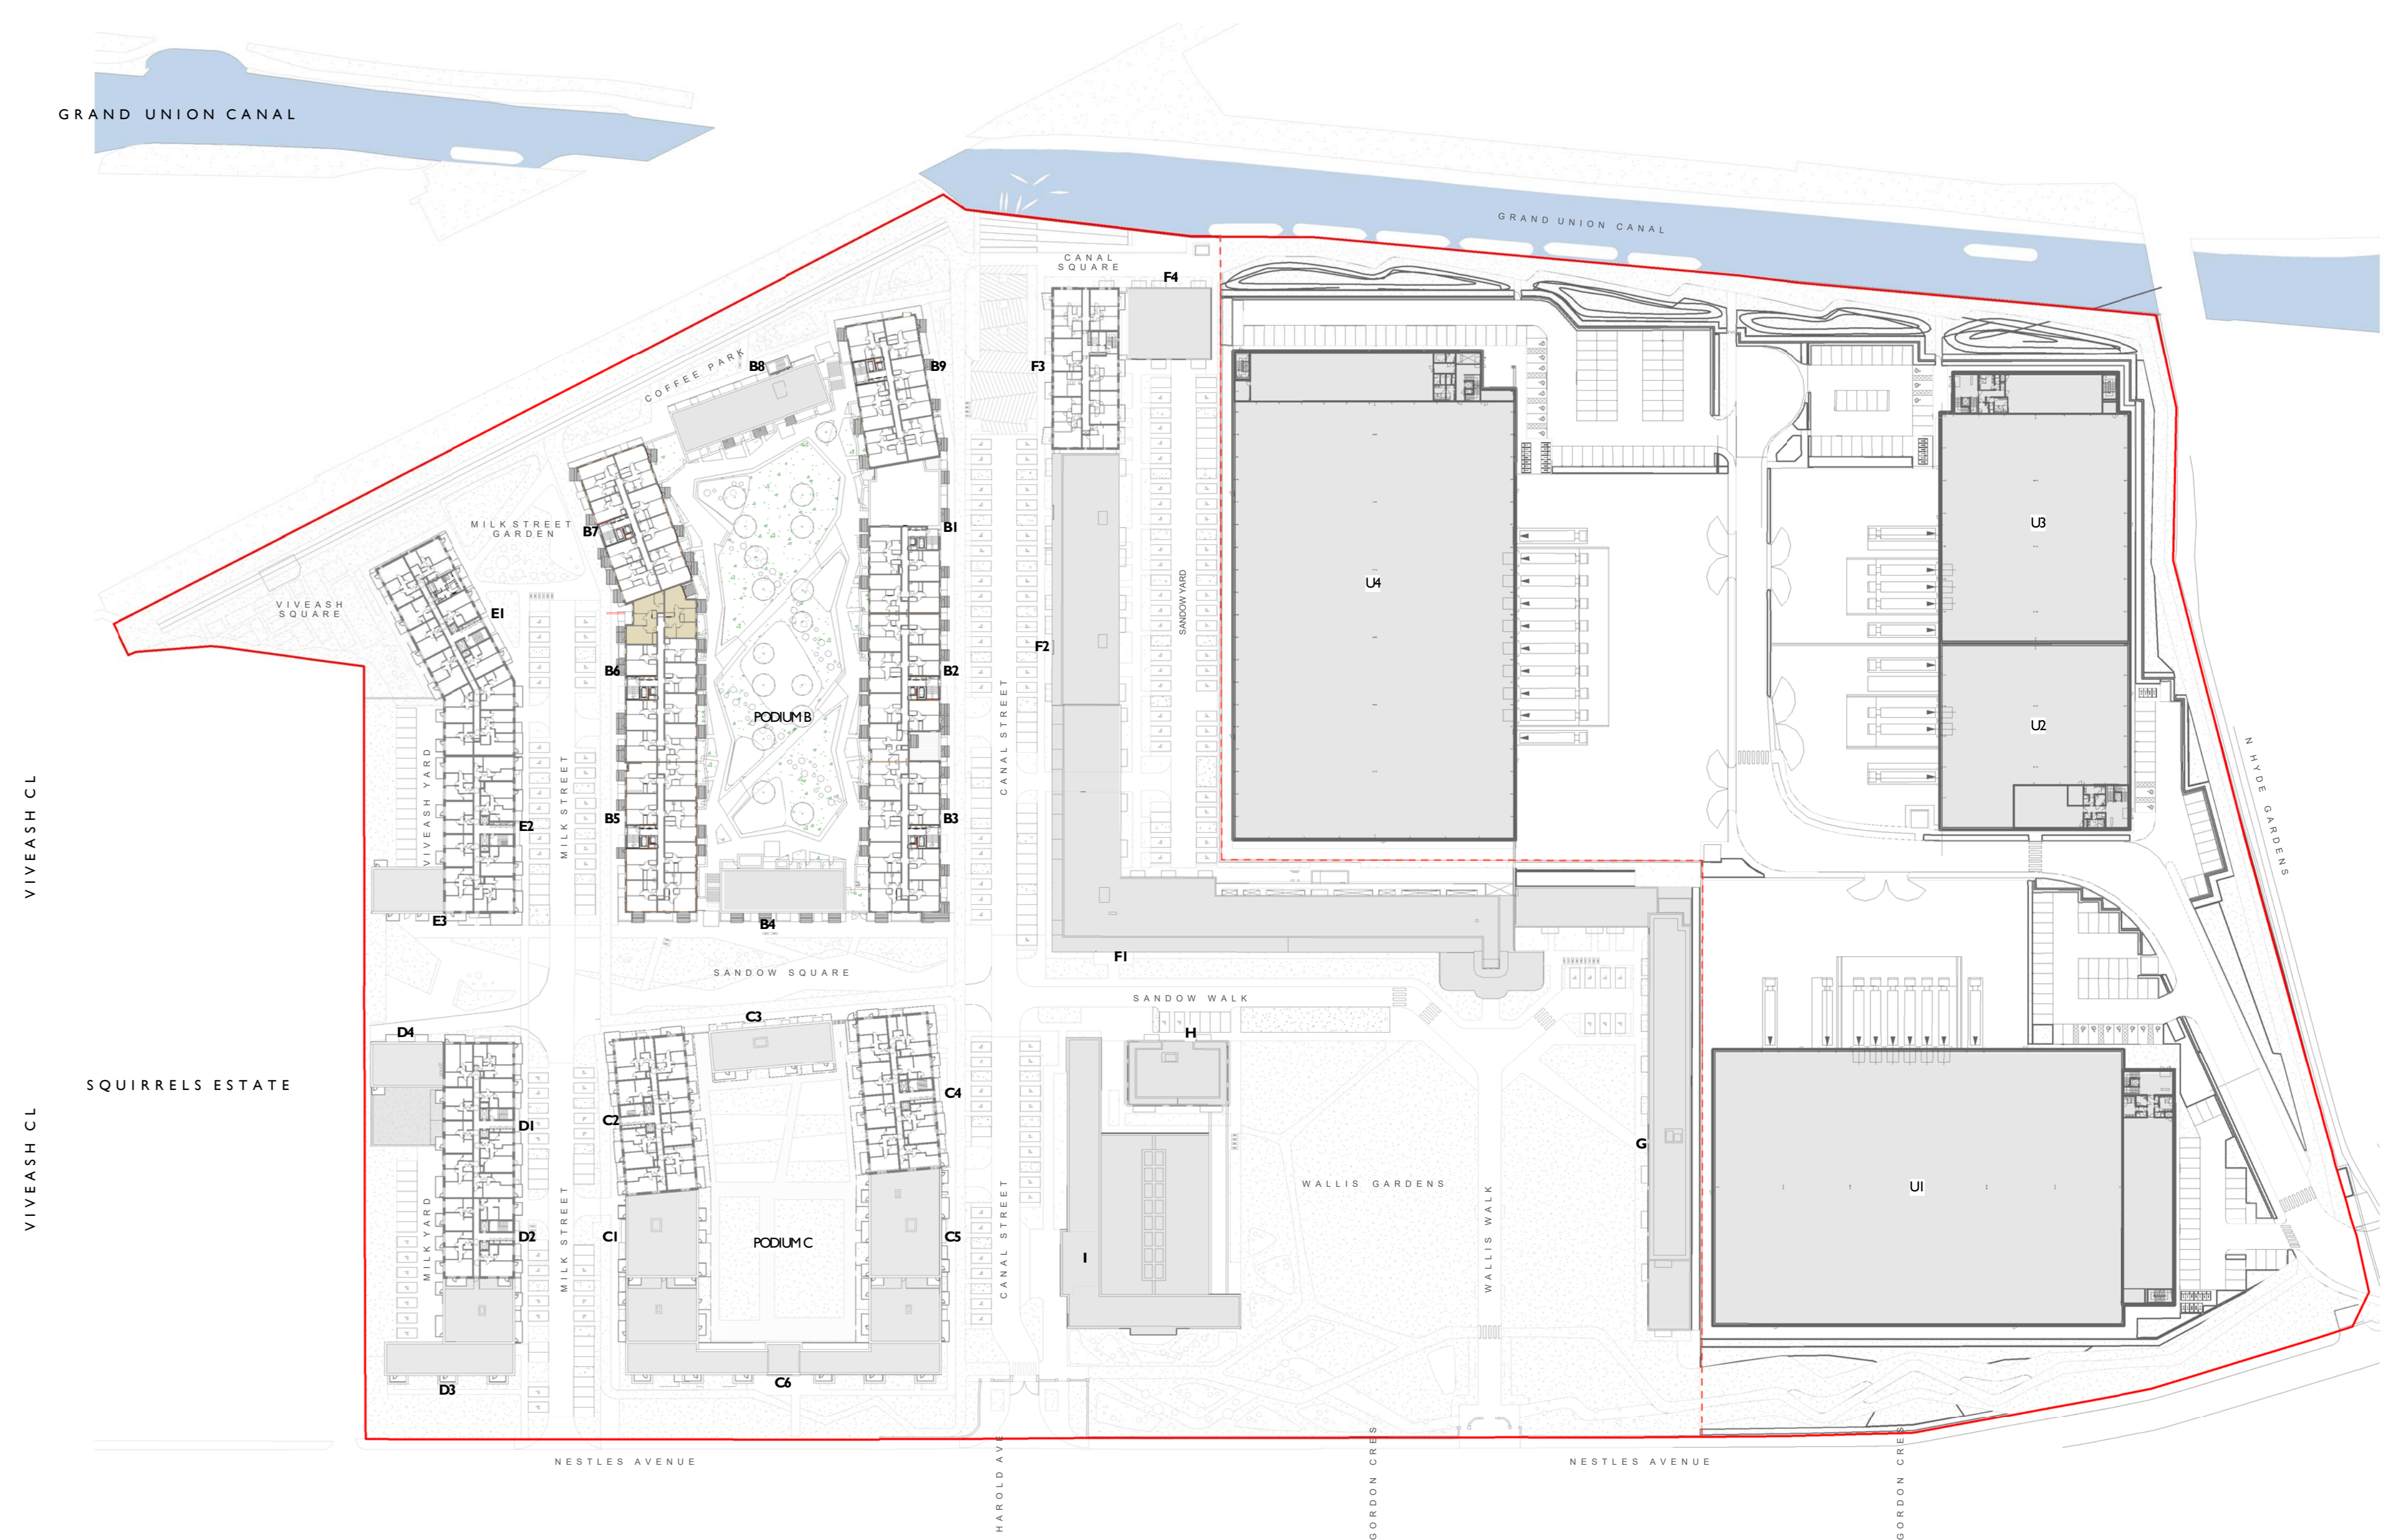

ACCESSIBLE UNITS - FIFTH FLOOR PLAN

ACCESSIBLE UNITS - SEVENTH FLOOR PLAN