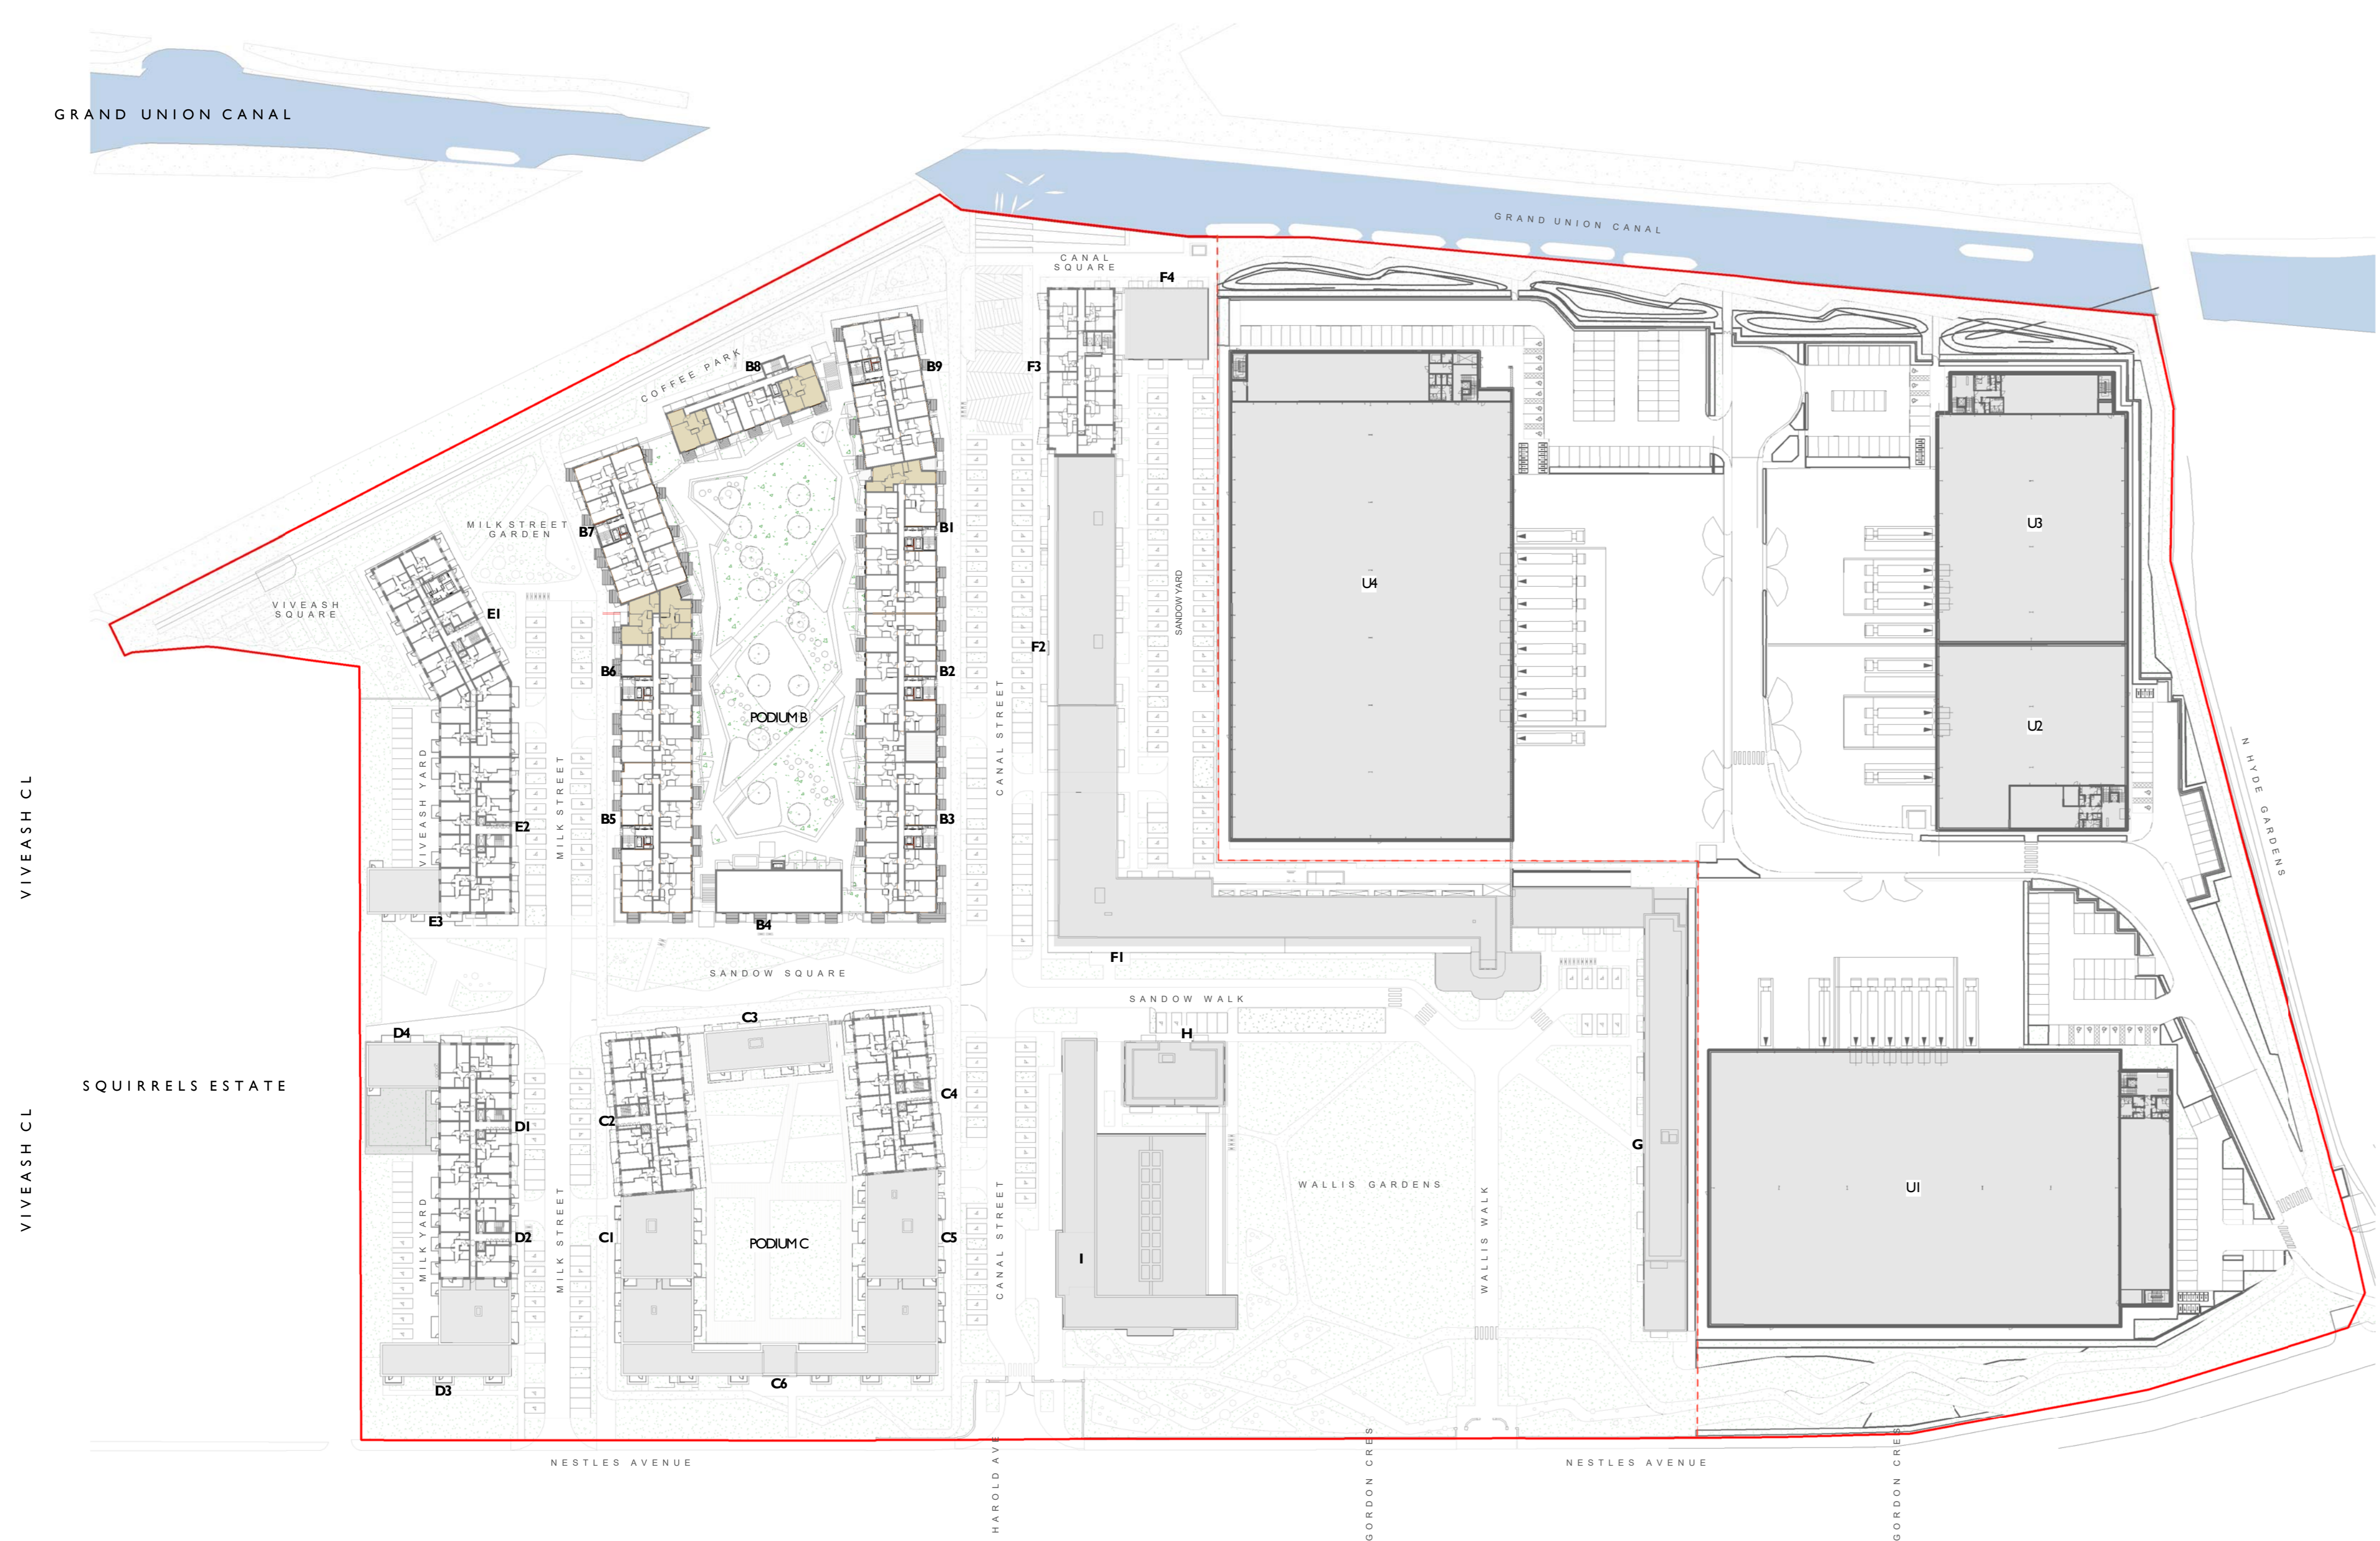

ACCESSIBLE UNITS - FOURTH FLOOR PLAN

ACCESSIBLE UNITS - SIXTH FLOOR PLAN