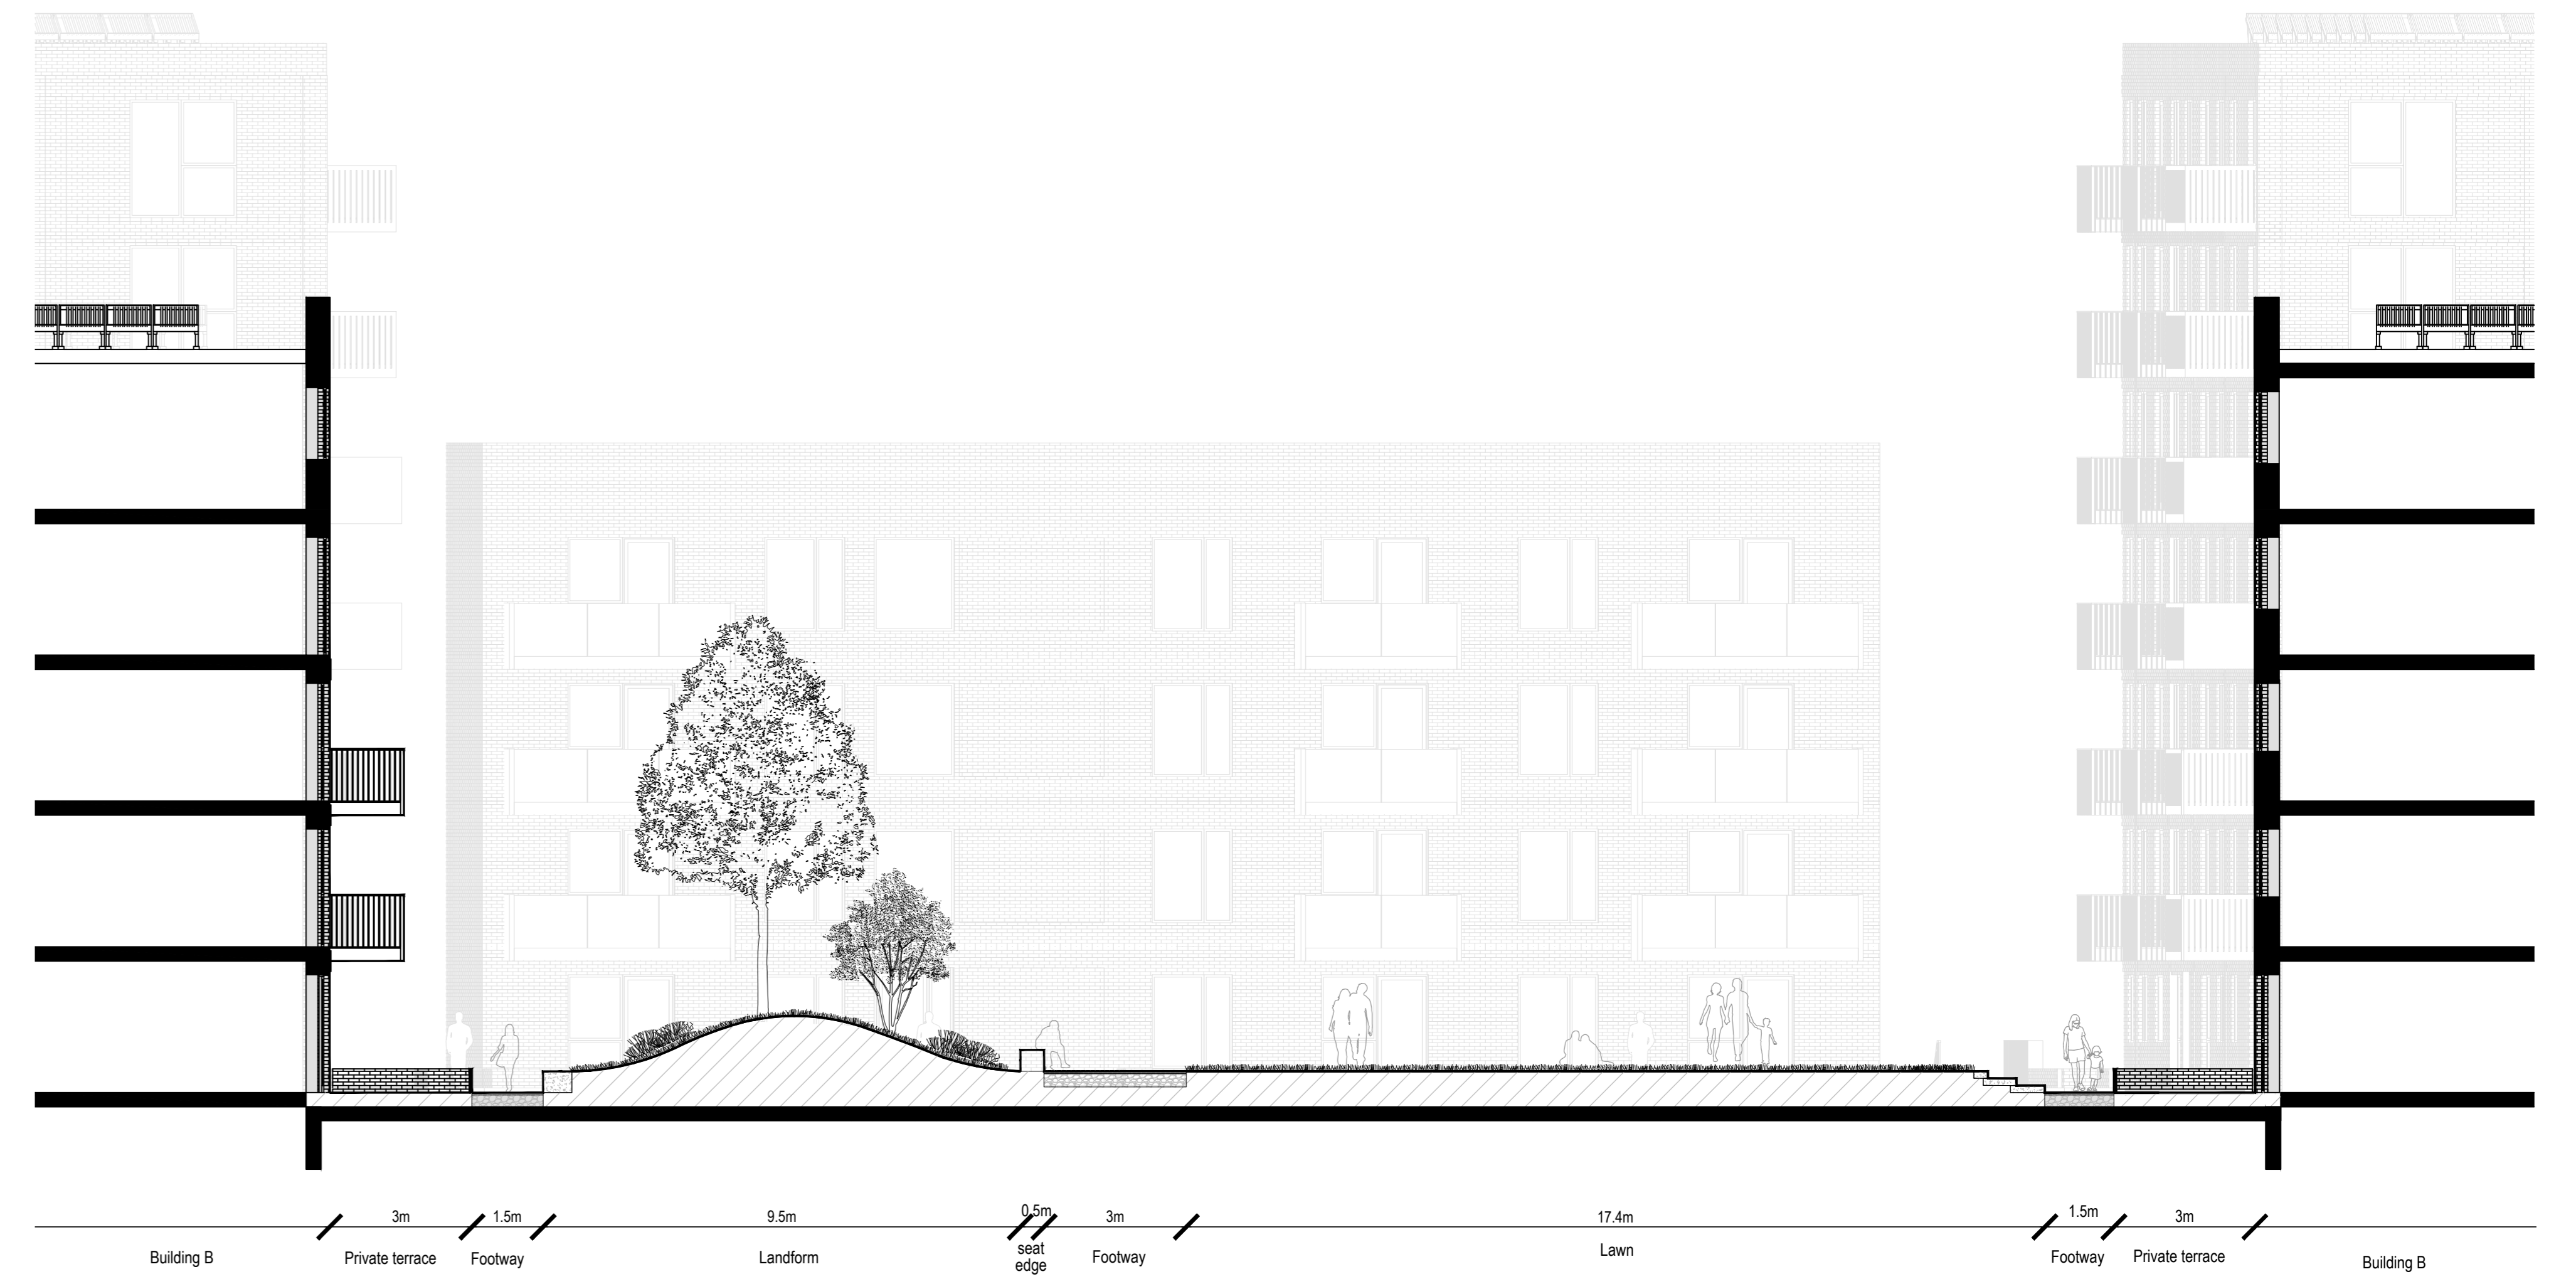

GC 304
PODIUM B COURTYARD
 Scale 1:100 @ A0

GC 304
PODIUM C COURTYARD
 Scale 1:100 @ A0

01 301
SECTION KEY PLAN

DATE	REV	DESCRIPTION	DRWY	CHK
2022.12	1	Finalisation	GC	GC
2023.01	2	Finalisation	GC	GC