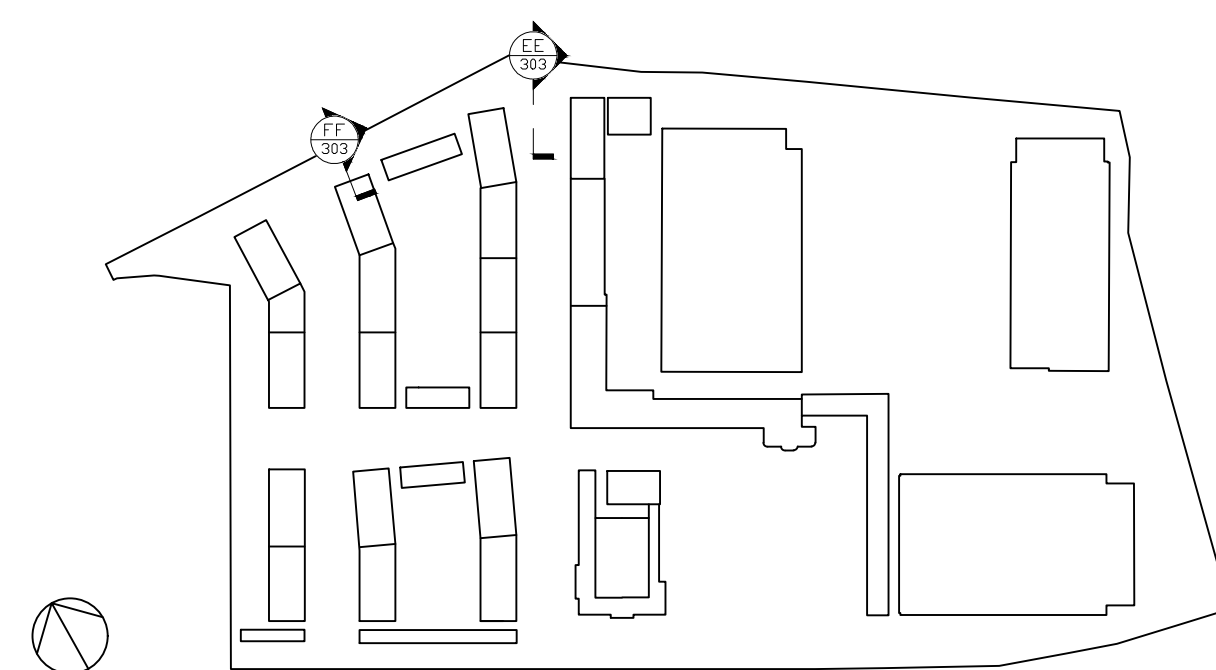

EE 303 CANAL STREET GARDEN
Scale 1:100 @ A0

FF 303 COFFEE PARK
Scale 1:100 @ A0

FF 303 SECTION KEY PLAN

DATE	REV.	DESCRIPTION	DRWY	CHK
2022.04	1	Final design	EC	EC
2022.04	2	Revised design	CC	EC