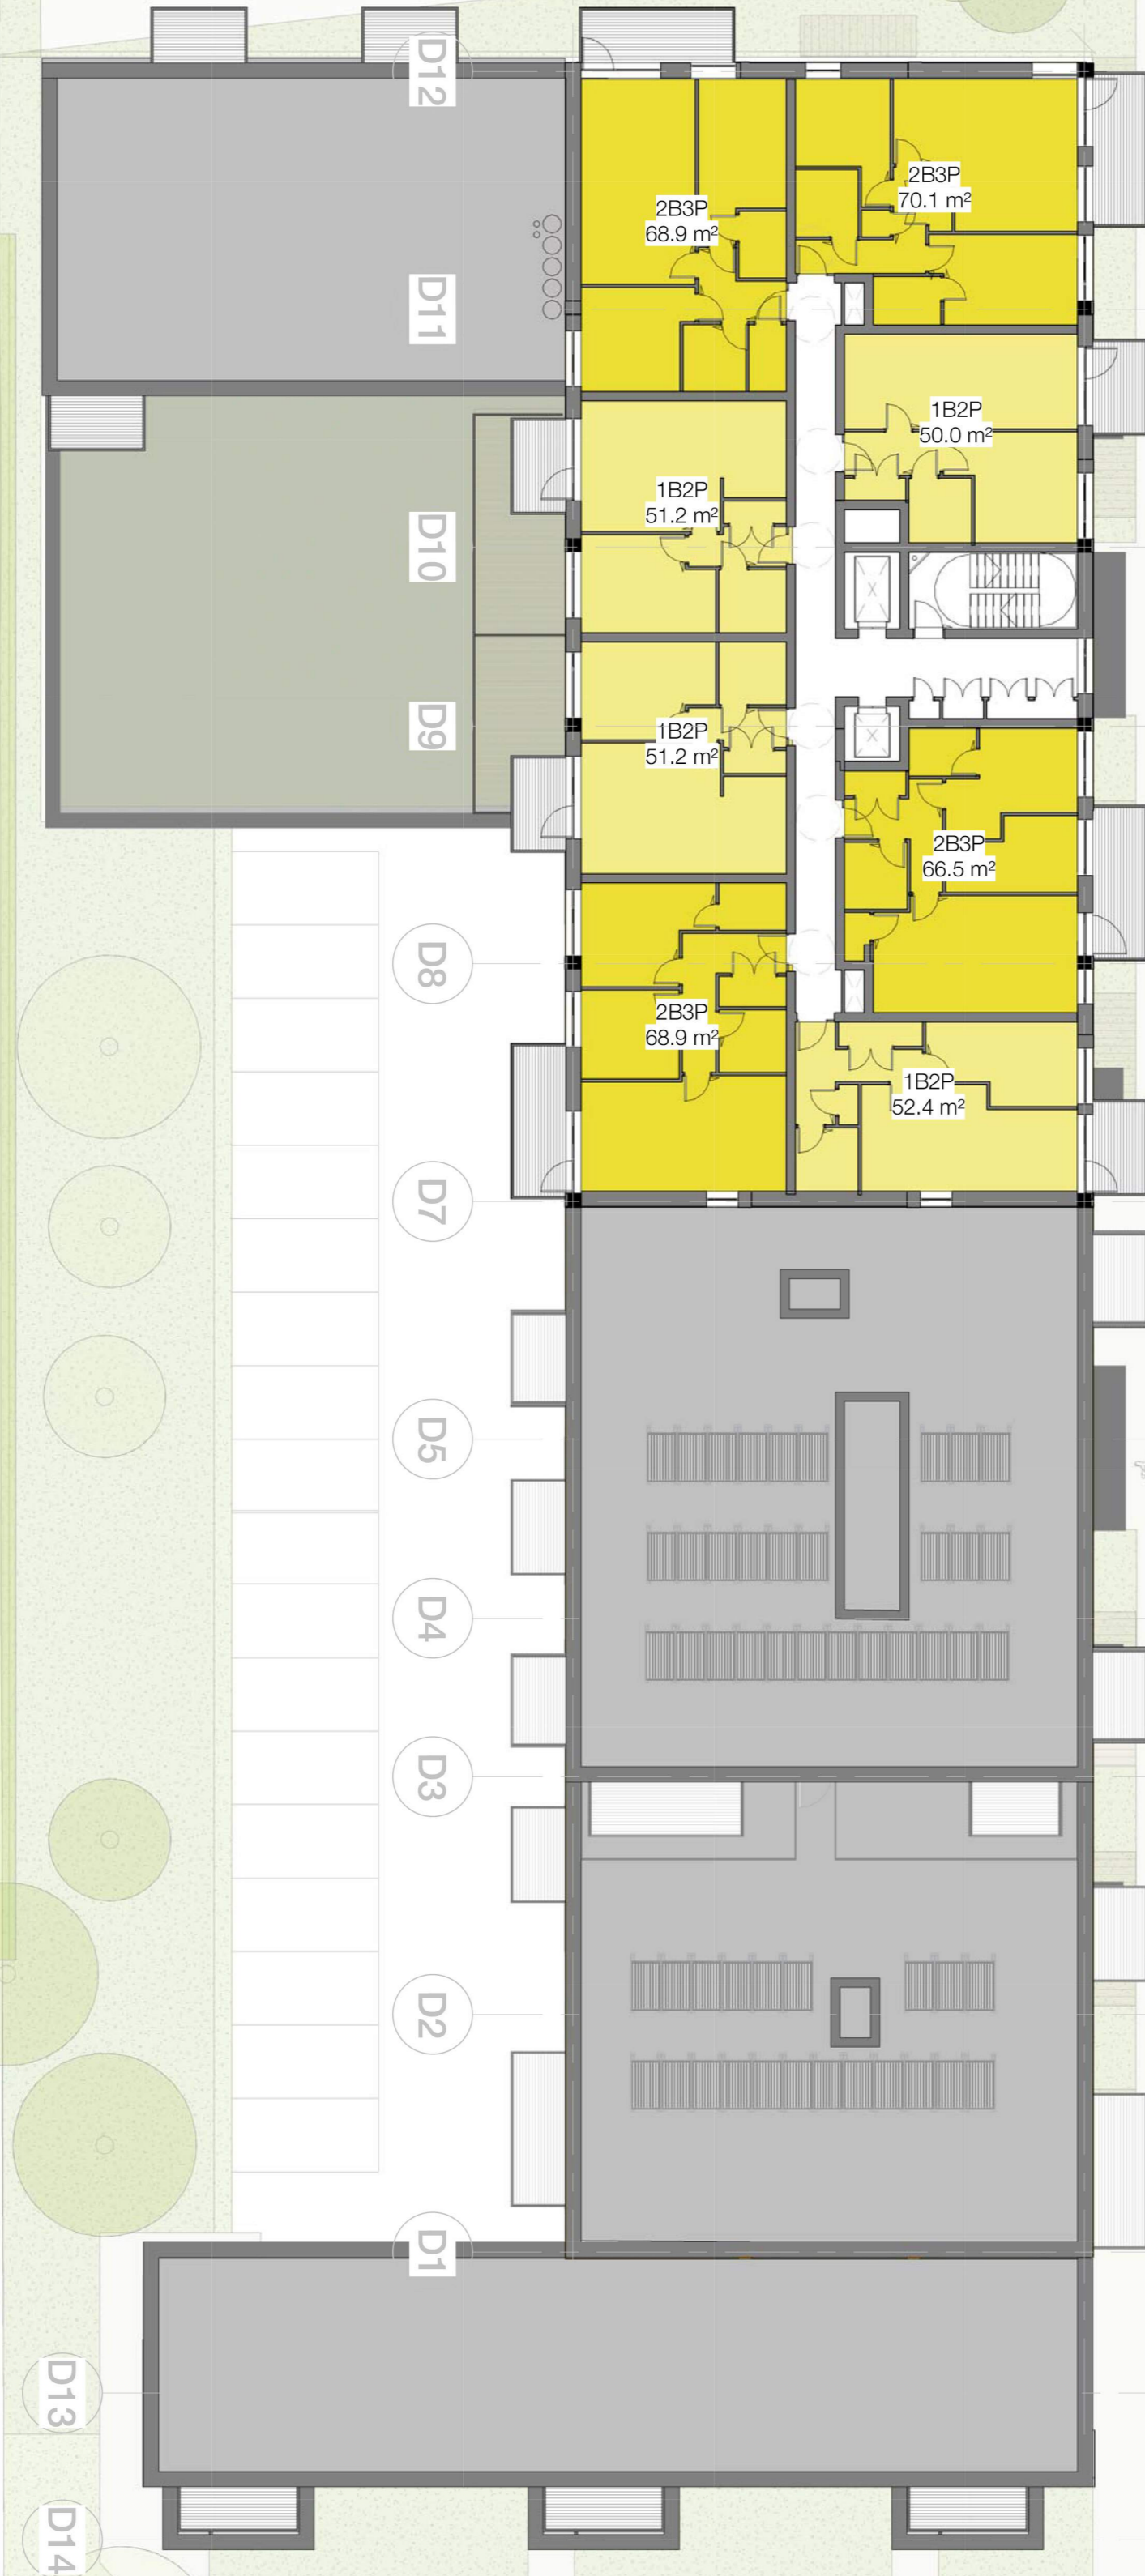

- Unit Type Key**
- Studio
 - 1 Bedroom
 - 2 Bedroom
 - 3 Bedroom
 - Accessible Unit

DATE	REV	DESCRIPTION	CHK

Hawkins Brown

FORMER NESTLE FACTORY, HAYES
Block C & D - Ninth Floor Plan
 HPK-HBA-08-XX-DR-A-20_116
 SCALE 1:300 @ A0

HB116
 ISSUE P2