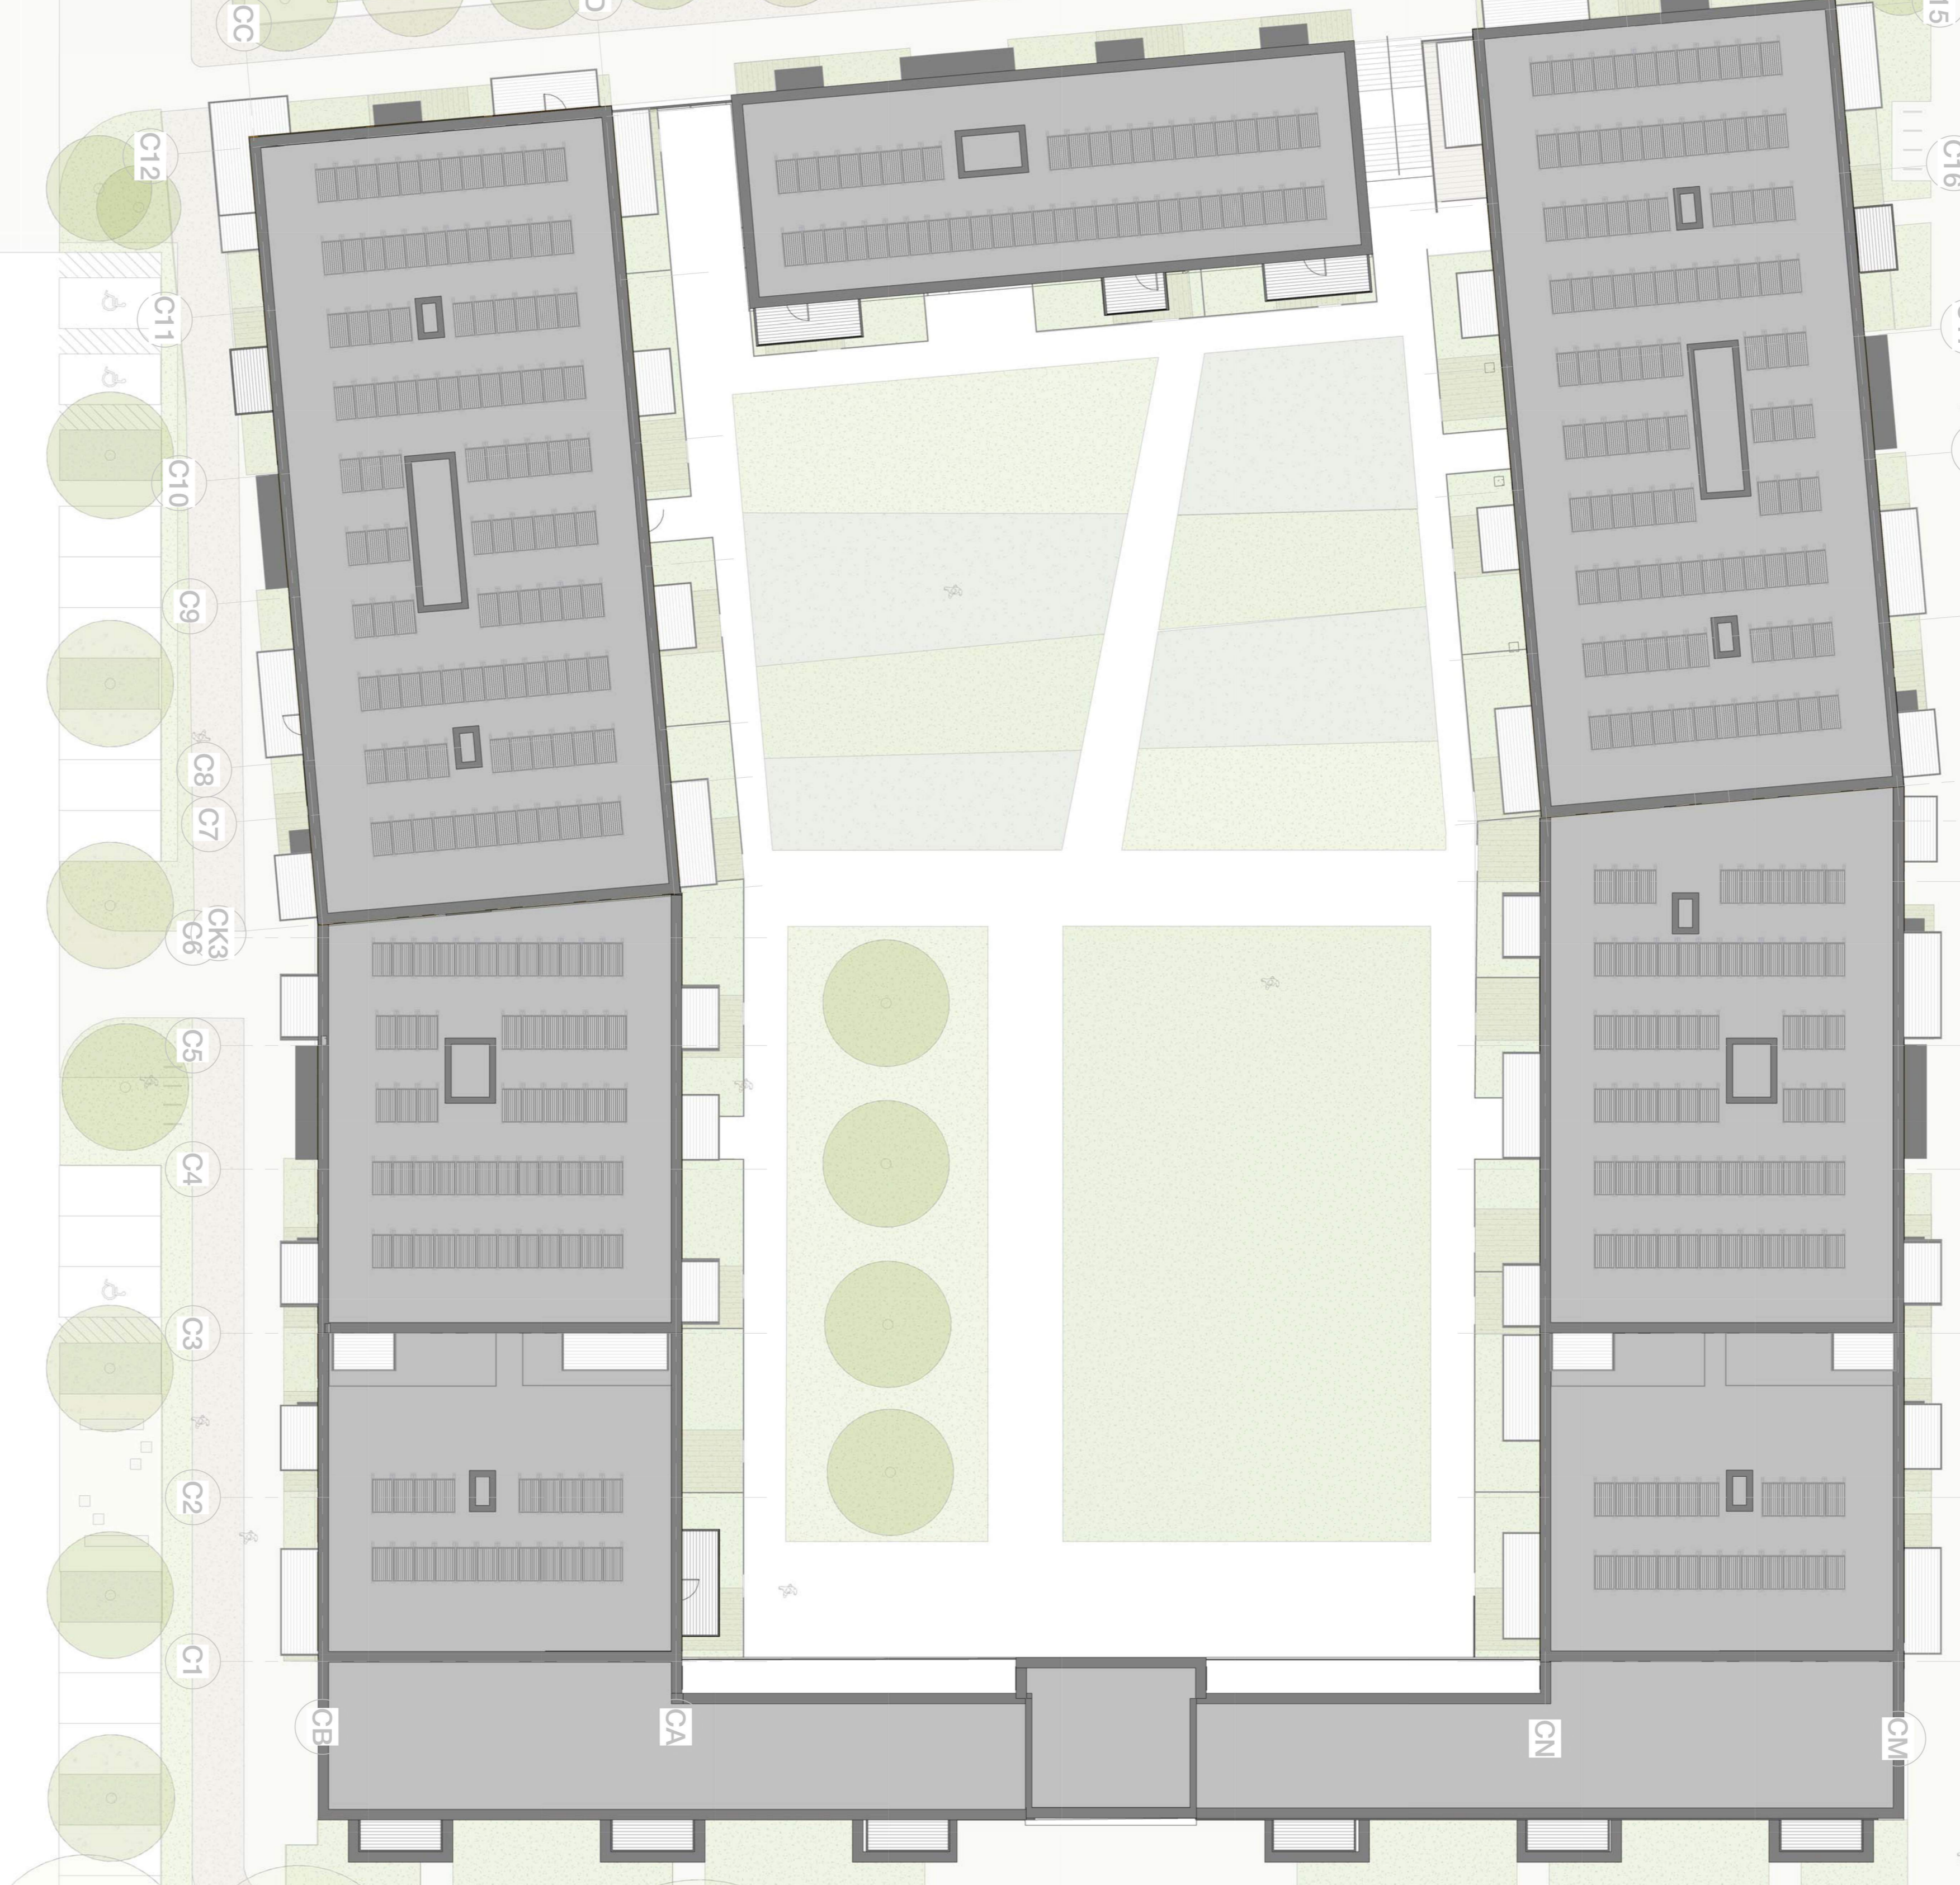

- Unit Type Key**
- Studio
 - 1 Bedroom
 - 2 Bedroom
 - 3 Bedroom
 - Accessible Unit

DATE	REV	DESCRIPTION	CHK

Hawkins Brown

FORMER NESTLE FACTORY, HAYES
Block C & D - Ninth Floor Plan
 HPK-HBA-08-XX-DR-A-20_116
 SCALE 1:300 @ A0