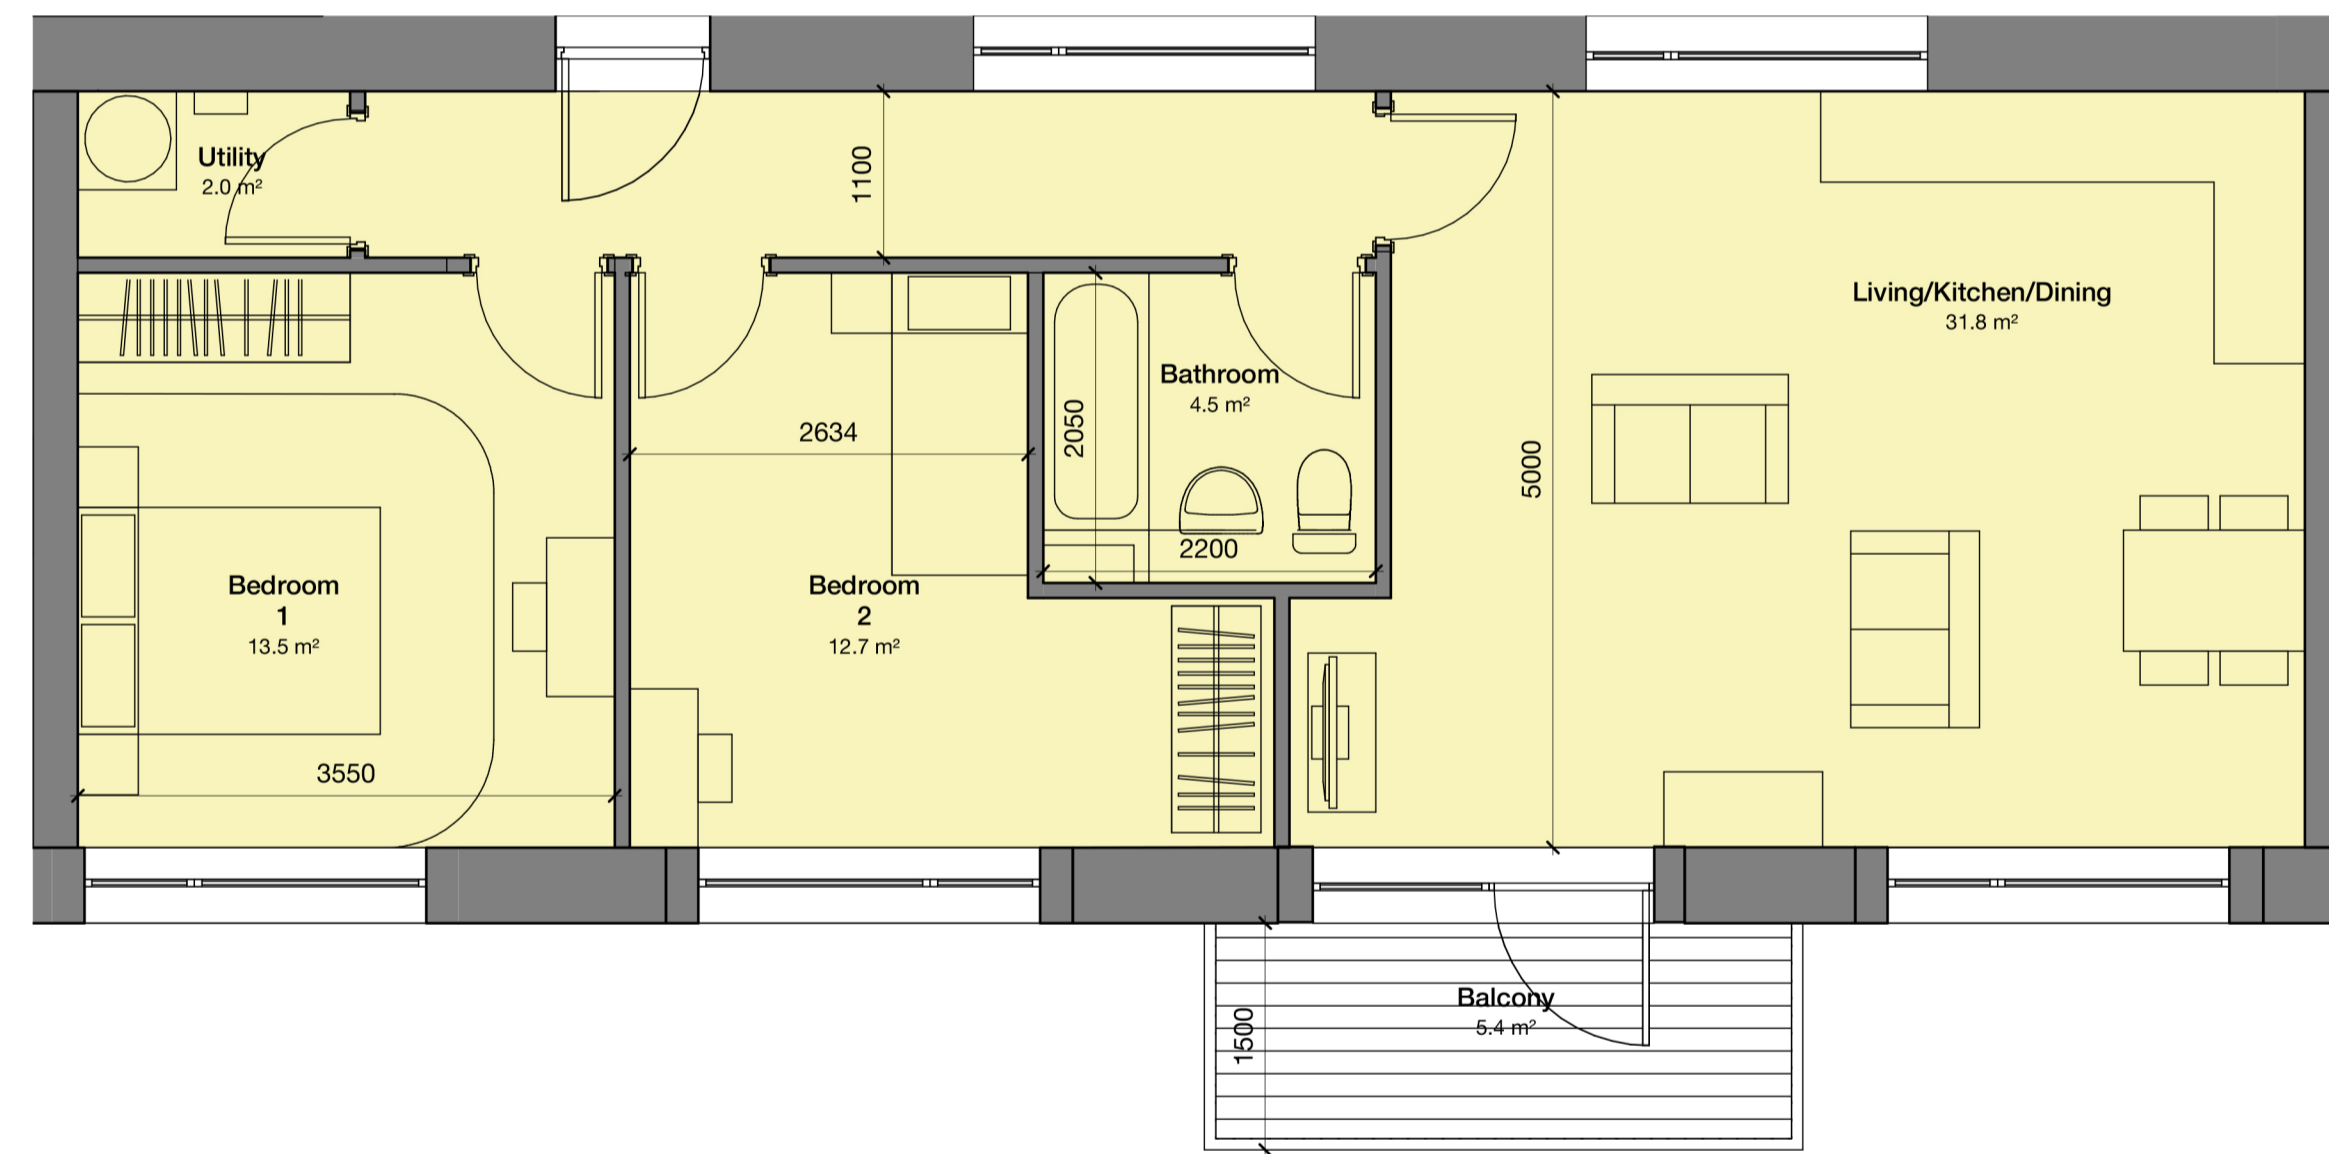

2 Bed 3 Person Flat 3
1 : 50

2 Bed 3 Person_3	Former Nestle	SPG/Part M (req)	Compliance
Living/Kitchen/Dining	26.2 sqm 3.8m	25 sqm 2.8m	✓
Bedroom 1	14.1 sqm 3.7m	11.5 sqm 2.75m	✓
Bedroom 2	10.1 sqm 2.3m	7.5 sqm 2.15m	✓
Bathroom	4.7 sqm	M4(2)	✓
Storage/Utility	4.1 sqm	2 sqm	✓
Overall Area	70.7 sqm	61 sqm	✓
External Amenity	5.3 sqm 1.5m	6sqm 1.5m	✓

All room dimensions are approximate. Final dimensions subject to technical design.

2 Bed 3 Person Flat 4
1 : 50

2 Bed 3 Person_4	Former Nestle	SPG/Part M (req)	Compliance
Living/Kitchen/Dining	31.8 sqm 5.0m	25 sqm 2.8m	✓
Bedroom 1	13.5 sqm 3.6m	11.5 sqm 2.75m	✓
Bedroom 2	12.7 sqm 2.6m	7.5 sqm 2.15m	✓
Bathroom	4.5 sqm	M4(2)	✓
Storage/Utility	2.0 sqm	2 sqm	✓
Overall Area	74.1 sqm	61 sqm	✓
External Amenity	5.4 sqm 1.5m	6sqm 1.5m	✓

All room dimensions are approximate. Final dimensions subject to technical design.