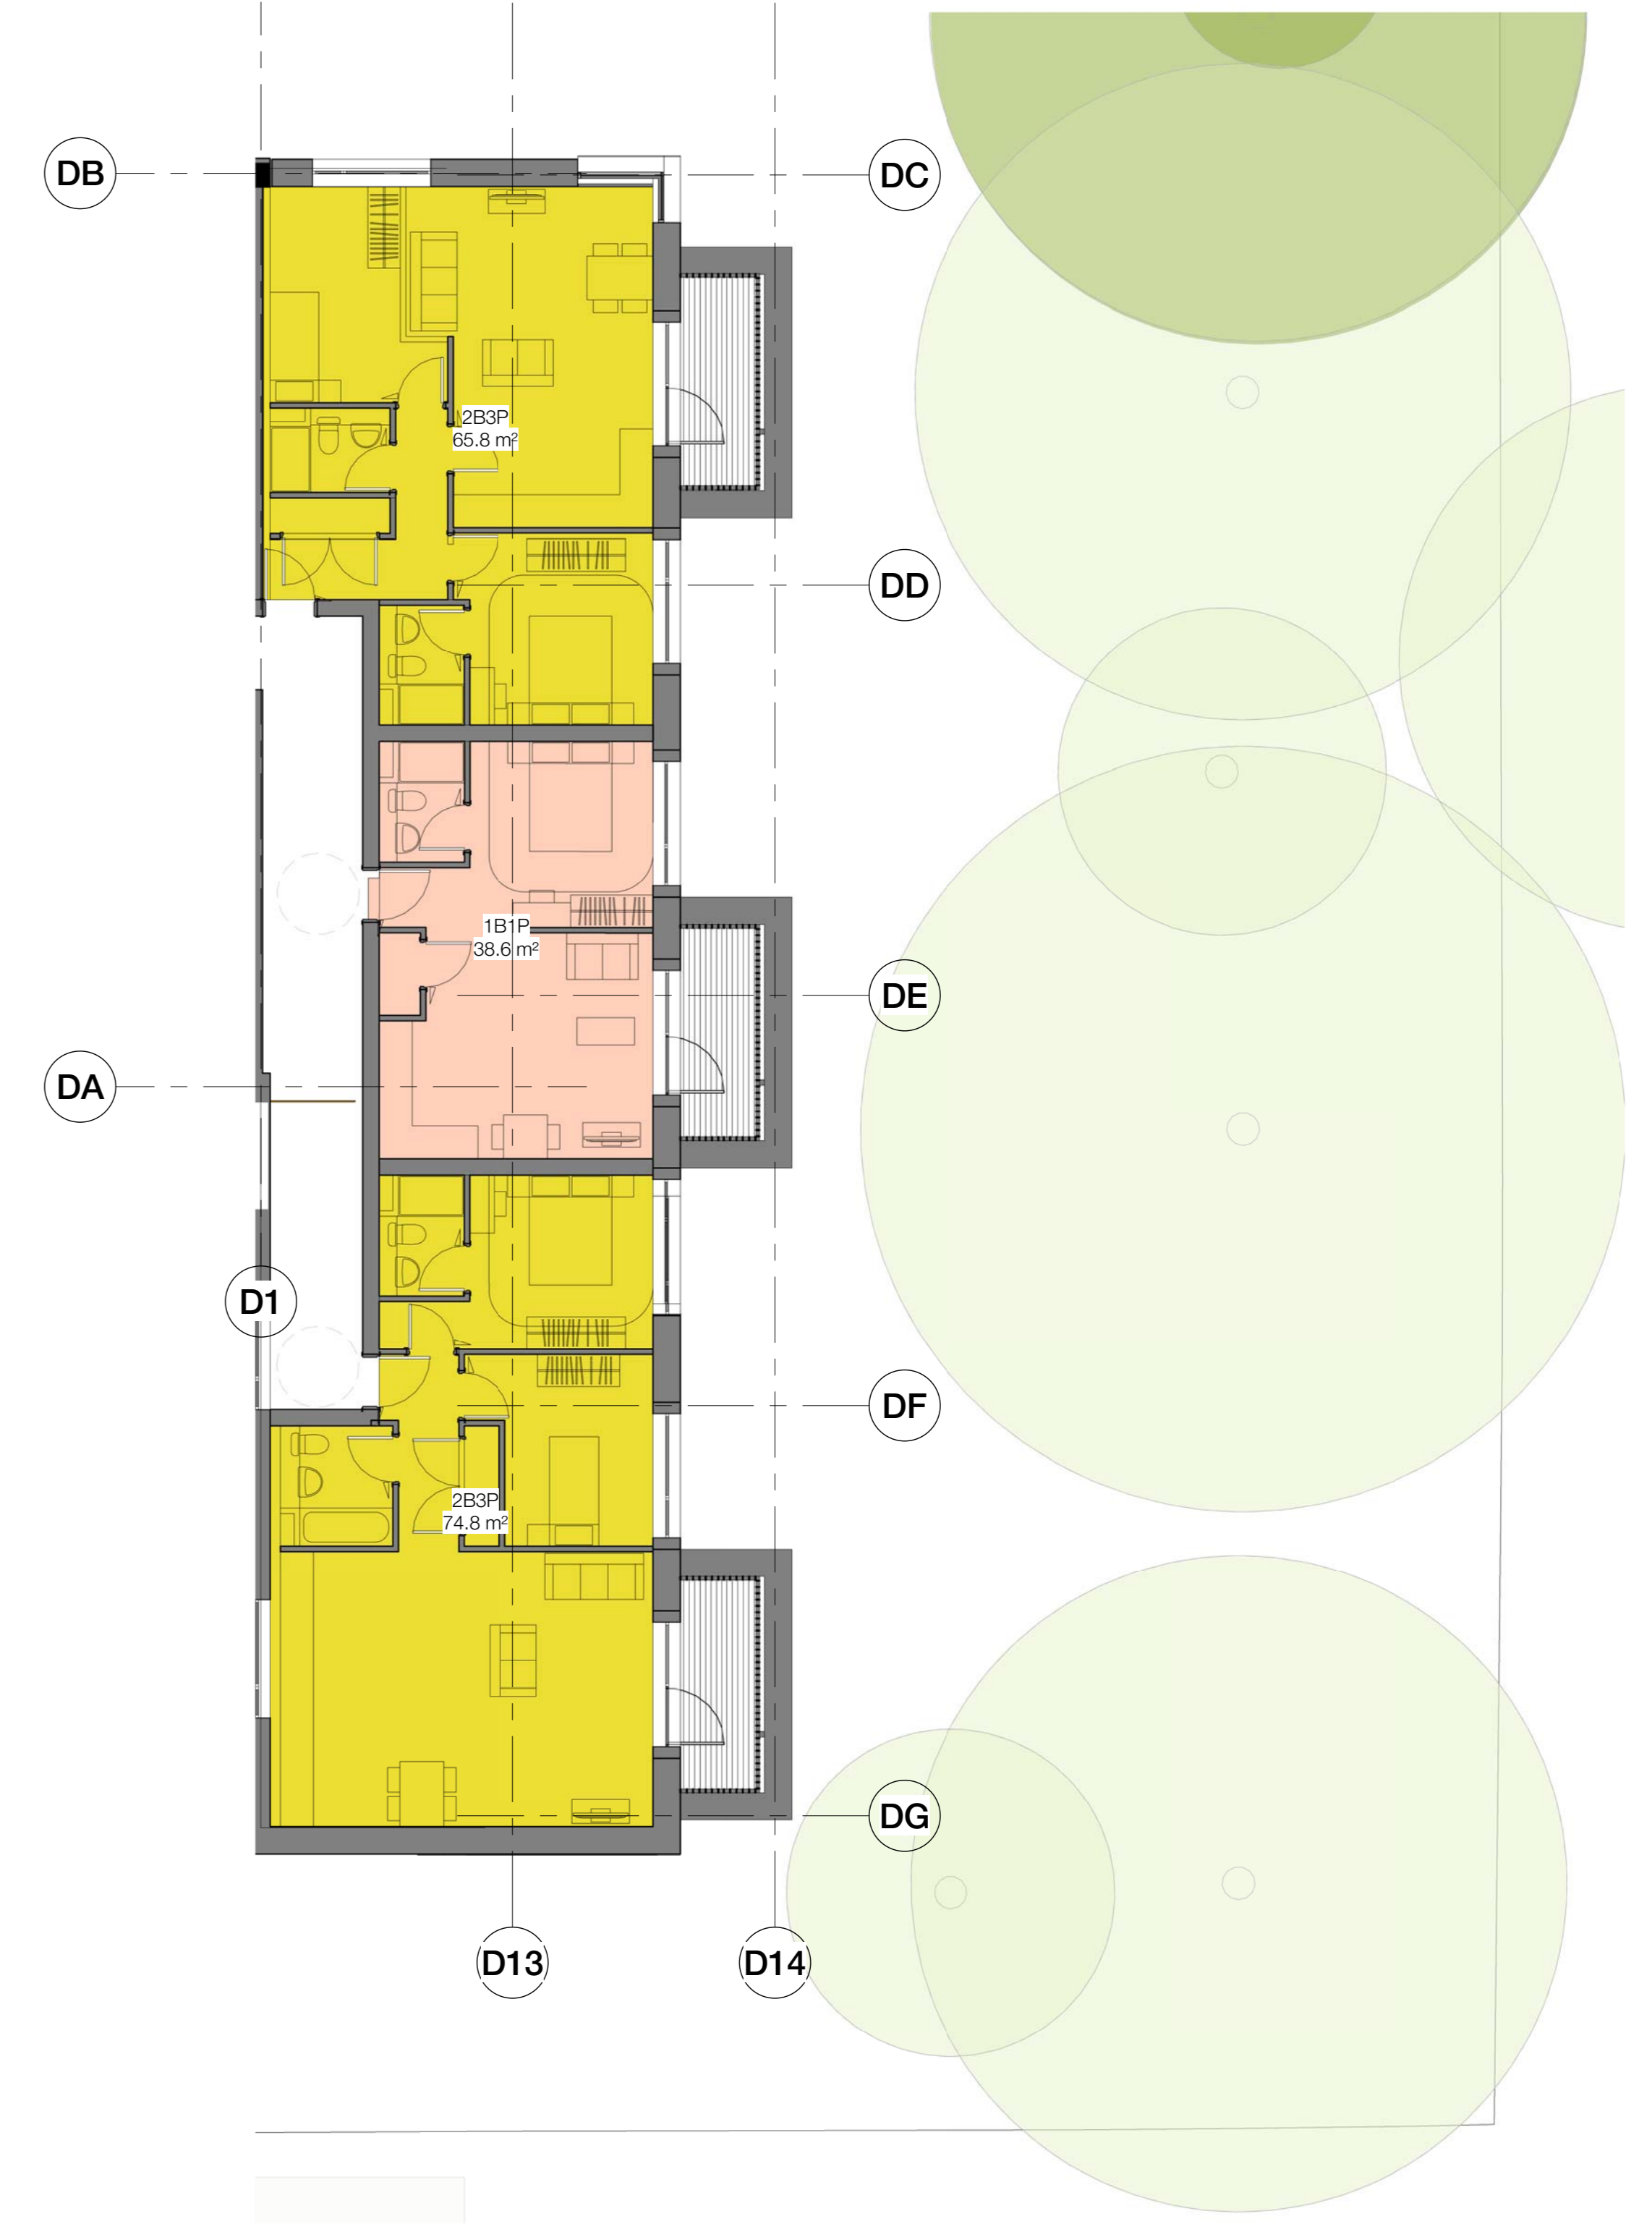

Block D3 - Ground Floor
1 : 100

Block D3 - 1st Floor
1 : 100

Block D3 - 2nd Floor
1 : 100

Block Key

- Unit Type Key
- Studio
 - 1 Bedroom
 - 2 Bedroom
 - 3 Bedroom
 - Accessible Unit