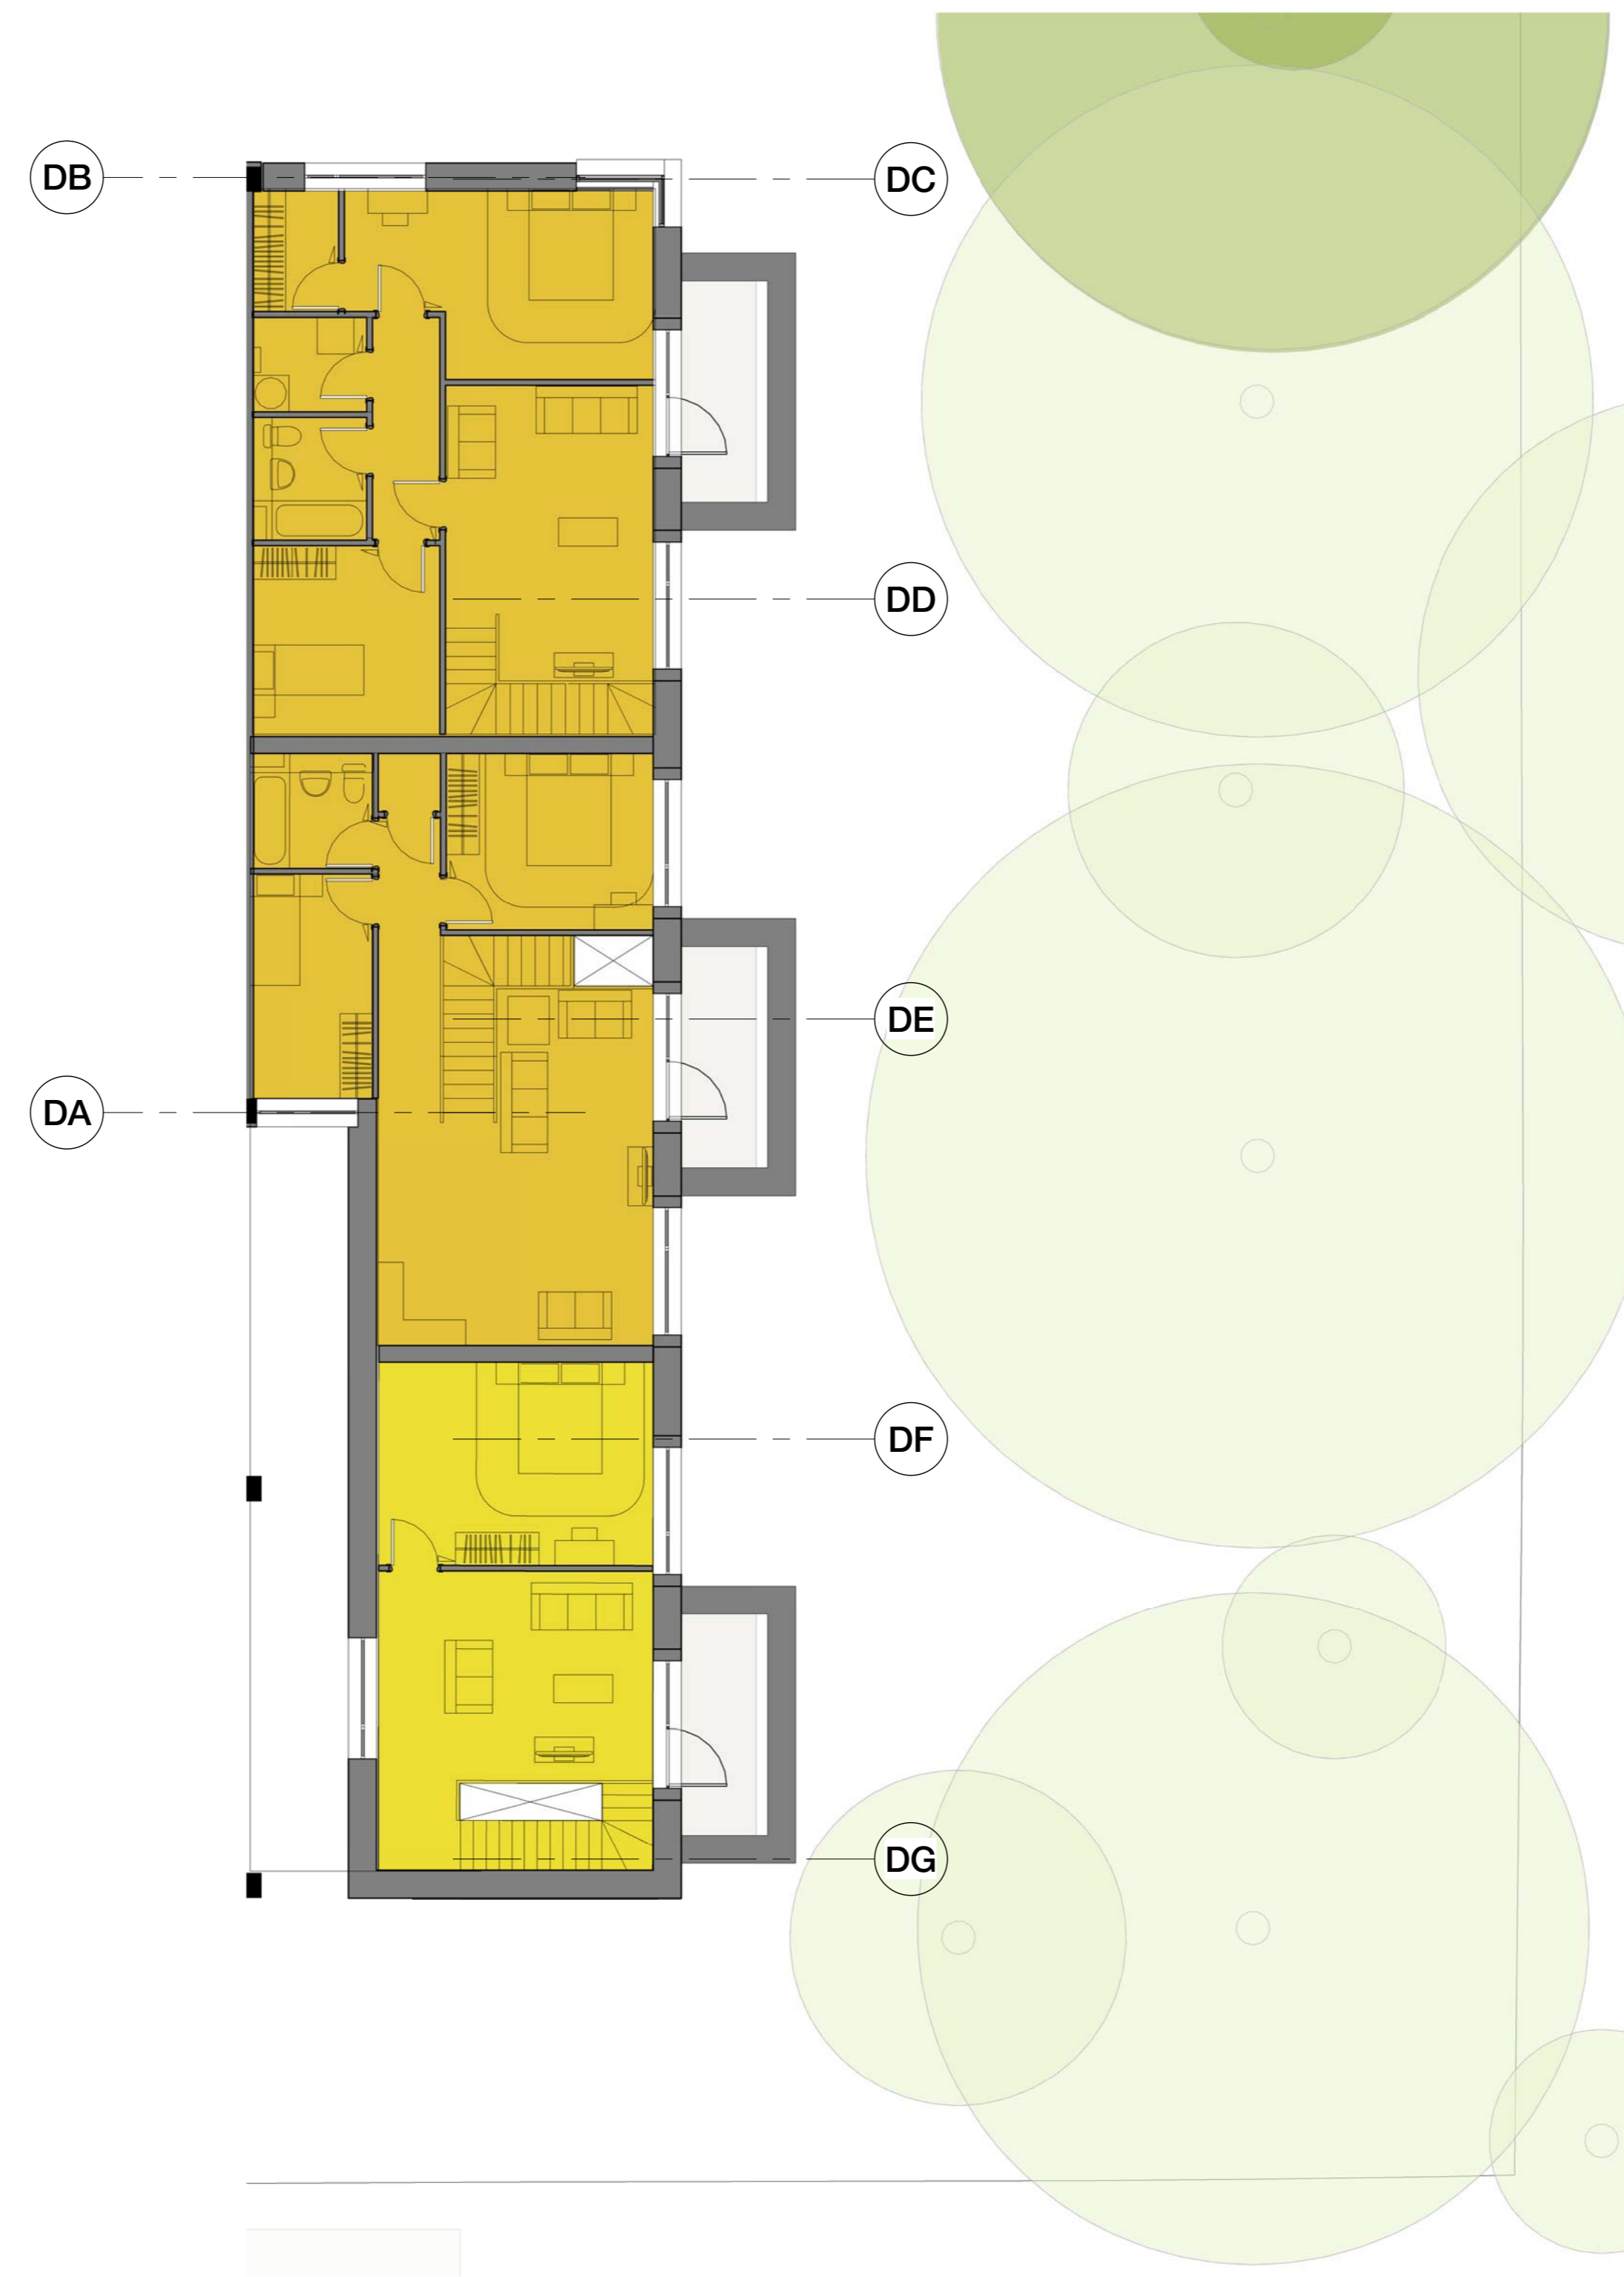

Block D3 - Ground Floor
1 : 100

Block D3 - 1st Floor
1 : 100

Block D3 - 2nd Floor
1 : 100

Block Key

- Unit Type Key
- Studio
 - 1 Bedroom
 - 2 Bedroom
 - 3 Bedroom
 - Accessible Unit