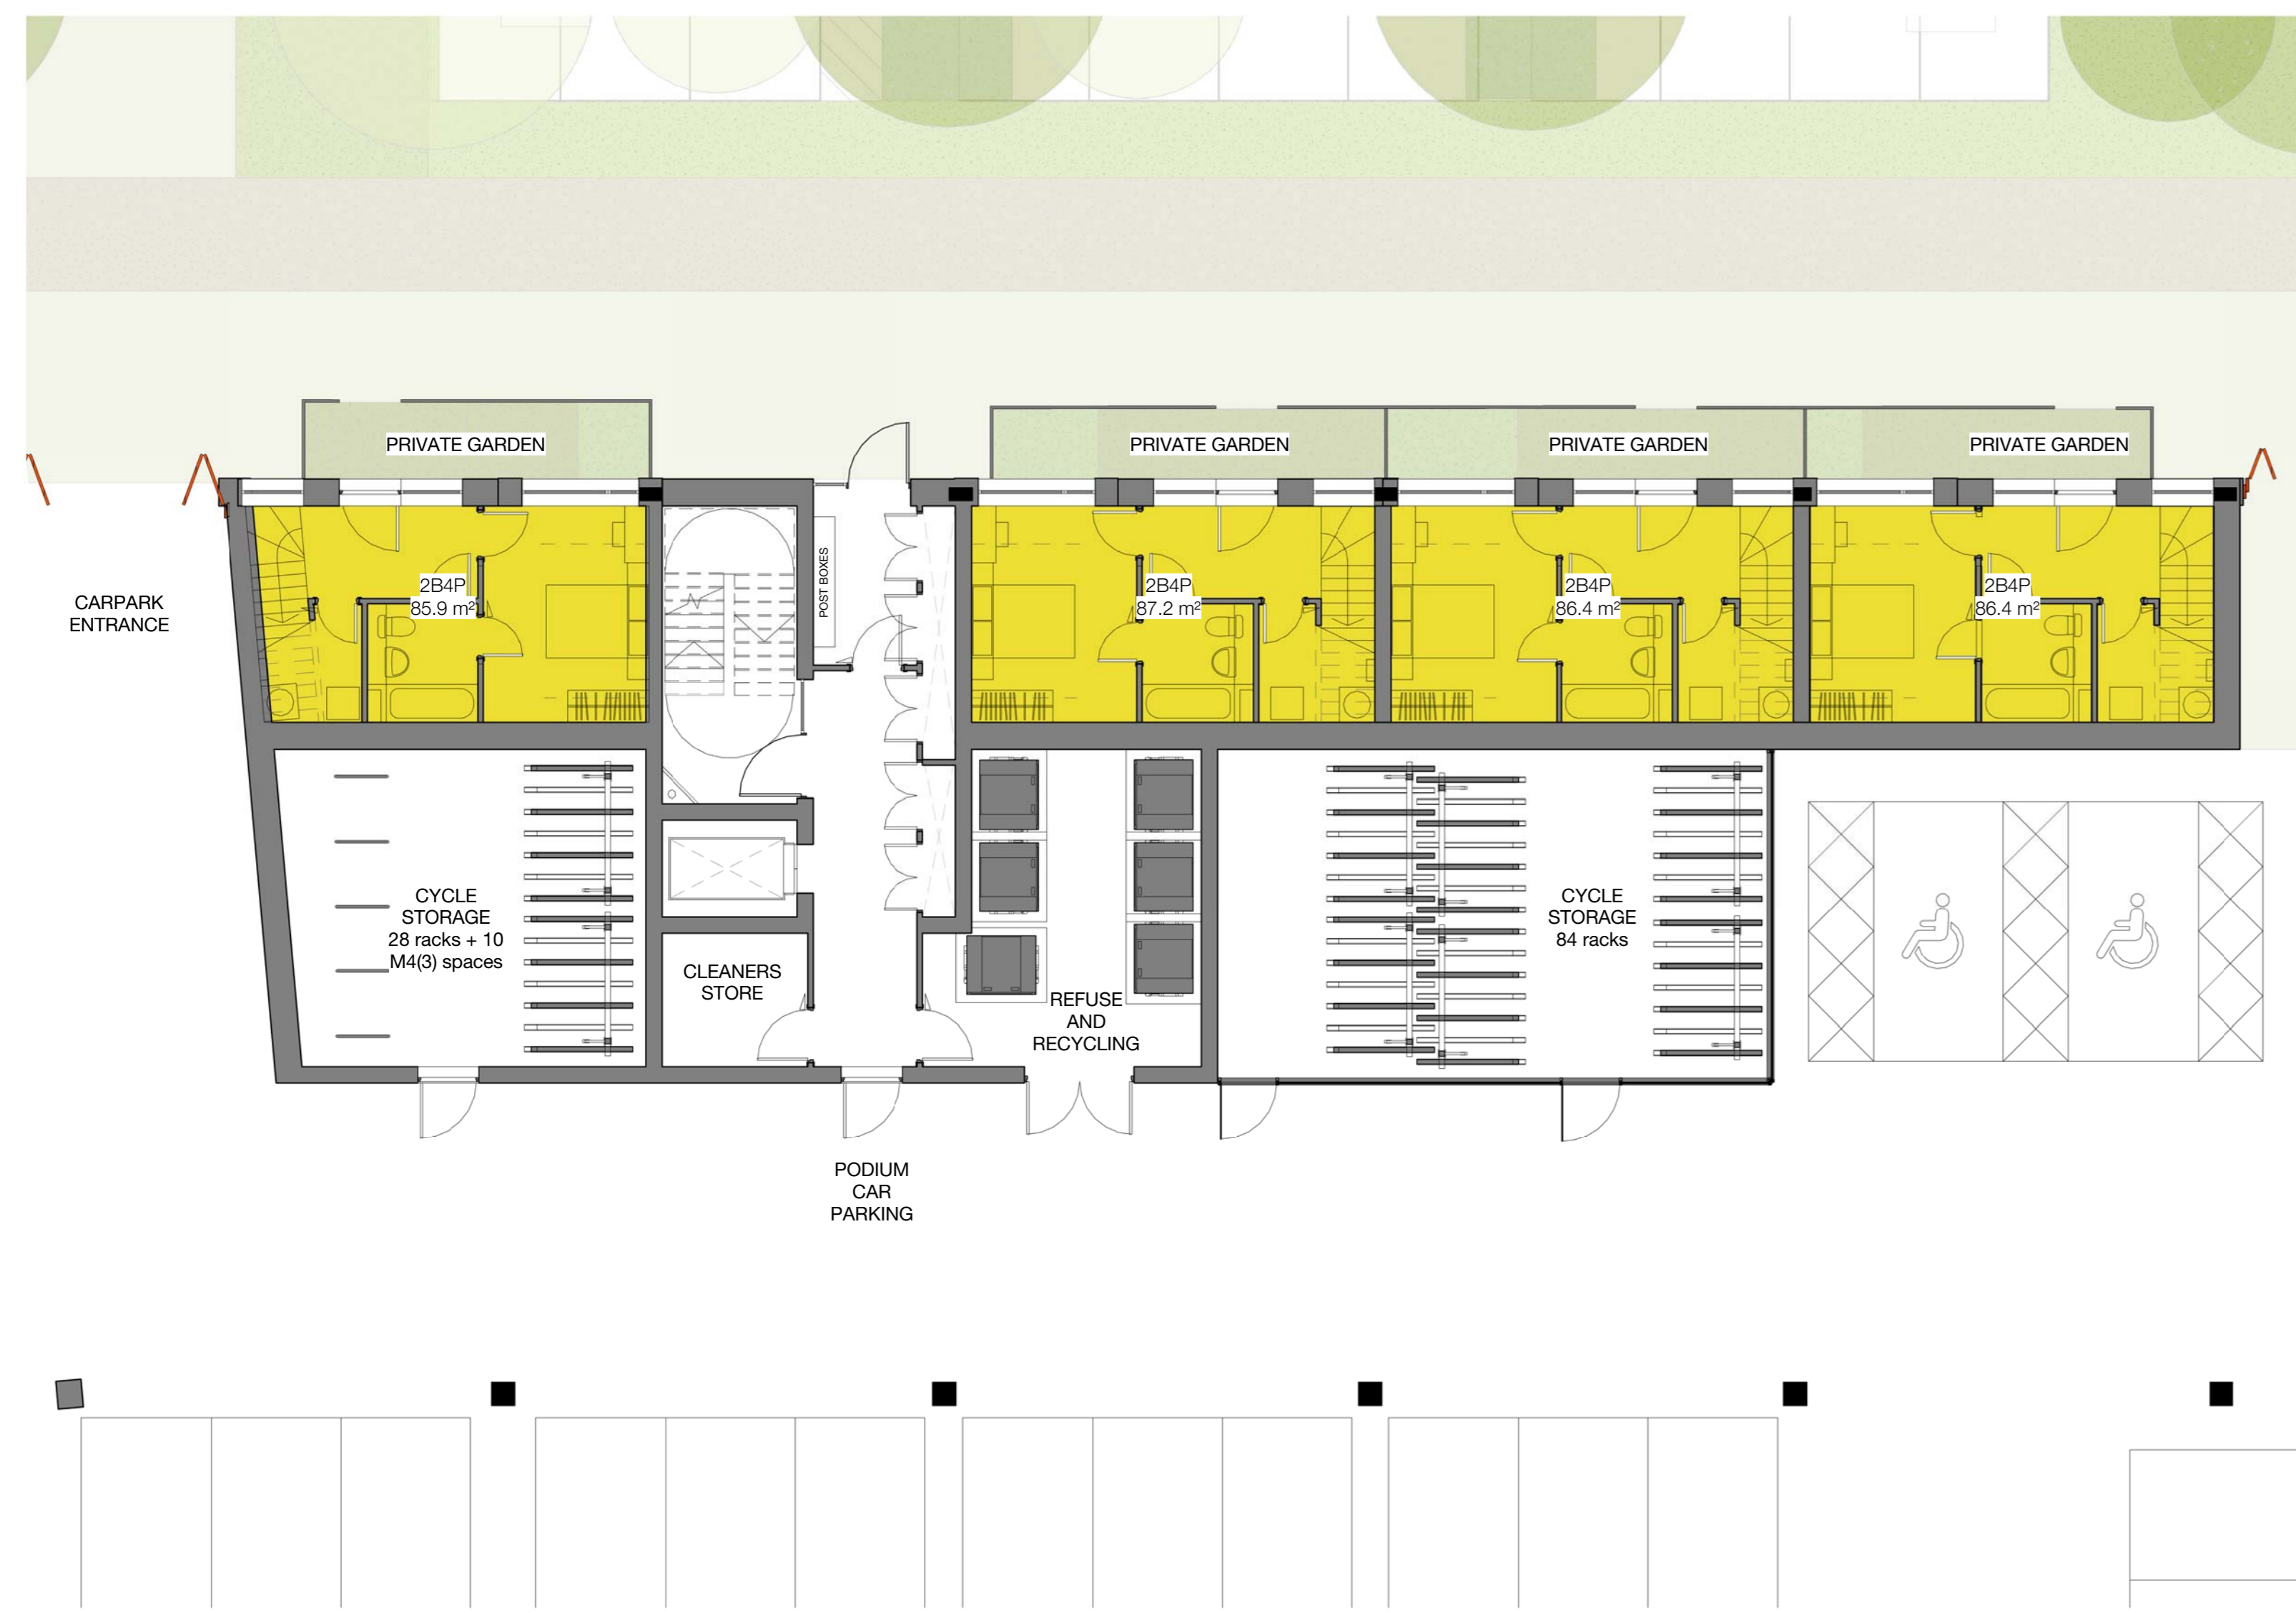

Block C5 - 1st Floor
1 : 100

PODIUM
GARDEN

Block C5 - 4th to 5th Floor
1 : 100

Block C5 - Ground Floor
1 : 100

Block C5 - 2nd to 3rd Floor
1 : 100

- Unit Type Key
- Studio
 - 1 Bedroom
 - 2 Bedroom
 - 3 Bedroom
 - Accessible Unit