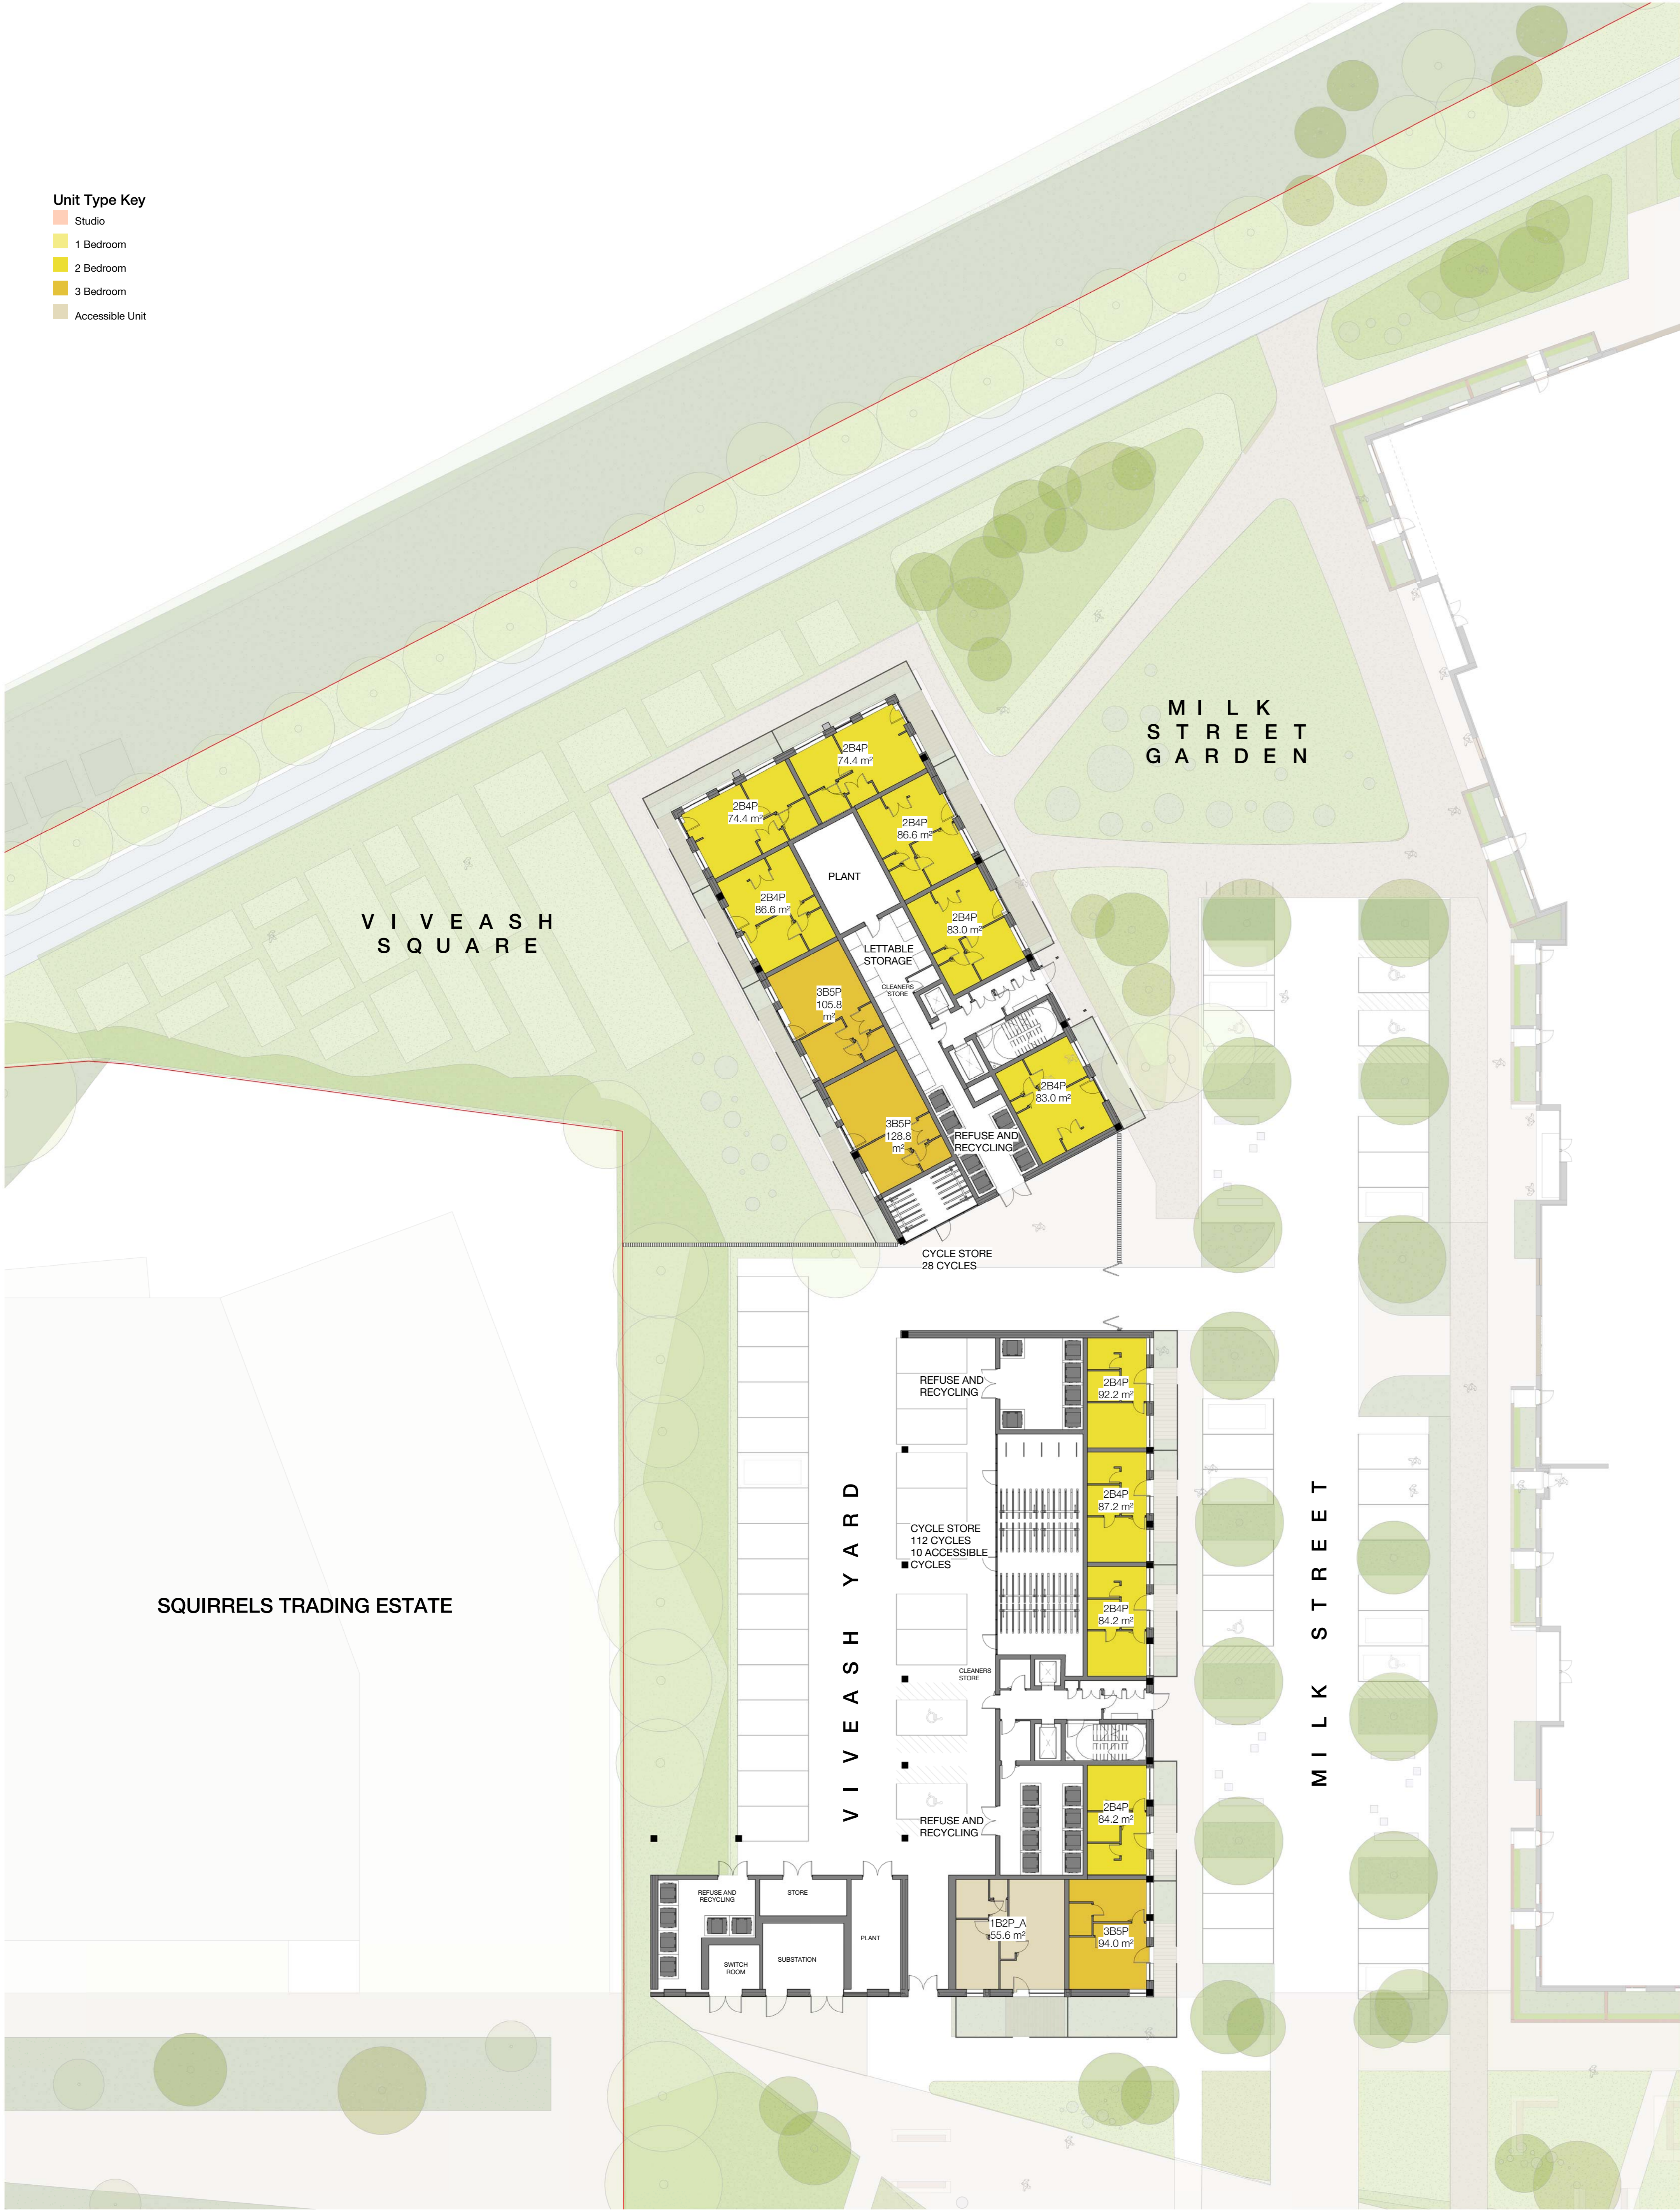

- Unit Type Key**
- Studio
 - 1 Bedroom
 - 2 Bedroom
 - 3 Bedroom
 - Accessible Unit

Block E - Ground Floor
1 : 200

Block E - 1st Floor
1 : 200

DATE	REV.	DESCRIPTION	CHK.

CONSULTANTS DWG NO.