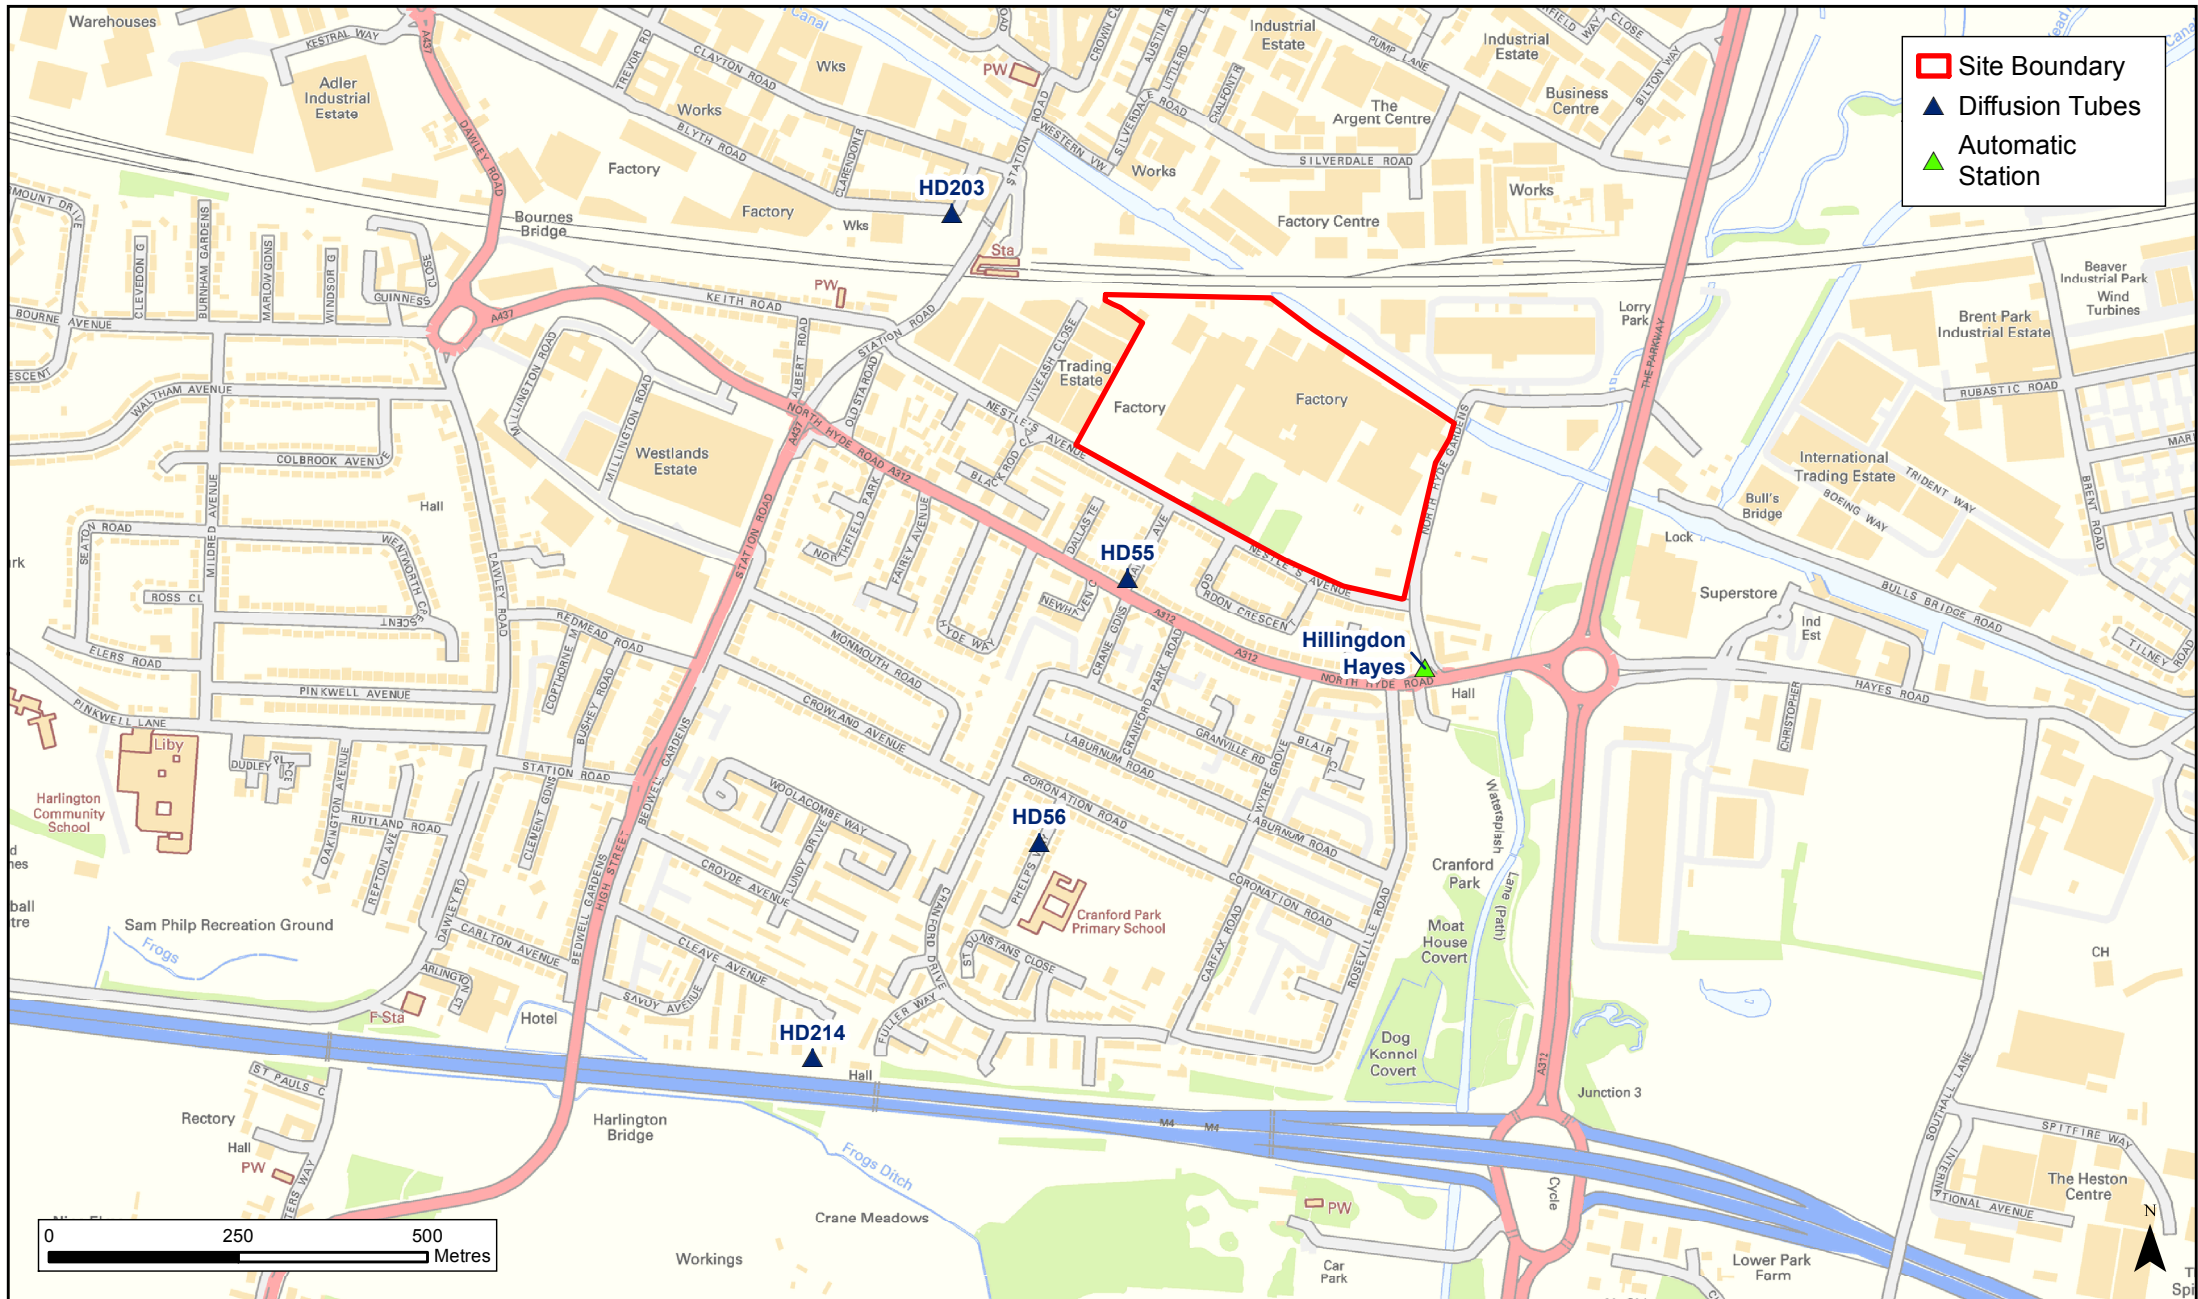

FIGURE 7.3

AIR QUALITY MONITORING LOCATIONS

Service Layer Credits:
 Contains Ordnance Survey Data ©
 Crown Copyright and Database Right 2017.

**SEGRO PLC
 and
 Barratt London**

1:10,000 @ A4
 09/02/2017
 Drawn: AG
 Checked: GH

Former Nestle Factory, Hayes
 Air Quality Monitoring Locations

Figure 7.13.3 Rev A