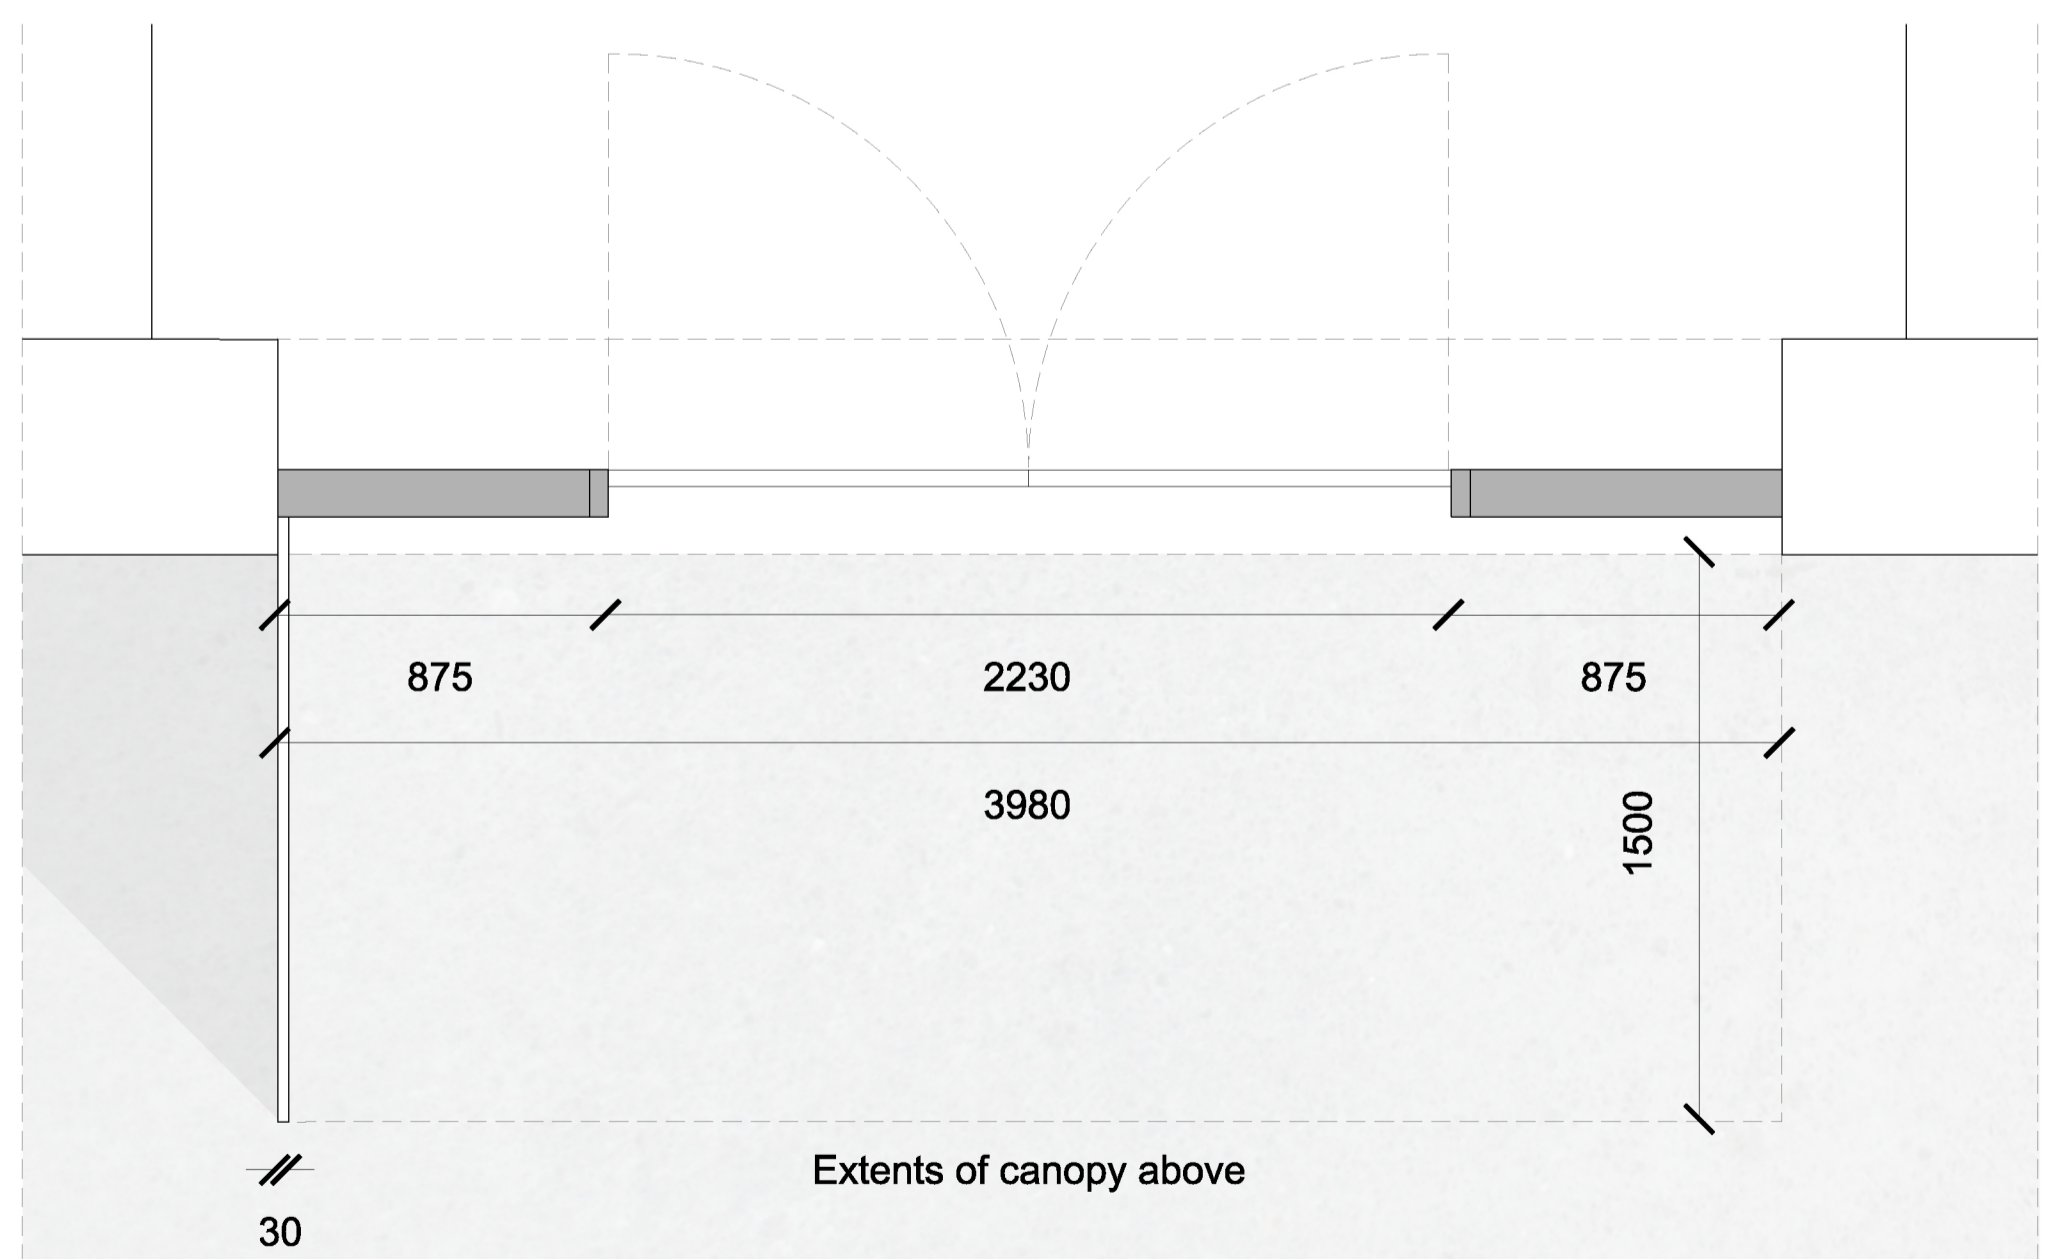

01 Elevation

03 Plan

04 Isometric