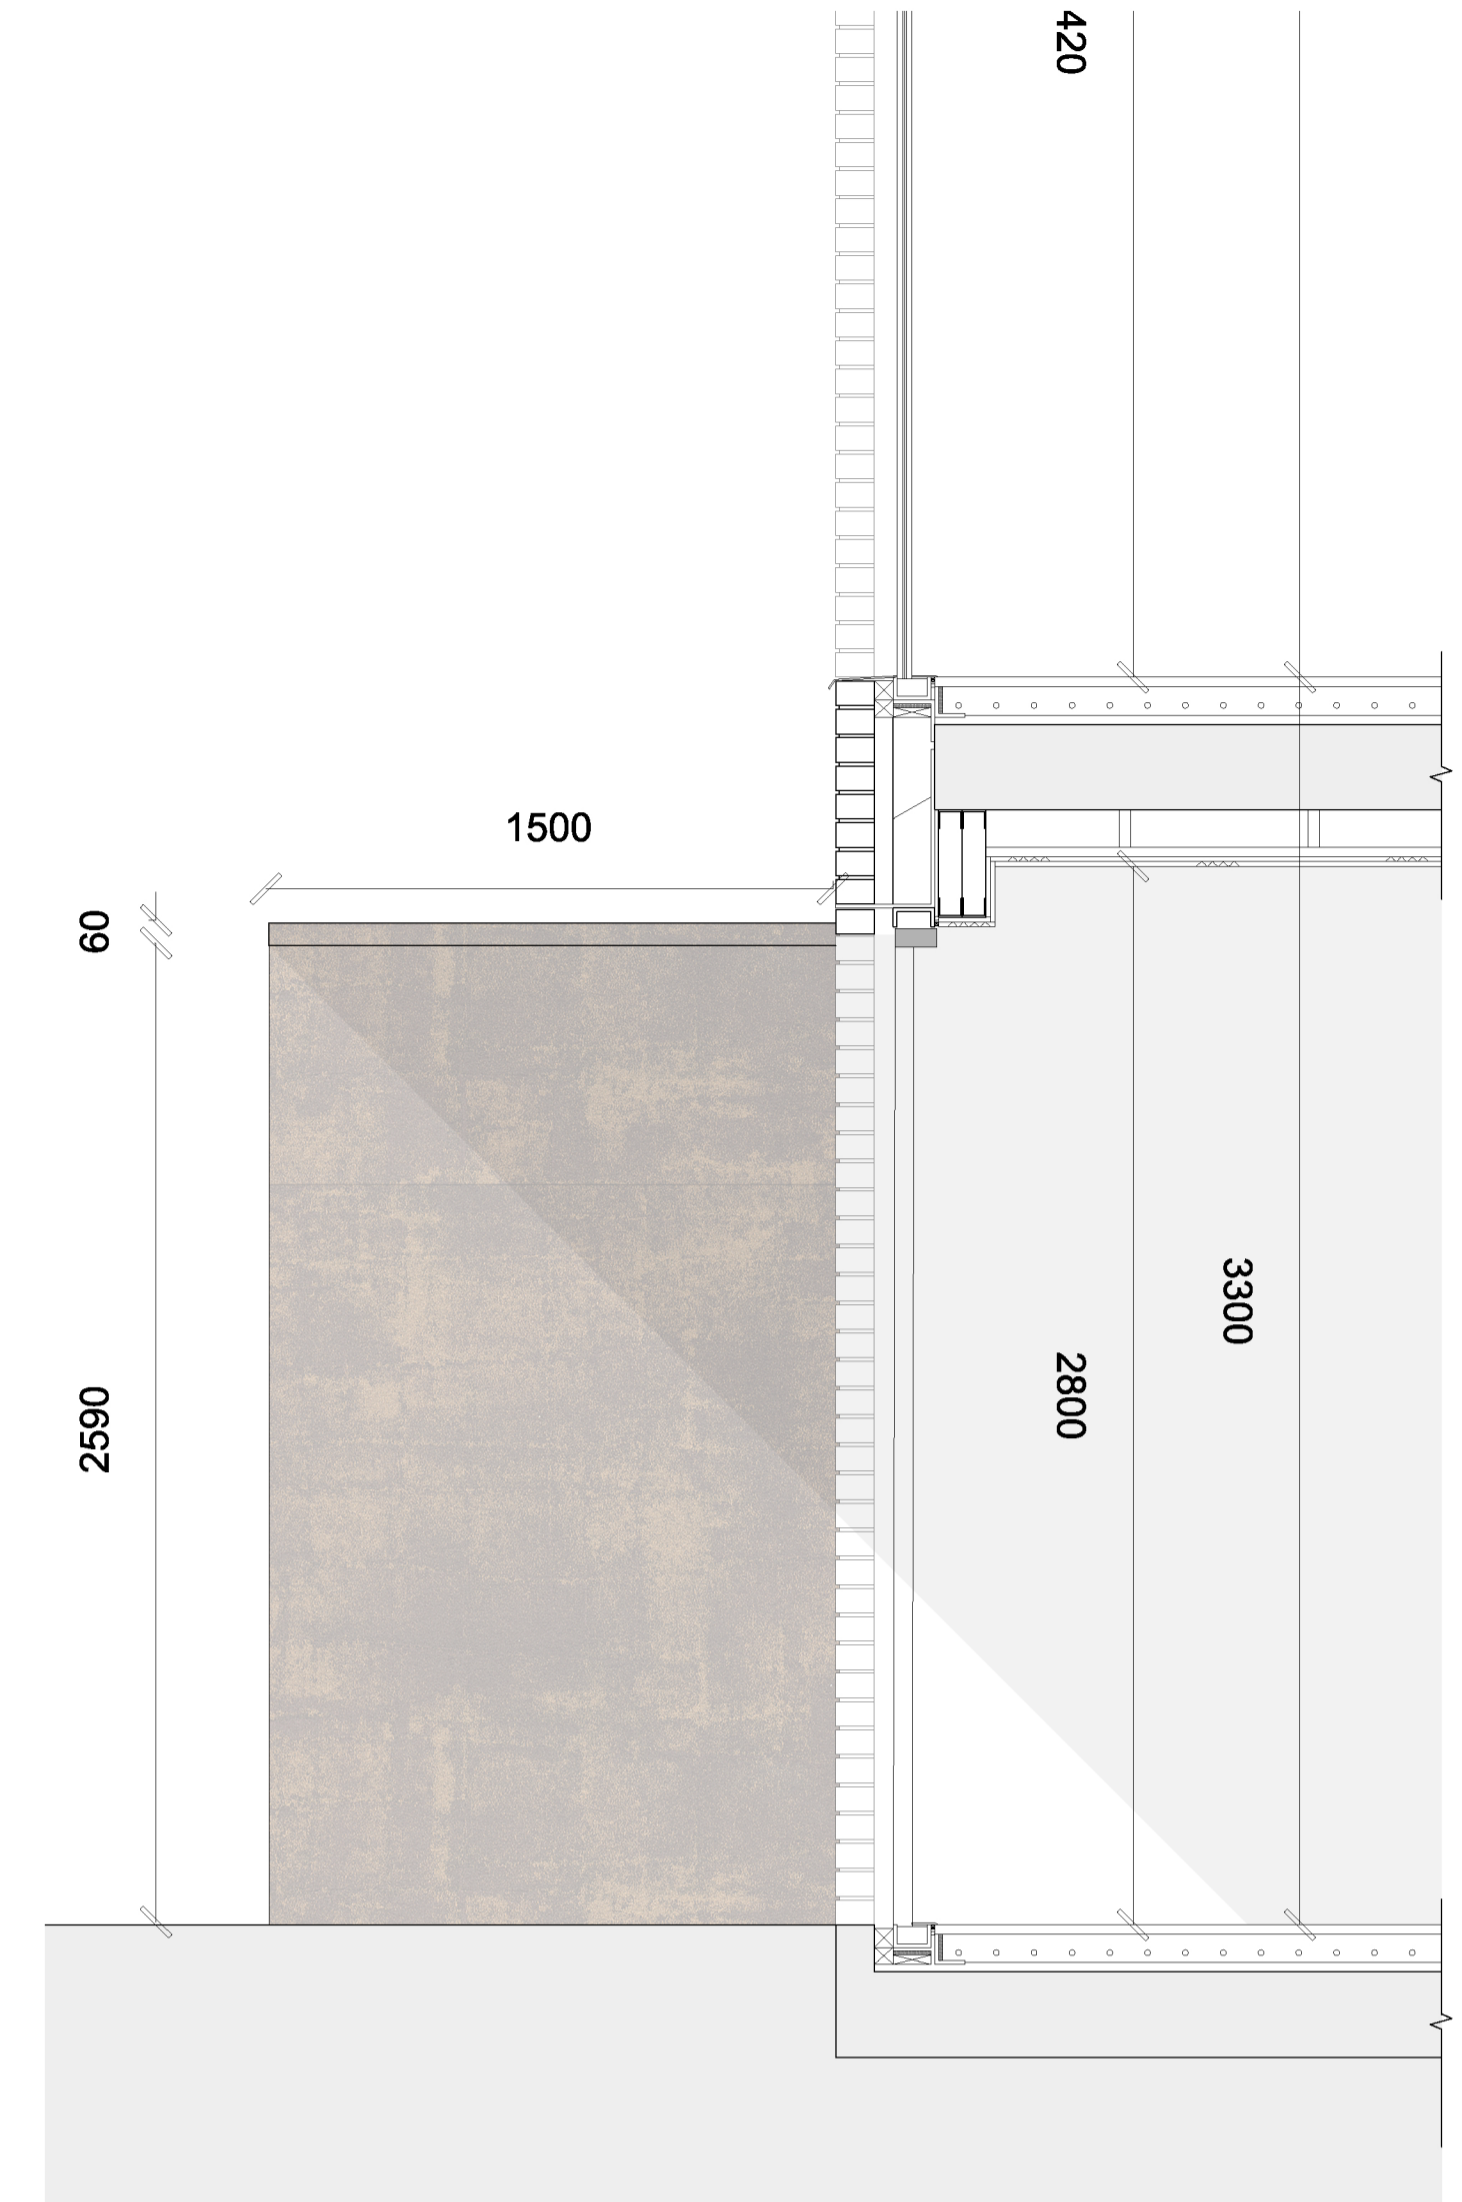

Dark grey brick
PPC metal canopy
Metal framed entrance door
Light grey brick

02 Section

04 Isometric