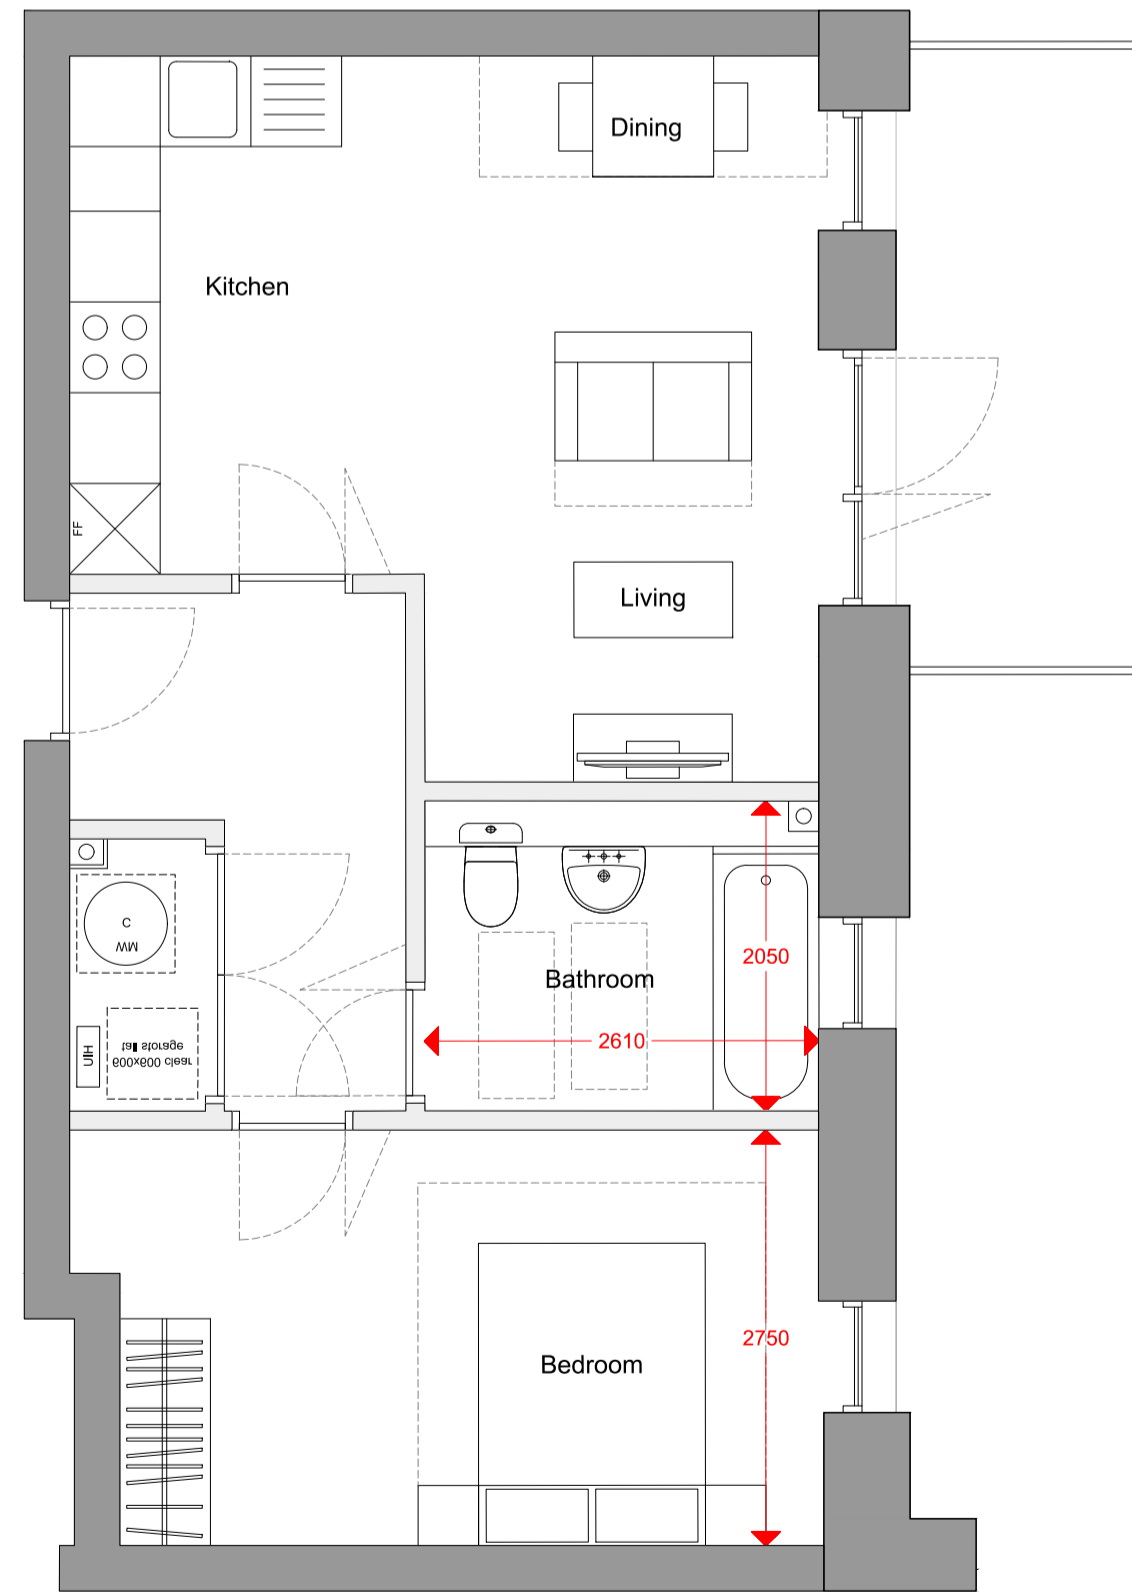

TYPE I

Block F2
50.00 sqm

F2-49

Flat - 1bed 2person	LHDG Requirements	Compliant	Former Nestlé Factory
Combined kitchen/living/dining	As per Appendix D	✓	See Plan
Double room 1 (principal)	11.50 m² | w=2.75 m	✓	13.10 m² | w=2.75 m
Bathroom	As per Diagram 2.5	✓	See Plan
Storage	1.50	✓	1.50
Minimum Area Required (m²)	50	✓	50.00
Minimum Outdoor amenity space (m²)	5	✓	5.00