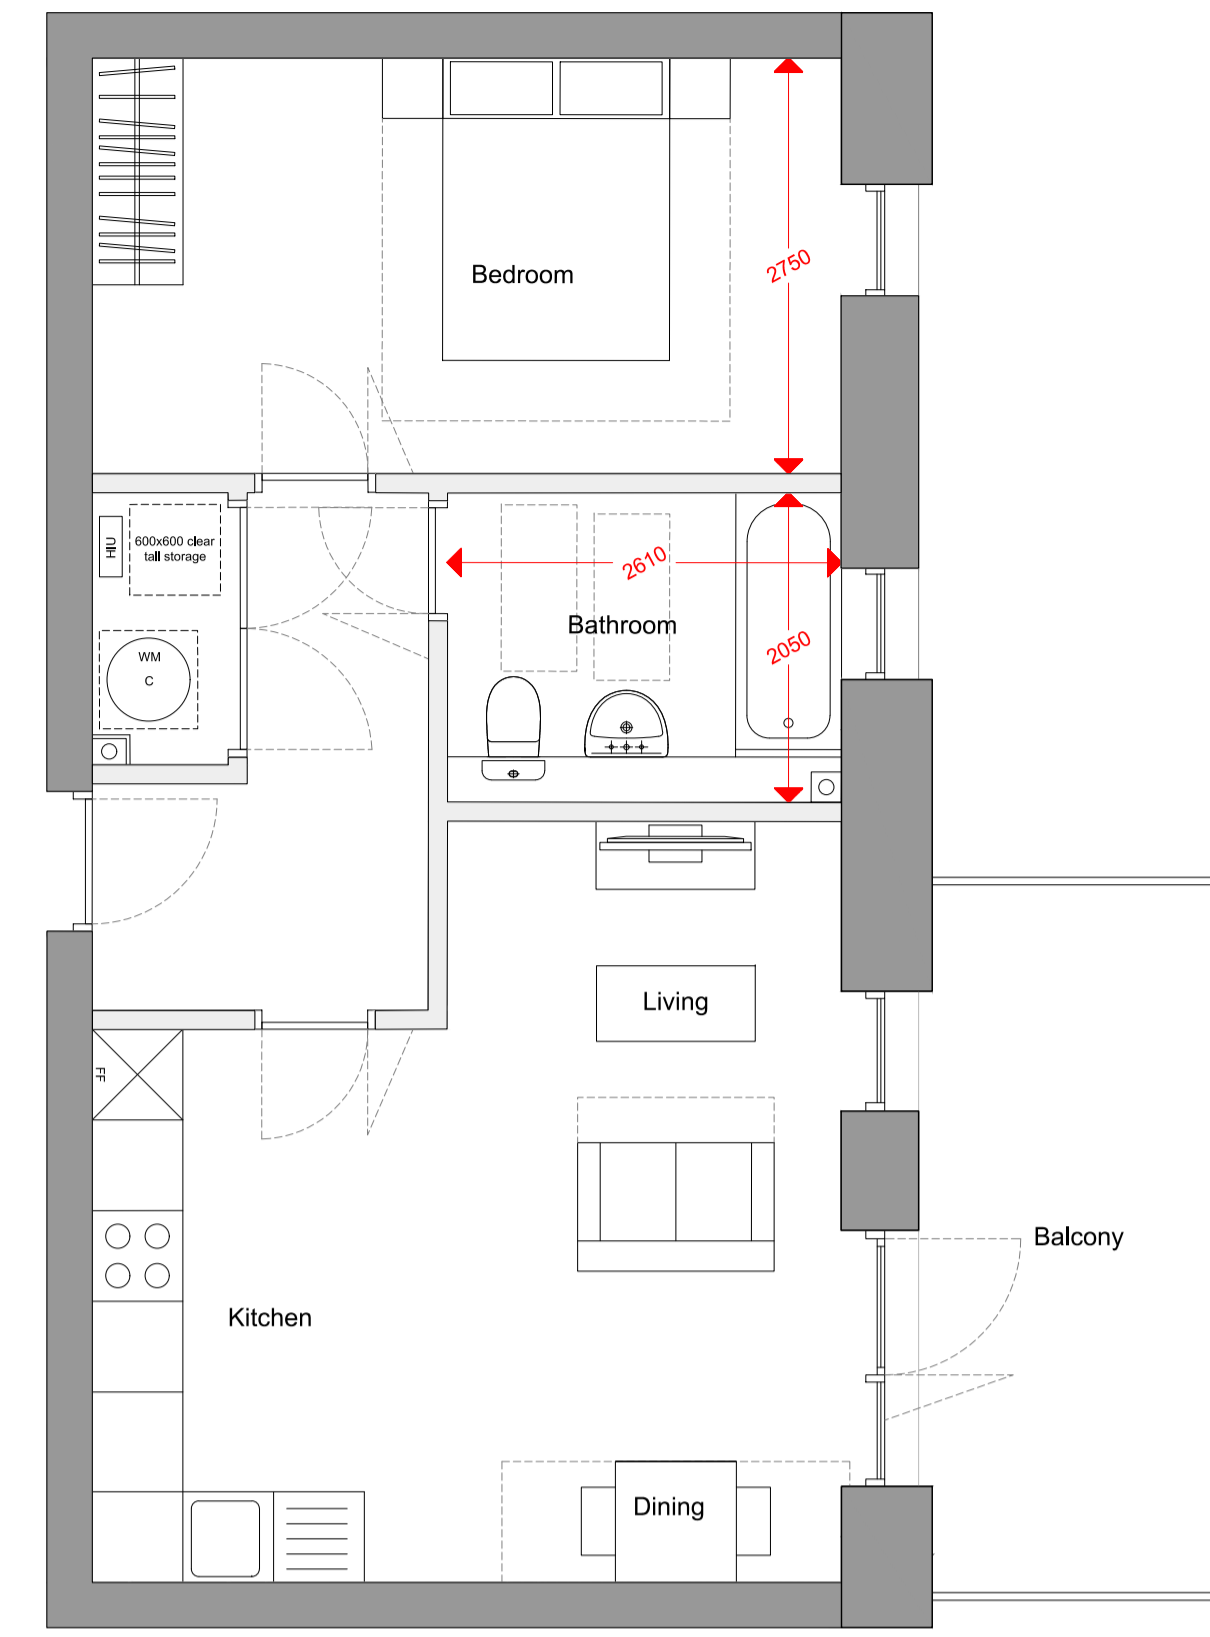

TYPE H

Block F2
50.70 sqm

F2-47
F2-57

Flat - 1bed 2person	LHDG Requirements	Compliant	Former Nestlé Factory
Combined kitchen/living/dining	As per Appendix D	✓	See Plan
Double room 1 (principal)	11.50 m² | w=2.75 m	✓	13.60 m² | w=2.75 m
Bathroom	As per Diagram 2.5	✓	See Plan
Storage	1.50	✓	1.50
Minimum Area Required (m²)	50	✓	50.70
Minimum Outdoor amenity space (m²)	5	✓	5.00