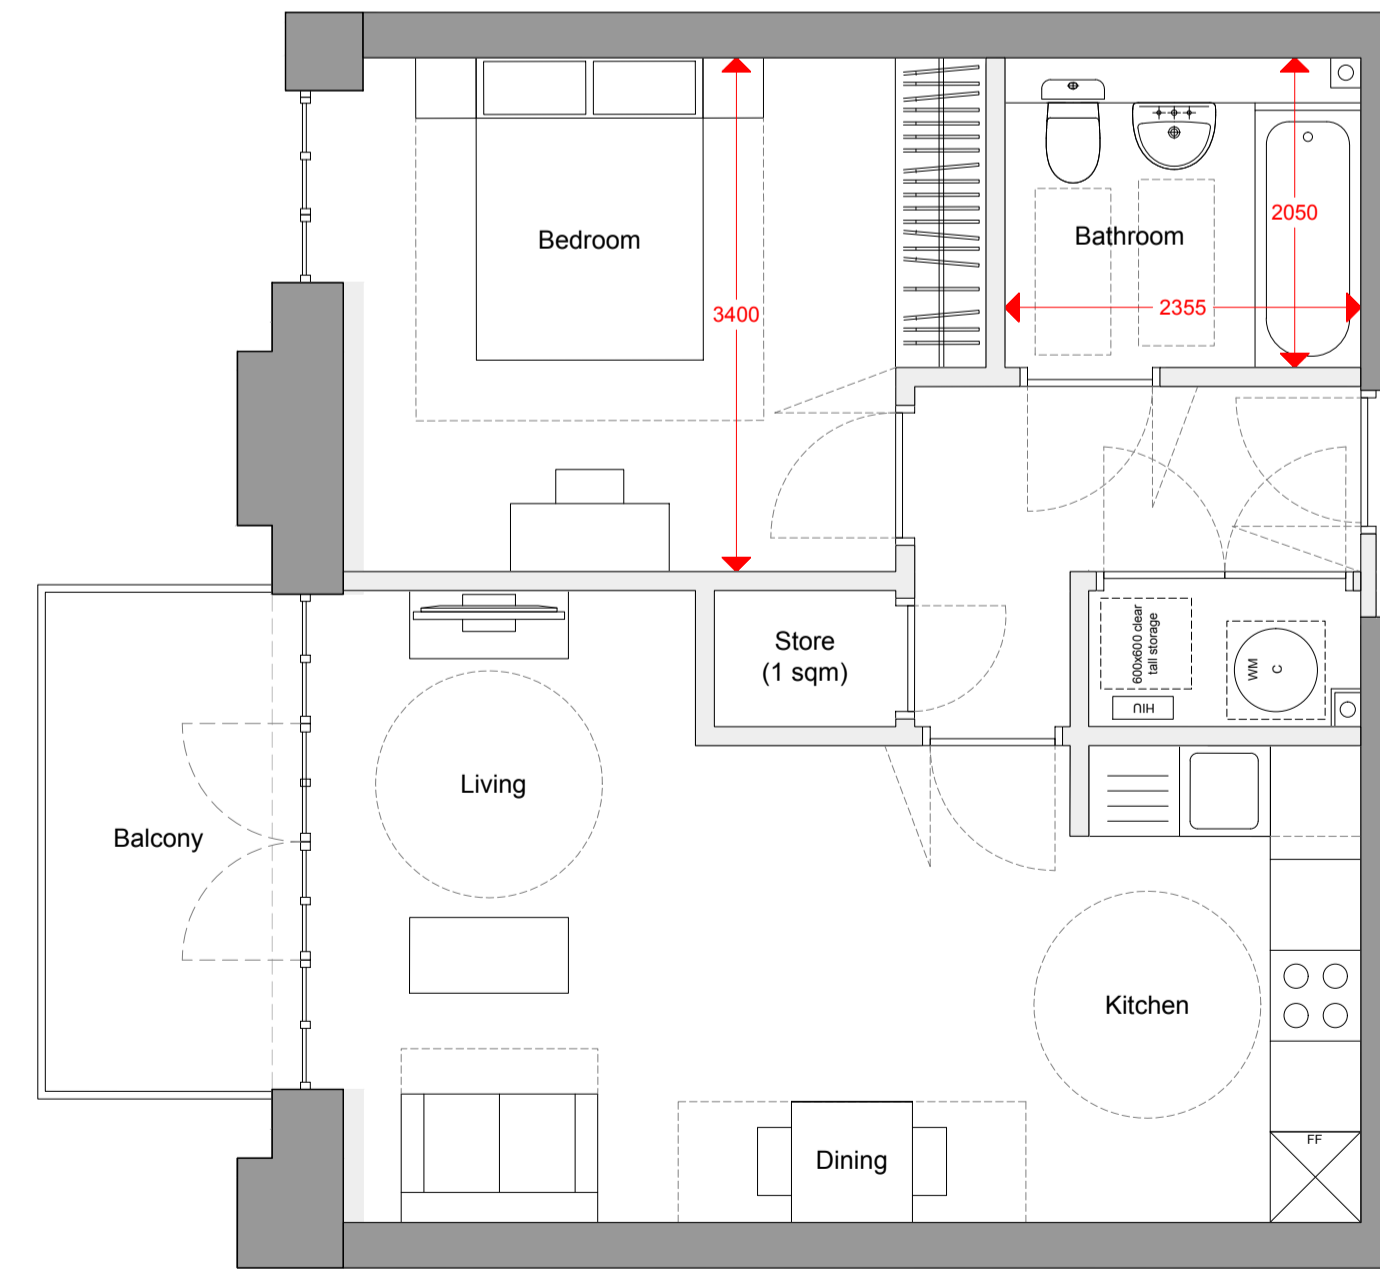

TYPE J

Block F2
50.50 sqm

F2-03
F2-04
F2-05
F2-07
F2-14
F2-15
F2-24
F2-25
F2-34
F2-35

Flat - 1bed 2person	LHDG Requirements	Compliant	Former Nestlé Factory
Combined kitchen/living/dining	As per Appendix D	✓	See Plan
Double room 1 (principal)	11.50 m² | w=2.75 m	✓	13.20 m² | w=3.40 m
Bathroom	As per Diagram 2.5	✓	See Plan
Storage	1.50	✓	1.50
Minimum Area Required (m²)	50	✓	50.50
Minimum Outdoor amenity space (m²)	5	✓	5.00