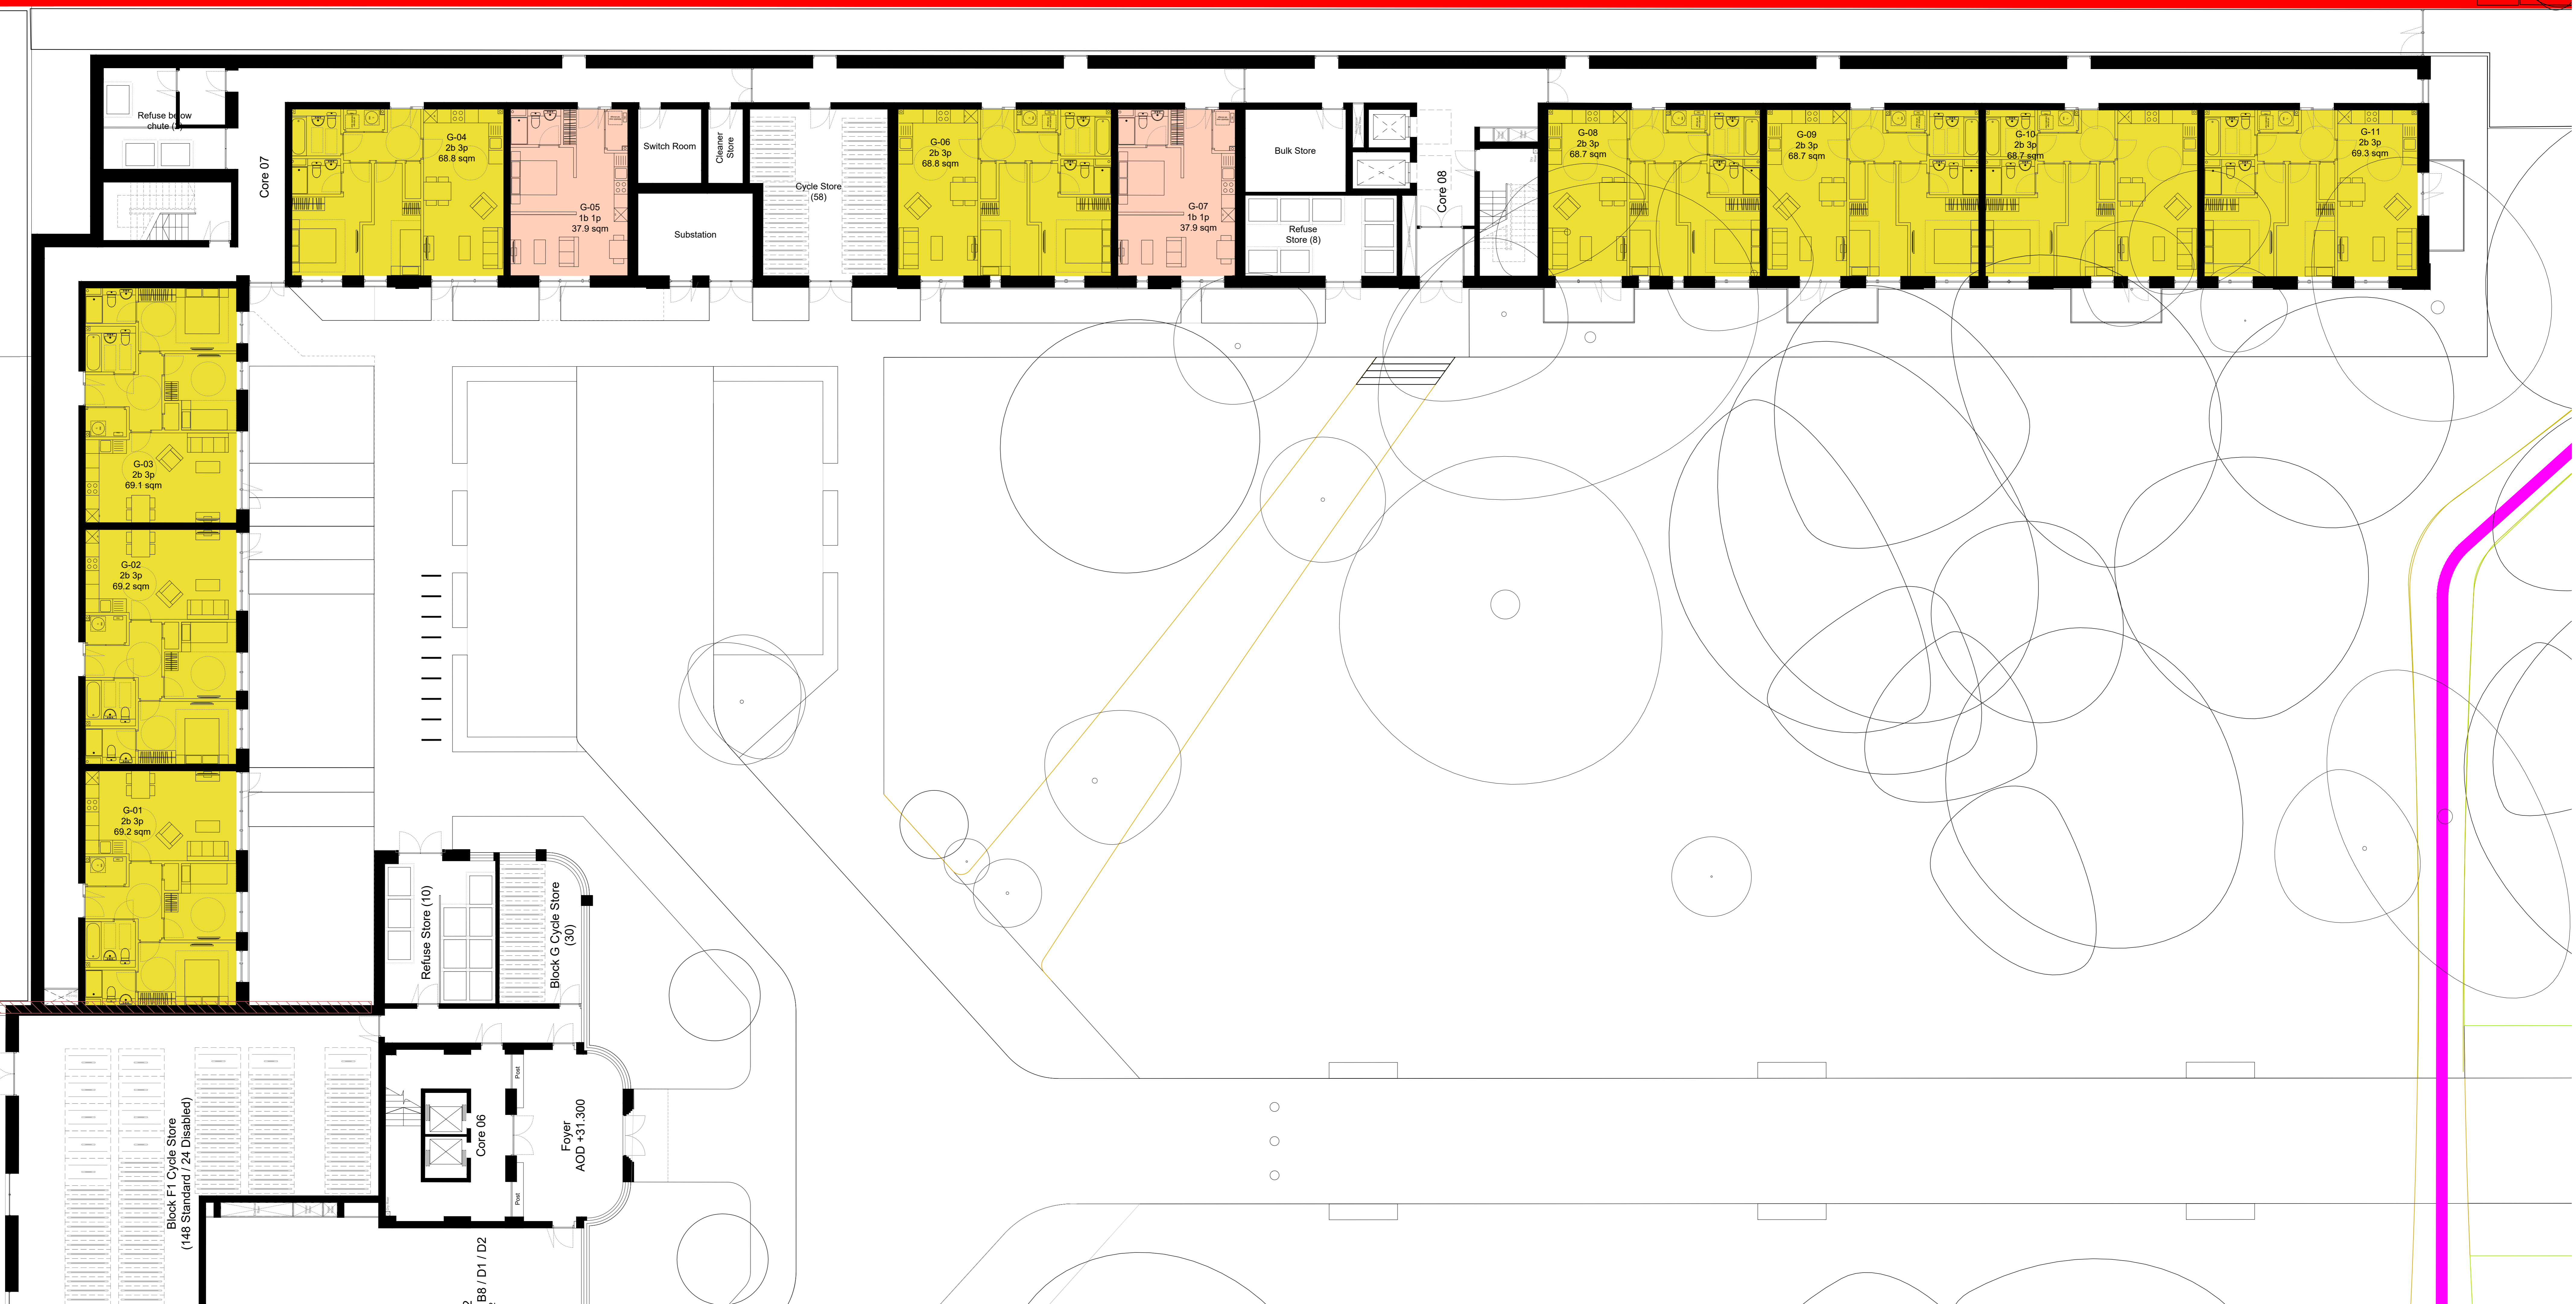

3 M HIGH

3 M HIGH SECURITY FENCE